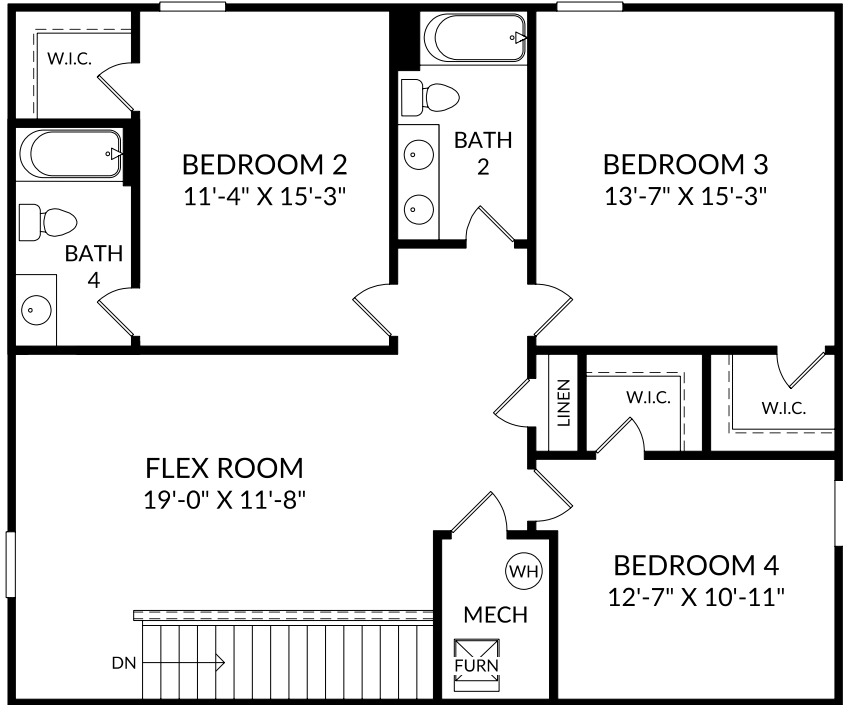

The Jefferson

Main Level

5 Beds

4 Full Baths

2 Car Garage

Selected Options:

- Bedroom 5/Bath 3
- Primary Bath Shower with Seat
- Electric Fireplace
- Raised Tray Ceiling at Primary Bedroom
- Covered Patio
- Atrium Door at Dining
- Elevation G
- Bench with Cubbies
- Desk at Pocket Office
- Patio 2

The Jefferson

Upper Level

5 Beds

4 Full Baths

2 Car Garage

Selected Options:

Bath 4

2nd Sink at Bath 2