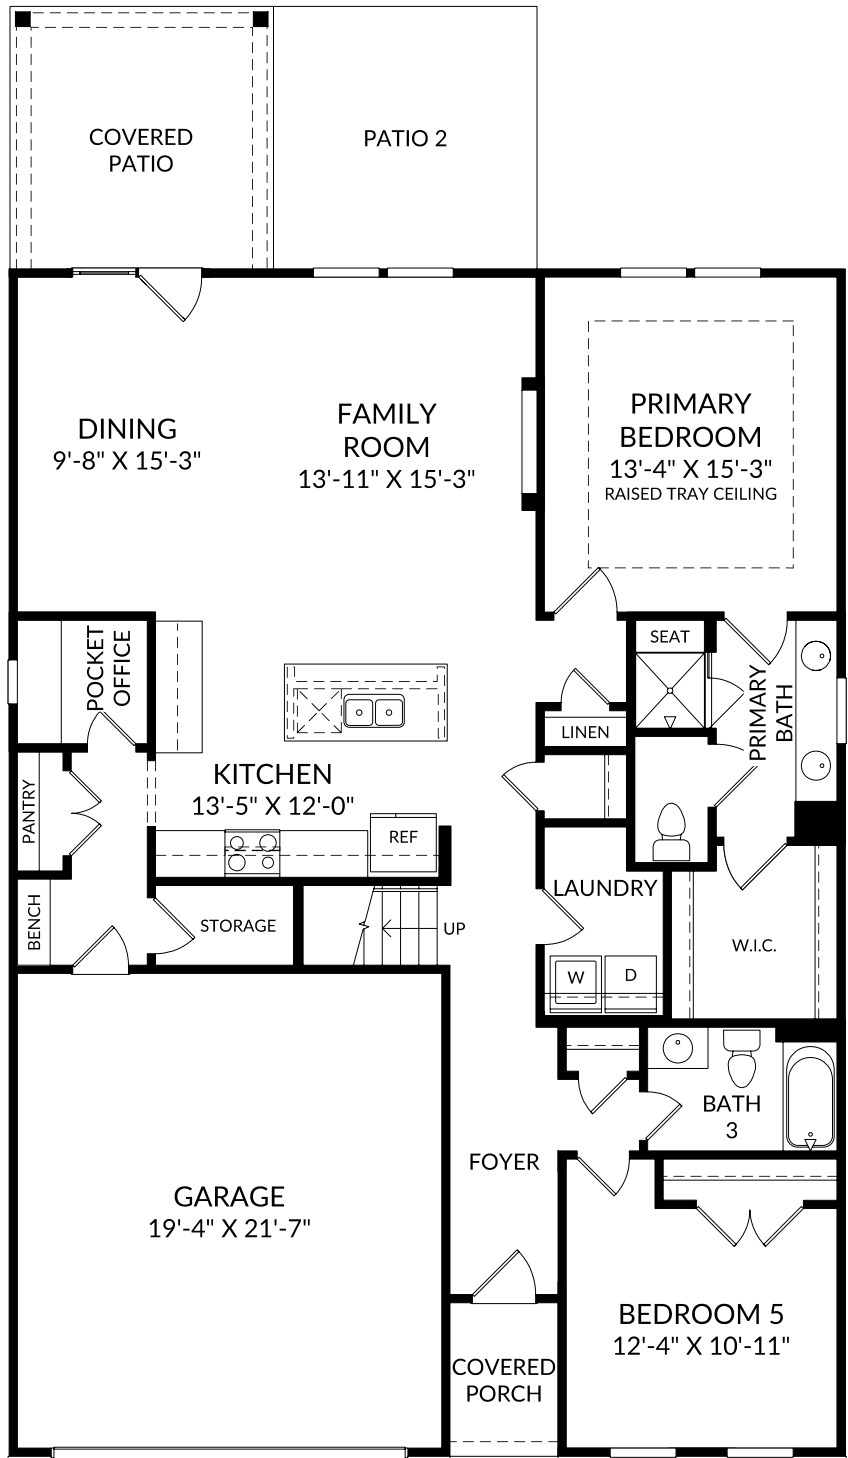

The Jefferson

Main Level

5 Beds

4 Full Baths

2 Car Garage

Selected Options:

- Bedroom 5/Bath 3
- Primary Bath Shower with Seat
- Electric Fireplace
- Raised Tray Ceiling at Primary Bedroom
- Covered Patio
- Atrium Door at Dining
- Elevation G
- Bench with Cubbies
- Desk at Pocket Office
- Patio 2

The Jefferson

Upper Level

5 Beds

4 Full Baths

2 Car Garage

Selected Options:

Bath 4

2nd Sink at Bath 2