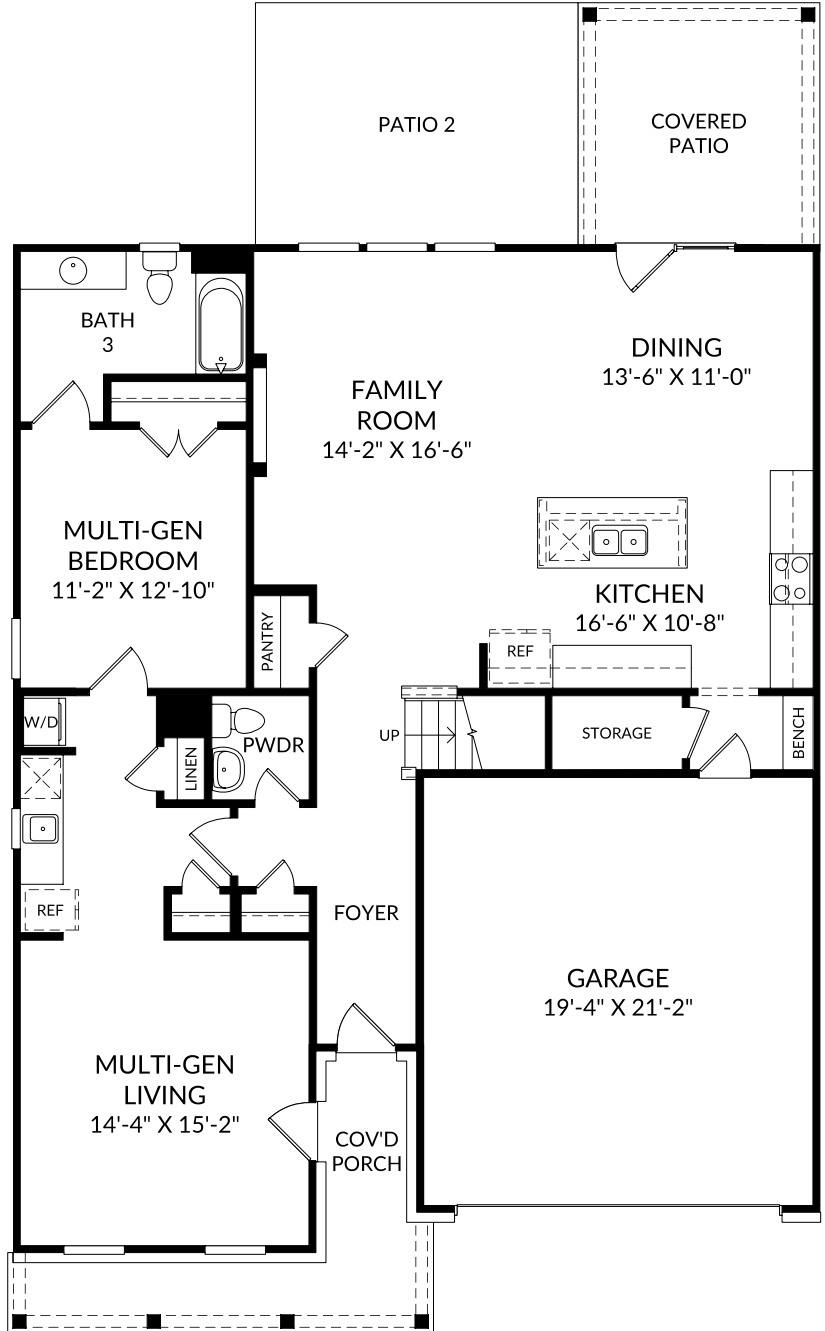

The Mathis

Main Level

5 Beds

4 Full Baths | 1 Half Bath

2 Car Garage

Selected Options:

Kitchenette at Multi-Gen Living

Bench with Cubbies

Electric Fireplace

Covered Patio

Atrium Door at Dining

Patio 2

Elevation L

The Mathis

Upper Level

5 Beds

4 Full Baths | 1 Half Bath

2 Car Garage

Selected Options:

Bath 4

2nd Sink at Bath 2

Primary Bath Garden Tub

Raised Tray Ceiling at Primary Bedroom