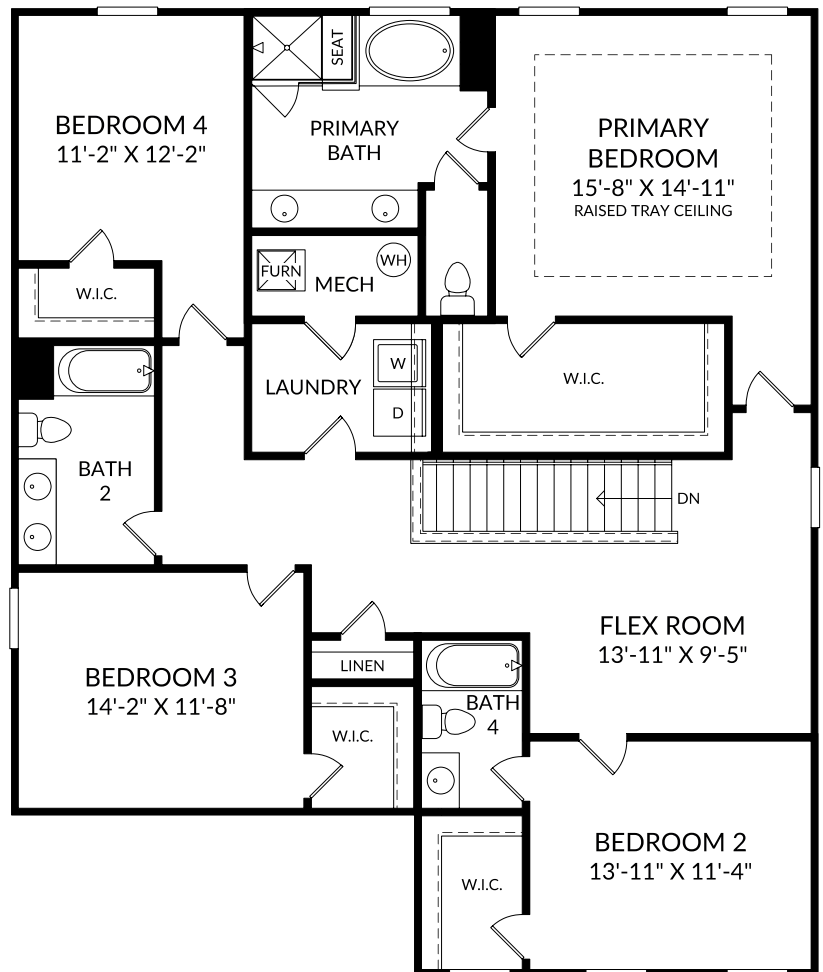

The Mathis

Main Level

5 Beds

4 Full Baths | 1 Half Bath

2 Car Garage

Selected Options:

Kitchenette at Multi-Gen Living

Bench with Cubbies

Electric Fireplace

Covered Patio

Atrium Door at Dining

Patio 2

Elevation L

The Mathis

Upper Level

5 Beds

4 Full Baths | 1 Half Bath

2 Car Garage

Selected Options:

Bath 4

2nd Sink at Bath 2

Primary Bath Garden Tub

Raised Tray Ceiling at Primary Bedroom