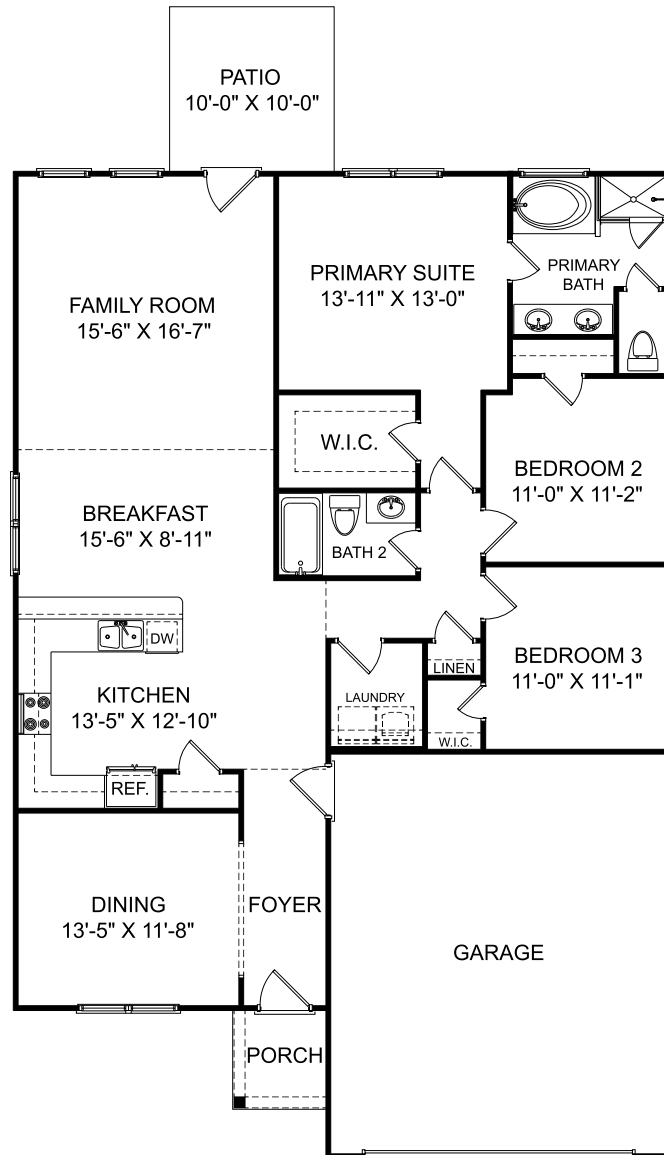

Harvest Ridge

Brooklyn

STANLEY MARTIN

Main Level

www.StanleyMartin.com