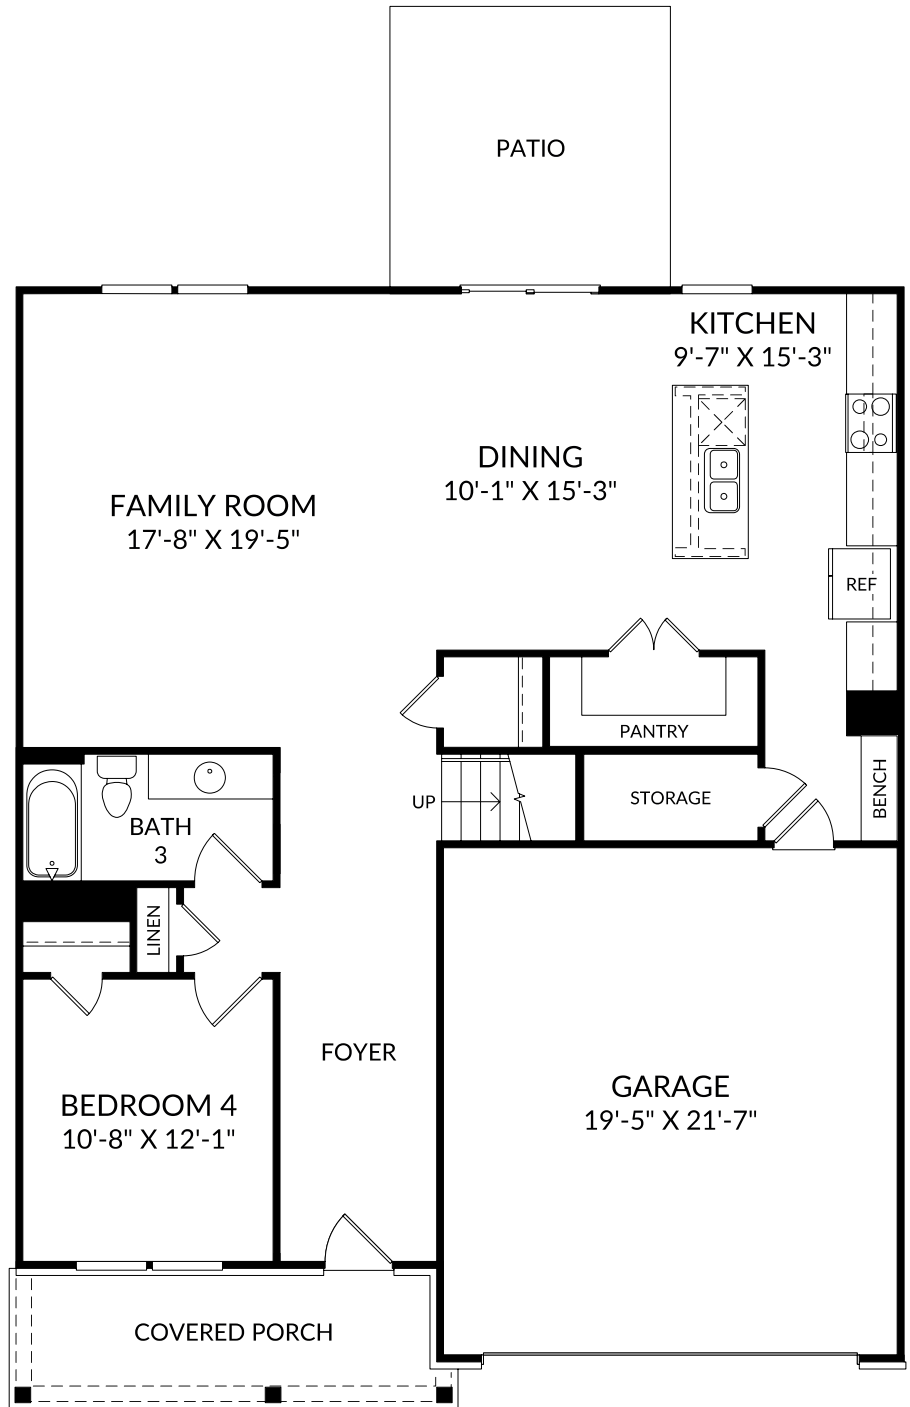

The Hollins

Main Level
 4 Beds
 3 Full Baths
 2 Car Garage
 2,455 Sq. Ft.

Selected Options:

Bedroom 4 with Bath 3
 Bench with Cubbies
 Elevation G

The Hollins

Upper Level

4 Beds

3 Full Baths

2 Car Garage

2,455 Sq. Ft.

Selected Options:

Elevation G

Primary Bath Shower with Seat

Raised Tray Ceiling at Primary Bedroom