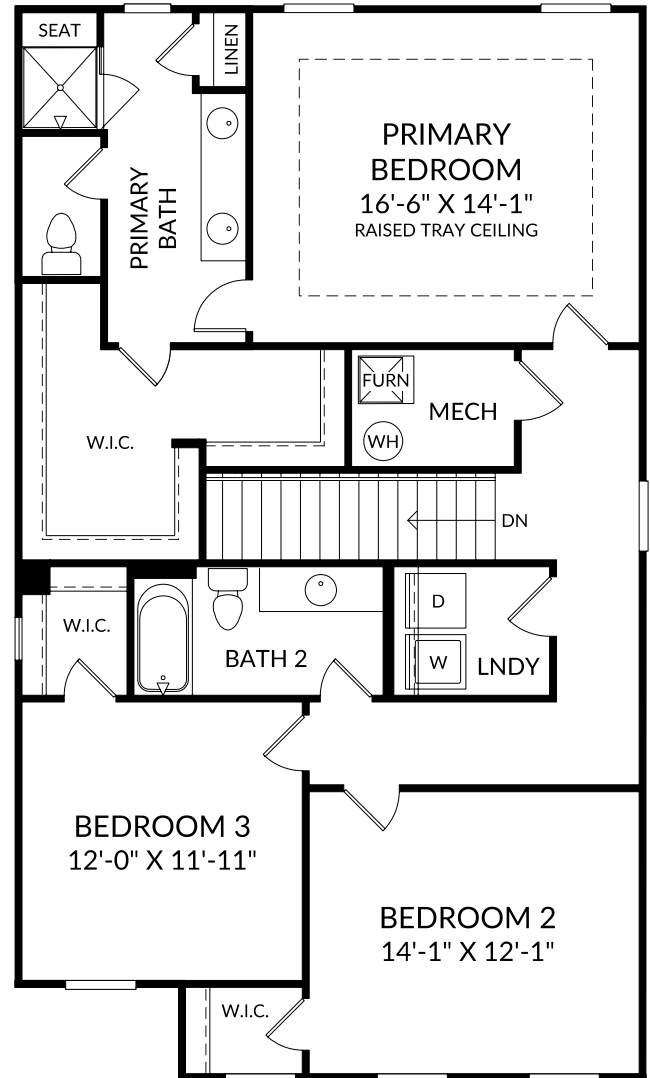

The Hollins

Main Level
 4 Beds
 3 Full Baths
 2 Car Garage
 2,455 Sq. Ft.

Selected Options:

Bedroom 4 with Bath 3
 Bench with Cubbies
 Elevation G

The Hollins

Upper Level

4 Beds

3 Full Baths

2 Car Garage

2,455 Sq. Ft.

Selected Options:

Elevation G

Primary Bath Shower with Seat

Raised Tray Ceiling at Primary Bedroom