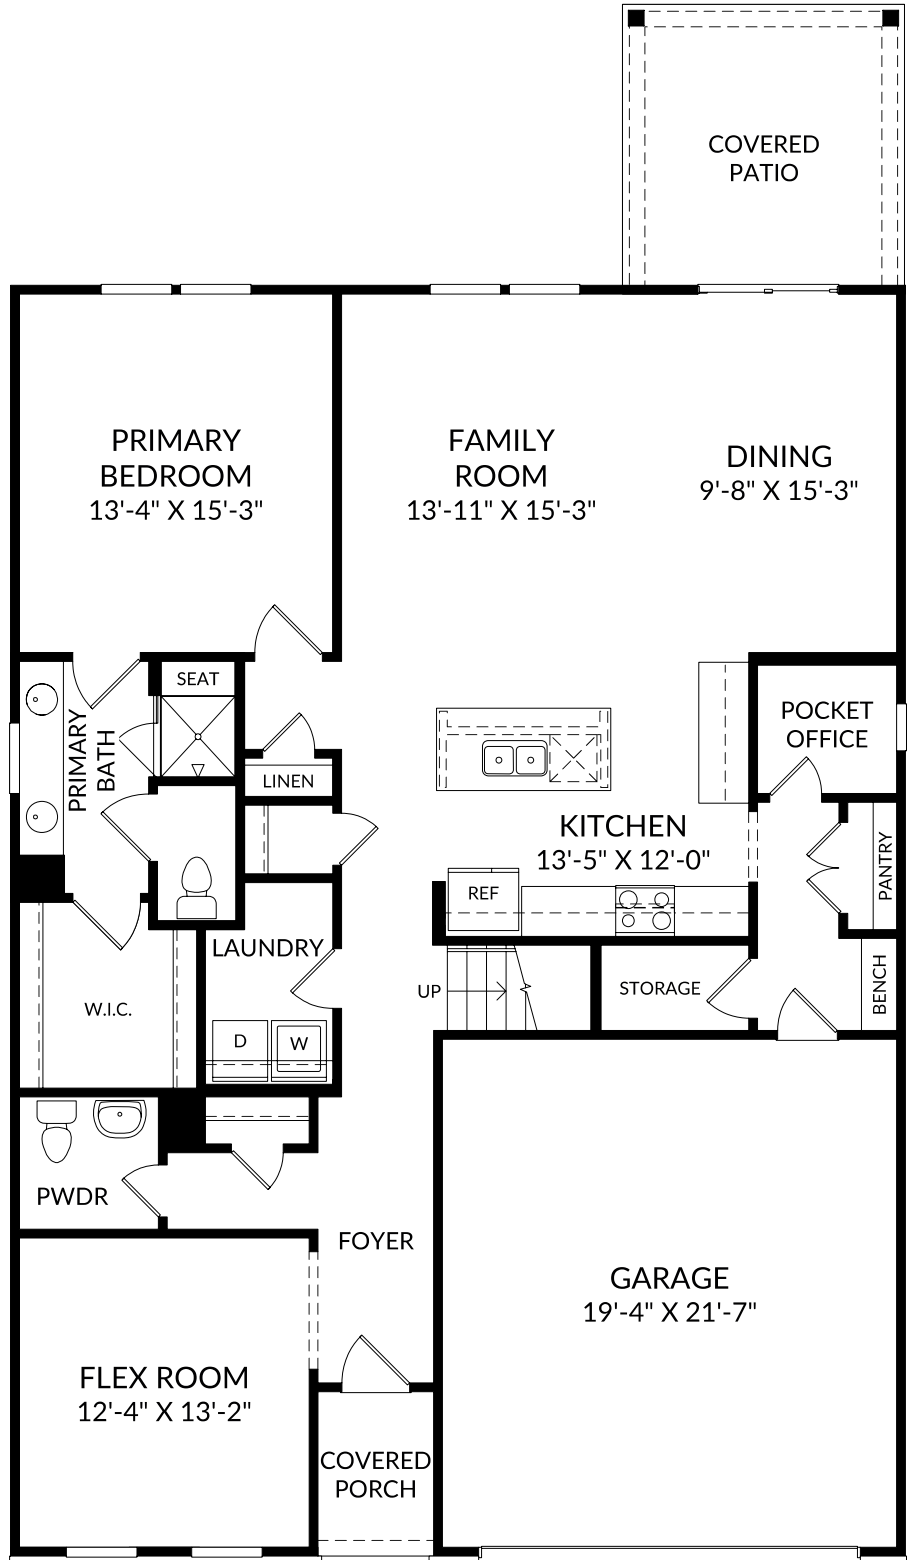

**The Jefferson**

Main Level

4 Beds

3 Full Baths | 1 Half Bath

2 Car Garage

**Selected Options:**

Primary Bath Shower with Seat

Covered Patio

Elevation C

Bench with Cubbies

## The Jefferson

Upper Level

4 Beds

3 Full Baths | 1 Half Bath

2 Car Garage

### Selected Options:

Bath 4