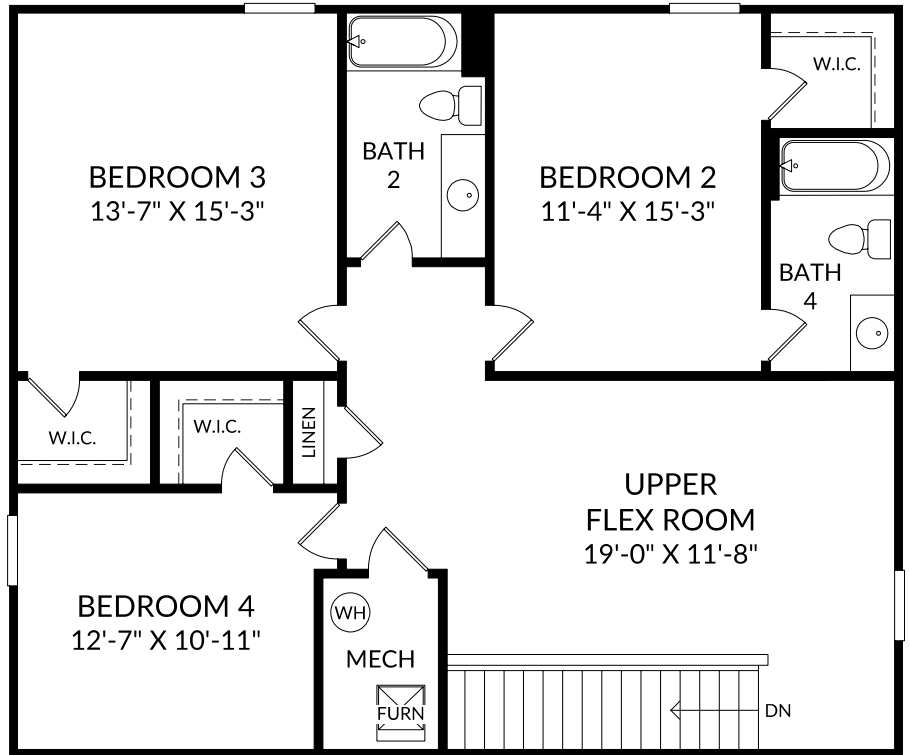

**The Jefferson**

Main Level

4 Beds

3 Full Baths | 1 Half Bath

2 Car Garage

**Selected Options:**

Primary Bath Shower with Seat

Covered Patio

Elevation C

Bench with Cubbies

## The Jefferson

Upper Level

4 Beds

3 Full Baths | 1 Half Bath

2 Car Garage

### Selected Options:

Bath 4