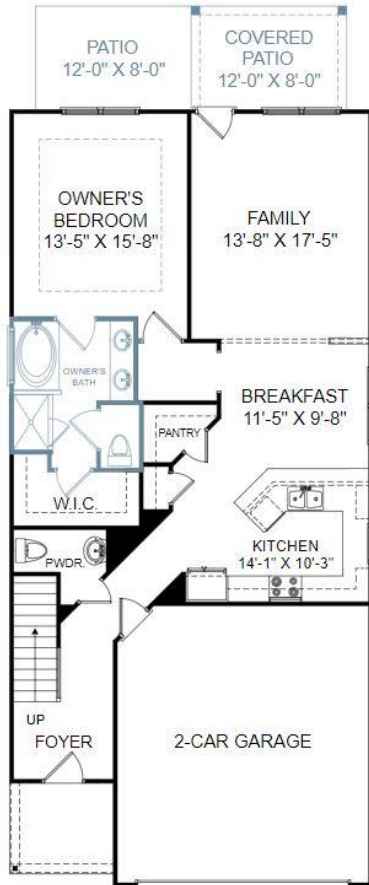

THE SUMMERTON AT HITCHCOCK CROSSING

4 Bedrooms | 3.5 Bathrooms | 2,362 Square Feet

Main Level

Upper Level

712 Courtland Drive, Aiken, SC 29801

©Stanley Martin Homes | In our continued effort of design enhancement, actual product may vary in dimension or details from these drawings and are subject to change without notice. Please consult the Neighborhood Sales Manager for detailed specifications. This brochure is for illustrative purposes and not part of our legal contract.