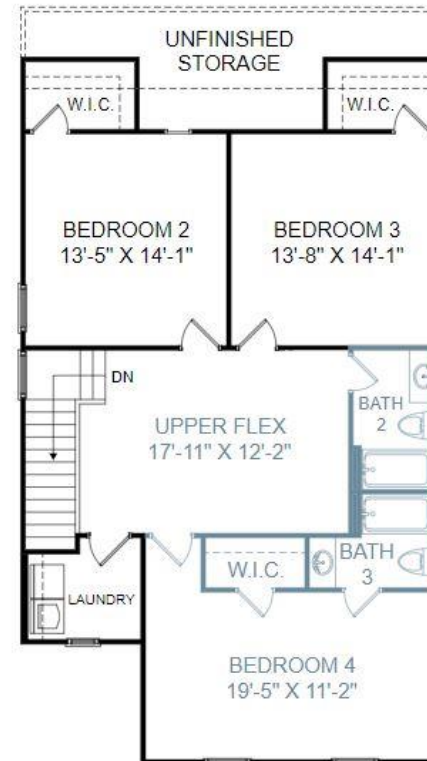

THE SUMMERTON AT HITCHCOCK CROSSING

4 Bedrooms | 3.5 Bathrooms | 2,362 Square Feet

Main Level

Upper Level

712 Courtland Drive, Aiken, SC 29801

©Stanley Martin Homes | In our continued effort of design enhancement, actual product may vary in dimension or details from these drawings and are subject to change without notice. Please consult the Neighborhood Sales Manager for detailed specifications. This brochure is for illustrative purposes and not part of our legal contract.