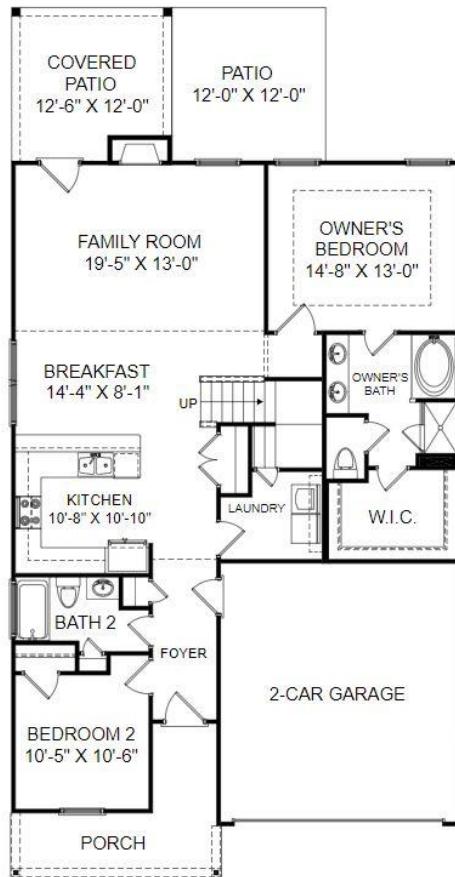

THE HAZELWOOD AT HITCHCOCK CROSSING

4 Bedrooms | 3 Bathrooms | 2,007 Square Feet

Main Level

Upper Level

778 Courtland Drive, Aiken, SC 29801

©Stanley Martin Homes| In our continued effort of design enhancement, actual product may vary in dimension or details from these drawings and are subject to change without notice. Please consult the Neighborhood Sales Manager for detailed specifications. This brochure is for illustrative purposes and not part of our legal contract.