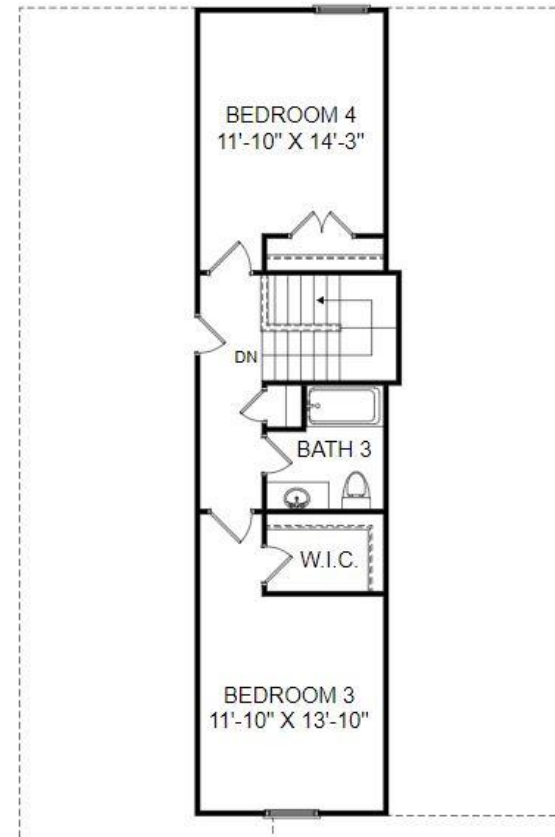

THE HAZELWOOD AT HITCHCOCK CROSSING

4 Bedrooms | 3 Bathrooms | 2,007 Square Feet

Main Level

Upper Level

778 Courtland Drive, Aiken, SC 29801

©Stanley Martin Homes| In our continued effort of design enhancement, actual product may vary in dimension or details from these drawings and are subject to change without notice. Please consult the Neighborhood Sales Manager for detailed specifications. This brochure is for illustrative purposes and not part of our legal contract.