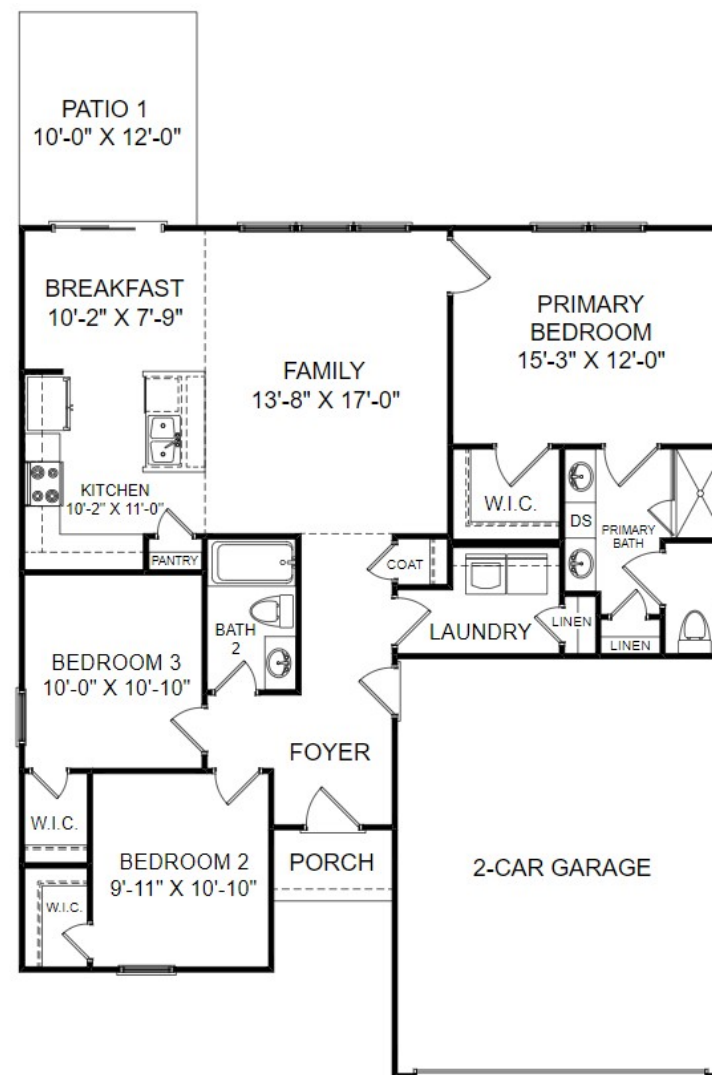

SMart

SELECTED HOMES

Designed with *you* in mind

THE SANTEE

Homesite 72

529 Clairbrook Court, Greer, SC

- 3 Bedrooms, 2 Baths
- Premier Design Collection A
- White Kitchen Cabinets
- Quartz Countertops
- Hard Surface Flooring

Main Level Floor Plan

Prices, features and incentives are subject to change without notice. Photos used are for illustrative purposes only. Square footage is an approximation. Square footage is calculated to the outside of the framed walls or to the face of the brick on brick exteriors. It includes all conditioned spaces, except spaces under 5' in height. Site plan and home renderings are artist's concept only and elevation illustrations may include optional features. Actual product and specifications may vary in dimension or detail from these drawings and are subject to change without notice. It is recommended that the architectural blueprints be reviewed for clarification of features. Lot sizes, features and home sites are approximate and subject to change without notice. This brochure is for illustrative purposes only and is not part of a legal contract. Certain restrictions may apply. See a Neighborhood Sales Manager for details. ©Stanley Martin Homes, LLC