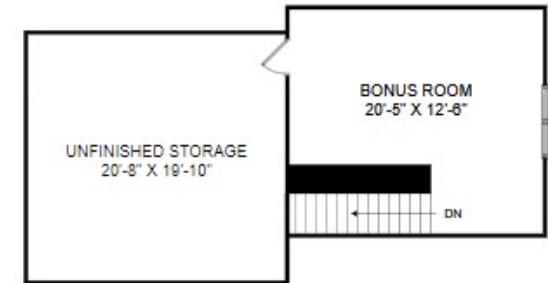

SMart

SELECTED HOMES

Designed with *you* in mind

THE WOODLAWN

Homesite 73

525 Clairbrook Court, Greer, SC

- 3 Bedrooms, 2 Baths
- Inspired Design Collection
- Gourmet Kitchen
- Covered Porch
- Upper Level Bonus Room

Main Level Floor Plan

Upper Level Floor Plan

Prices, features and incentives are subject to change without notice. Photos used are for illustrative purposes only. Square footage is an approximation. Square footage is calculated to the outside of the framed walls or to the face of the brick on brick exteriors. It includes all conditioned spaces, except spaces under 5' in height. Site plan and home renderings are artist's concept only and elevation illustrations may include optional features. Actual product and specifications may vary in dimension or detail from these drawings and are subject to change without notice. It is recommended that the architectural blueprints be reviewed for clarification of features. Lot sizes, features and home sites are approximate and subject to change without notice. This brochure is for illustrative purposes only and is not part of a legal contract. Certain restrictions may apply. See a Neighborhood Sales Manager for details. ©Stanley Martin Homes, LLC | 09/2022 | A-9669