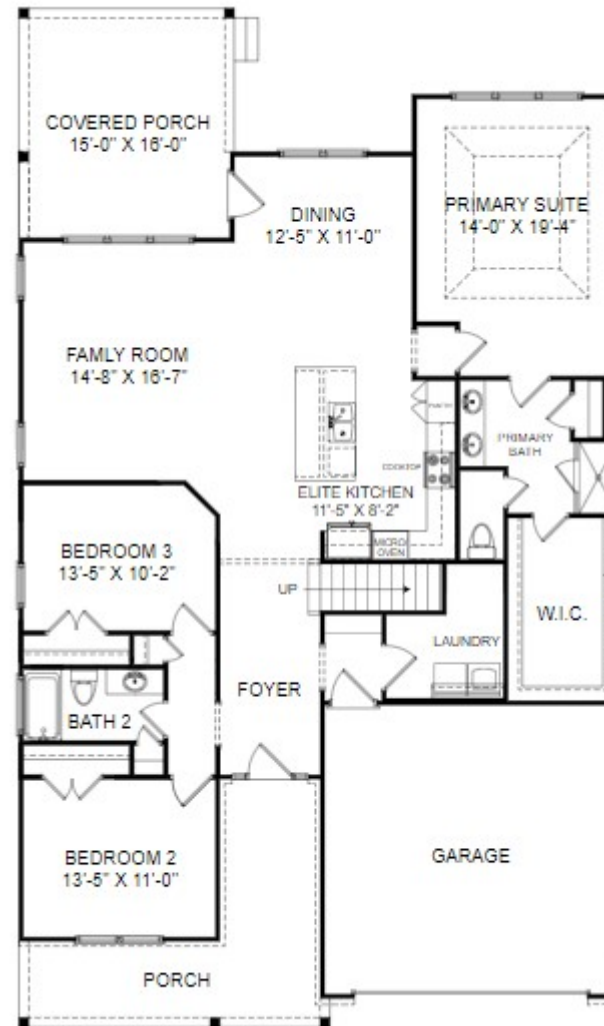

SMart

SELECTED HOMES

Designed with *you* in mind

THE WOODLAWN

Homesite 73

525 Clairbrook Court, Greer, SC

- 3 Bedrooms, 2 Baths
- Inspired Design Collection
- Gourmet Kitchen
- Covered Porch
- Upper Level Bonus Room

Main Level Floor Plan

Upper Level Floor Plan

Prices, features and incentives are subject to change without notice. Photos used are for illustrative purposes only. Square footage is an approximation. Square footage is calculated to the outside of the framed walls or to the face of the brick on brick exteriors. It includes all conditioned spaces, except spaces under 5' in height. Site plan and home renderings are artist's concept only and elevation illustrations may include optional features. Actual product and specifications may vary in dimension or detail from these drawings and are subject to change without notice. It is recommended that the architectural blueprints be reviewed for clarification of features. Lot sizes, features and home sites are approximate and subject to change without notice. This brochure is for illustrative purposes only and is not part of a legal contract. Certain restrictions may apply. See a Neighborhood Sales Manager for details. ©Stanley Martin Homes, LLC | 09/2022 | A-9669