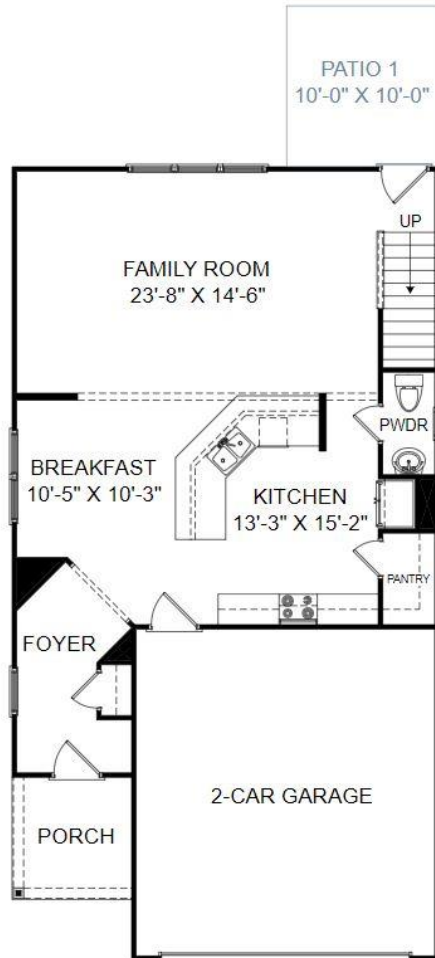

THE BARLOW AT SAGE CREEK

3 Bedrooms | 2.5 Bathrooms | 2,273 Square Feet

Main Level

Upper Level

4068 Thimbleberry Drive, Aiken, SC 29829

©Stanley Martin Homes | In our continued effort of design enhancement, actual product may vary in dimension or details from these drawings and are subject to change without notice. Please consult the Neighborhood Sales Manager for detailed specifications. This brochure is for illustrative purposes and not part of our legal contract.