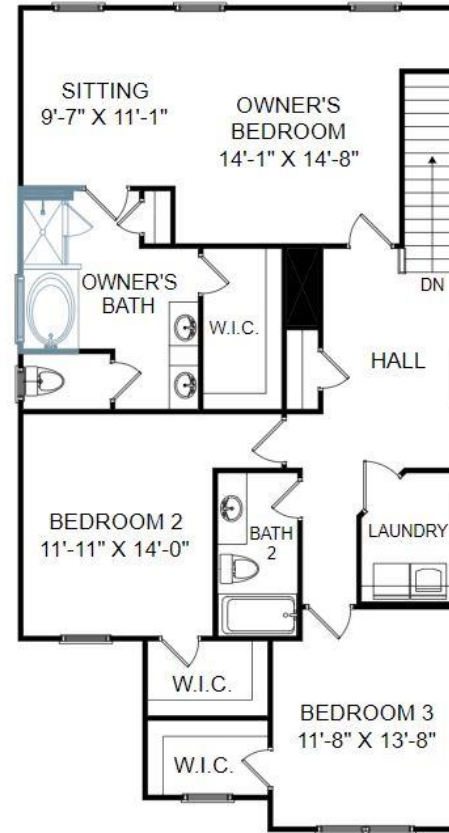

THE BARLOW AT SAGE CREEK

3 Bedrooms | 2.5 Bathrooms | 2,273 Square Feet

Main Level

Upper Level

4068 Thimbleberry Drive, Aiken, SC 29829

©Stanley Martin Homes | In our continued effort of design enhancement, actual product may vary in dimension or details from these drawings and are subject to change without notice. Please consult the Neighborhood Sales Manager for detailed specifications. This brochure is for illustrative purposes and not part of our legal contract.