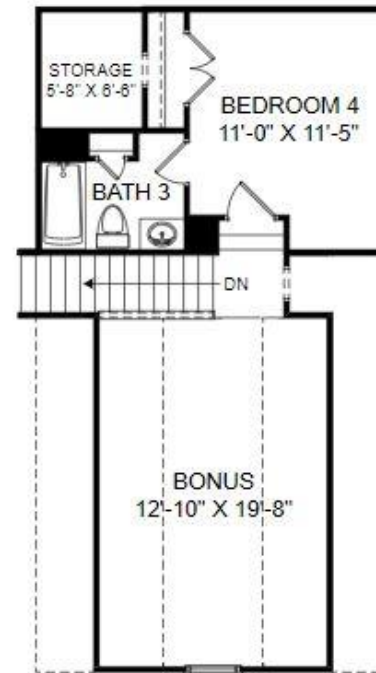

# THE STAPLETON AT HITCHCOCK CROSSING

Homesite 15 | 3 Bedrooms | 3 Bathrooms | 2,443 Square Feet

Main Level

Upper Level

489 Little Pines Court Aiken, SC 29801

©Stanley Martin Homes| In our continued effort of design enhancement, actual product may vary in dimension or details from these drawings and are subject to change without notice. Please consult the Neighborhood Sales Manager for detailed specifications. This brochure is for illustrative purposes and not part of our legal contract.