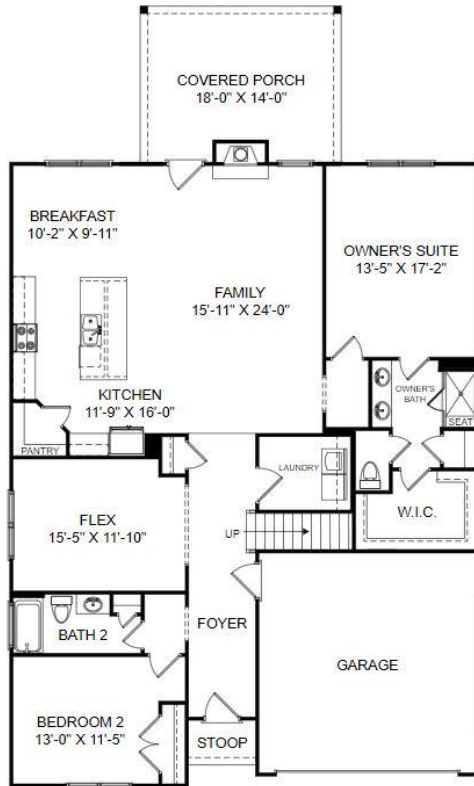

# THE STAPLETON AT HITCHCOCK CROSSING

Homesite 15 | 3 Bedrooms | 3 Bathrooms | 2,443 Square Feet

Main Level

Upper Level

489 Little Pines Court Aiken, SC 29801

©Stanley Martin Homes| In our continued effort of design enhancement, actual product may vary in dimension or details from these drawings and are subject to change without notice. Please consult the Neighborhood Sales Manager for detailed specifications. This brochure is for illustrative purposes and not part of our legal contract.