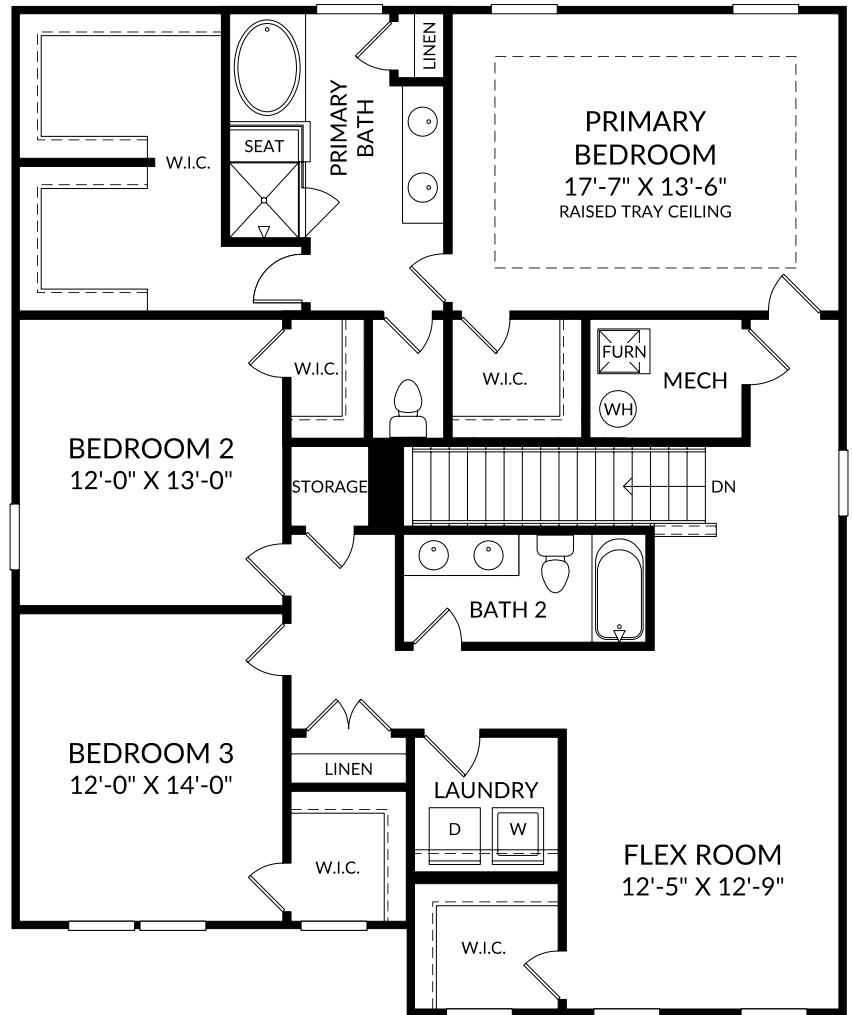

**The Kershaw**

Main Level

4 Beds

3 Full Baths

2 Car Garage

**Selected Options:**

- Bedroom 4/Bath 3
- Electric Fireplace
- Covered Patio
- Patio 2
- Elevation K
- Atrium Door at Dining
- Bench with Cubbies

## The Kershaw

Upper Level

4 Beds

3 Full Baths

2 Car Garage

### Selected Options:

2nd Sink at Bath 2

Raised Tray Ceiling at Primary Bedroom

Primary Bath Garden Tub