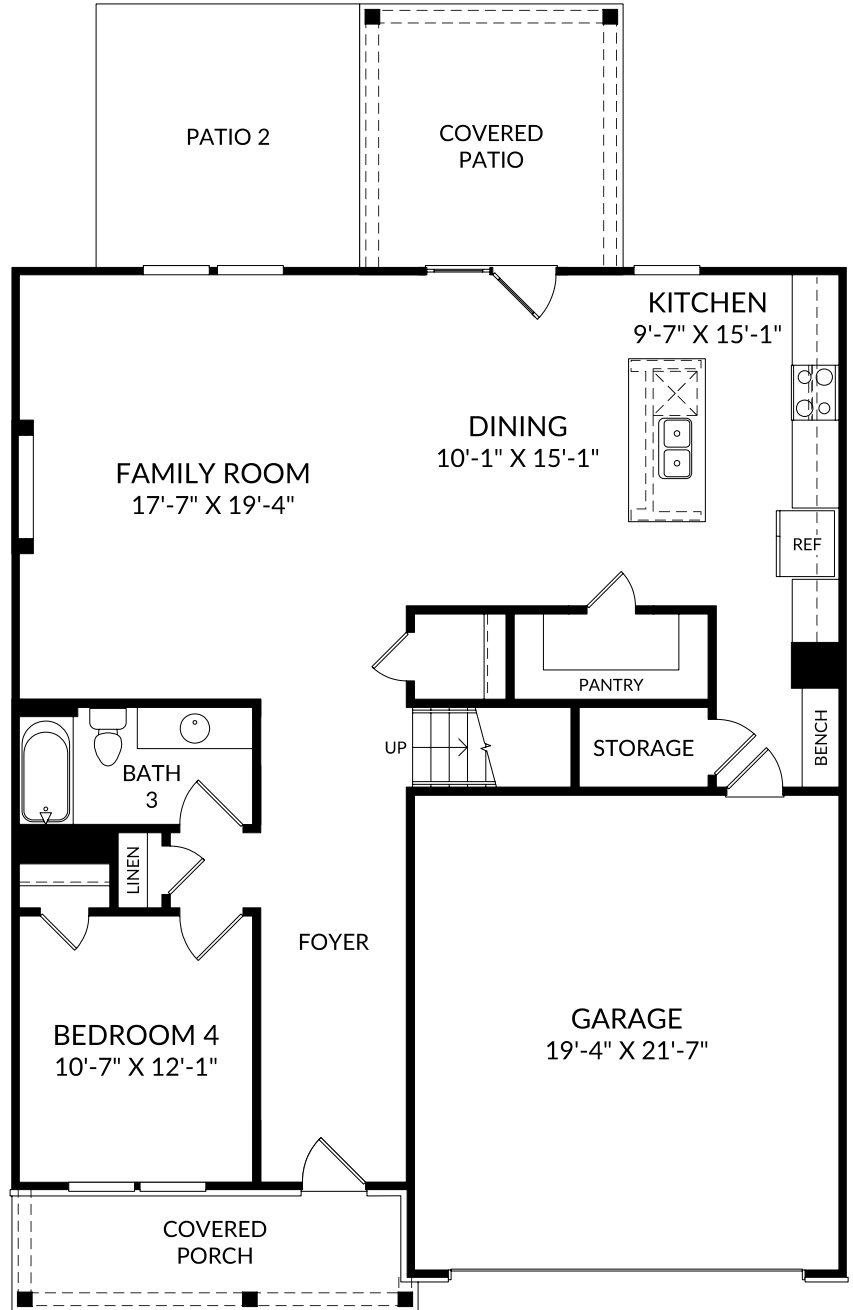

**The Kershaw**

Main Level

4 Beds

3 Full Baths

2 Car Garage

**Selected Options:**

- Bedroom 4/Bath 3
- Electric Fireplace
- Covered Patio
- Patio 2
- Elevation K
- Atrium Door at Dining
- Bench with Cubbies

## The Kershaw

Upper Level

4 Beds

3 Full Baths

2 Car Garage

### Selected Options:

2nd Sink at Bath 2

Raised Tray Ceiling at Primary Bedroom

Primary Bath Garden Tub