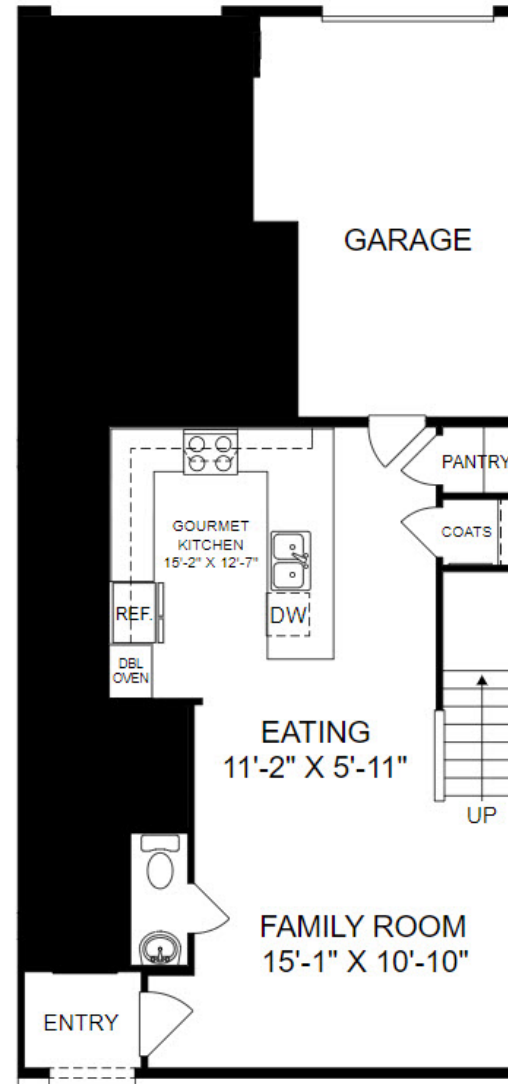

SMart

SELECTED HOMES

Designed with *you* in mind

THE TESSA

Homesite 203

4302 Weaver Brook Road Unit A
Richmond, VA 23233

- 3 Bedrooms, 2.5 Baths
- 1,573 Square Feet
- Gourmet Kitchen
- 3 Bedroom Alt. Layout

Main Level Floor Plan

Upper Level Floor Plan

Prices, features and incentives are subject to change without notice. Photos used are for illustrative purposes only. Square footage is an approximation. Square footage is calculated to the outside of the framed walls or to the face of the brick on brick exteriors. It includes all conditioned spaces, except spaces under 5' in height. Site plan and home renderings are artist's concept only and elevation illustrations may include optional features. Actual product and specifications may vary in dimension or detail from these drawings and are subject to change without notice. It is recommended that the architectural blueprints be reviewed for clarification of features. Lot sizes, features and home sites are approximate and subject to change without notice. This brochure is for illustrative purposes only and is not part of a legal contract. Certain restrictions may apply. See a Neighborhood Sales Manager for details. ©Stanley Martin Homes, LLC | 03/2022 | A-9669