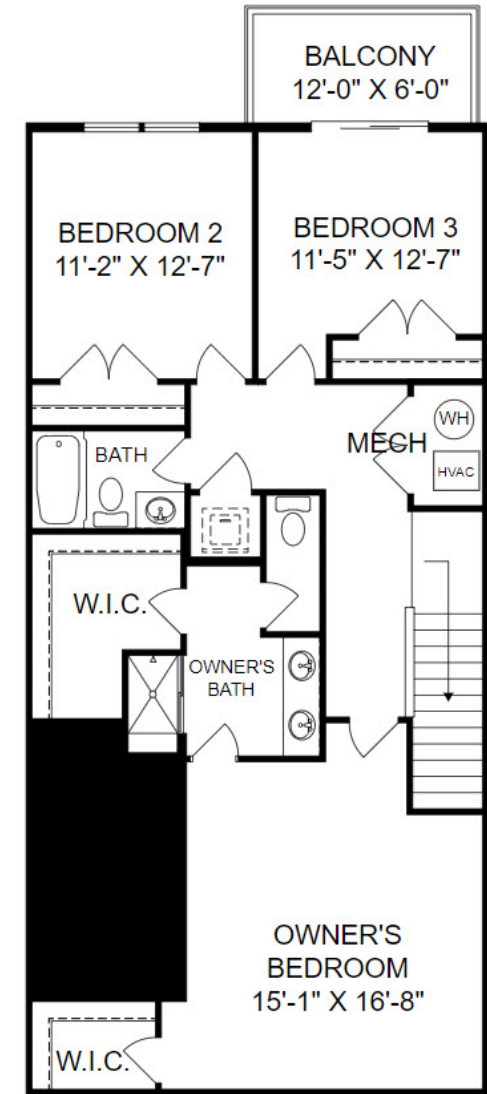

SMart

SELECTED HOMES

Designed with *you* in mind

THE TESSA

Homesite 203

4302 Weaver Brook Road Unit A
Richmond, VA 23233

- 3 Bedrooms, 2.5 Baths
- 1,573 Square Feet
- Gourmet Kitchen
- 3 Bedroom Alt. Layout

Main Level Floor Plan

Upper Level Floor Plan

Prices, features and incentives are subject to change without notice. Photos used are for illustrative purposes only. Square footage is an approximation. Square footage is calculated to the outside of the framed walls or to the face of the brick on brick exteriors. It includes all conditioned spaces, except spaces under 5' in height. Site plan and home renderings are artist's concept only and elevation illustrations may include optional features. Actual product and specifications may vary in dimension or detail from these drawings and are subject to change without notice. It is recommended that the architectural blueprints be reviewed for clarification of features. Lot sizes, features and home sites are approximate and subject to change without notice. This brochure is for illustrative purposes only and is not part of a legal contract. Certain restrictions may apply. See a Neighborhood Sales Manager for details. ©Stanley Martin Homes, LLC | 03/2022 | A-9669