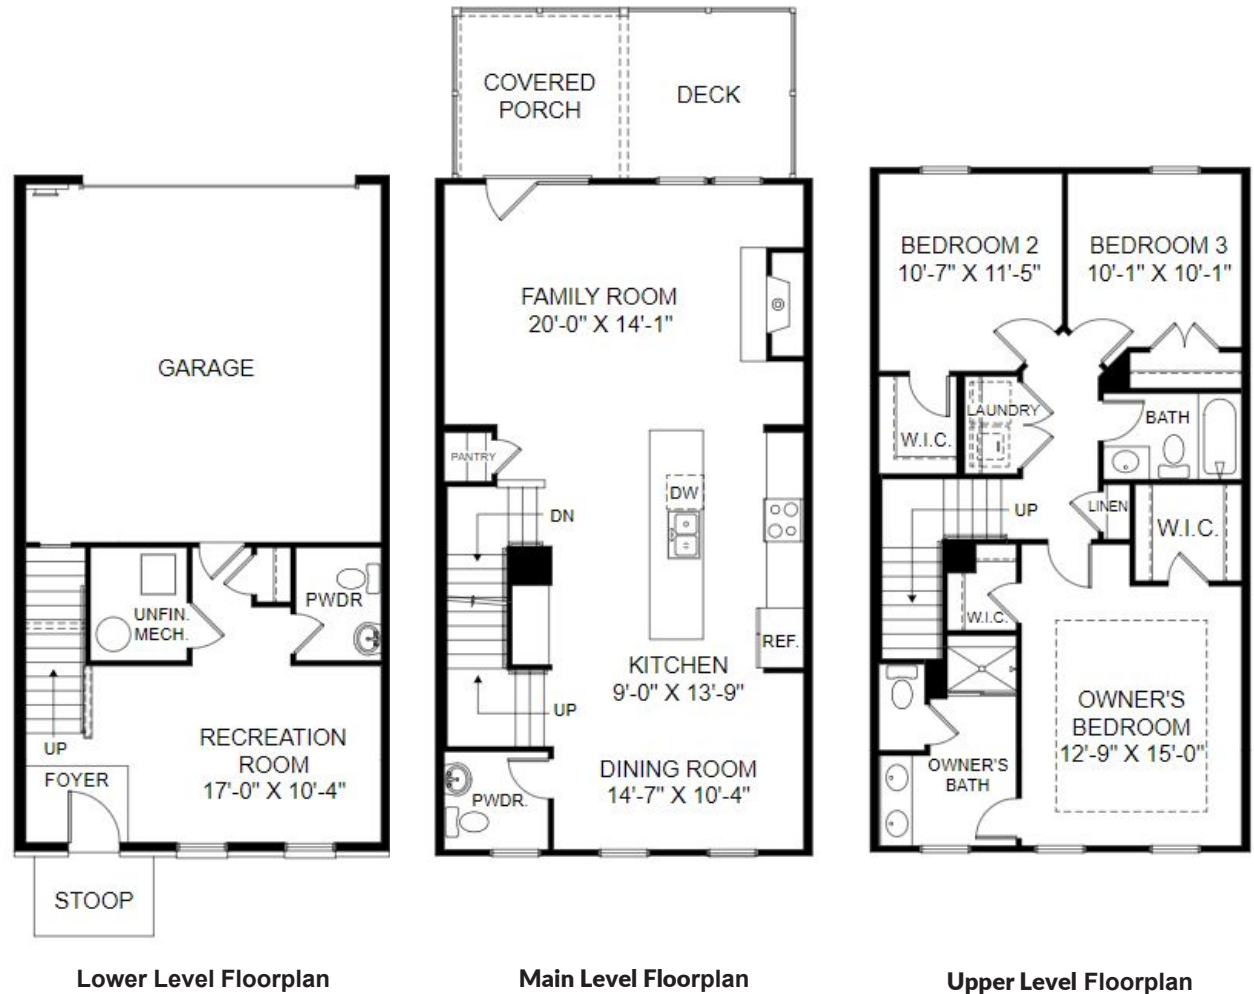

SMart

SELECTED HOMES

Designed with *you* in mind

THE QUINN

Homesite 160

335 Maltbie Drive, Acworth, GA

- Classic A Design Collection
- Gourmet Kitchen & Center Island Sink
- Espresso & Gray Cabinets with Contemporary Black Hardware
- Quartz Countertops in Carrara Marmi
- Hard Surface Flooring

Prices, features and incentives are subject to change without notice. Photos used are for illustrative purposes only. Square footage is an approximation. Square footage is calculated to the outside of the framed walls or to the face of the brick on brick exteriors. It includes all conditioned spaces, except spaces under 5' in height. Site plan and home renderings are artist's concept only and elevation illustrations may include optional features. Actual product and specifications may vary in dimension or detail from these drawings and are subject to change without notice. It is recommended that the architectural blueprints be reviewed for clarification of features. Lot sizes, features and home sites are approximate and subject to change without notice. This brochure is for illustrative purposes only and is not part of a legal contract. Certain restrictions may apply. See a Neighborhood Sales Manager for details. ©Stanley Martin Homes, LLC | 08/2022 | A-9669