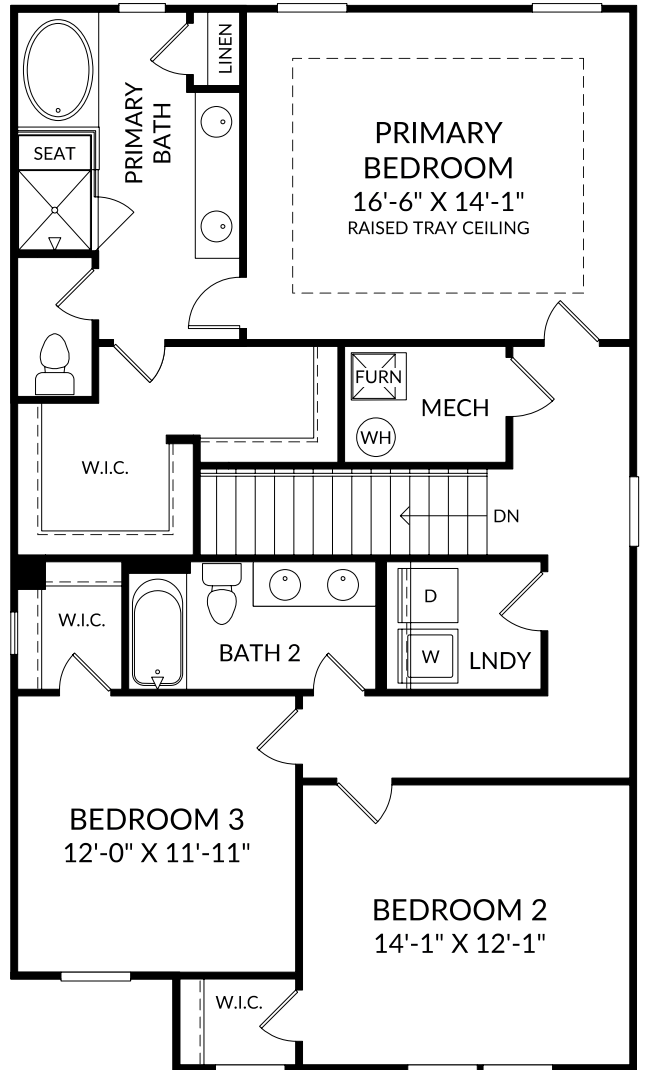

**The Hollins**

Main Level

4 Beds

3 Full Baths

2 Car Garage

2,455 Sq. Ft.

**Selected Options:**

Bedroom 4 with Bath 3

Elevation C

Bench with Cubbies

Covered Patio

Atrium Door

Patio 2

Electric Fireplace

## The Hollins

Upper Level

4 Beds

3 Full Baths

2 Car Garage

2,455 Sq. Ft.

### Selected Options:

Elevation C

Primary Bath Layout with Garden Tub

Raised Tray Ceiling at Primary Bedroom

2nd Sink at Bath 2