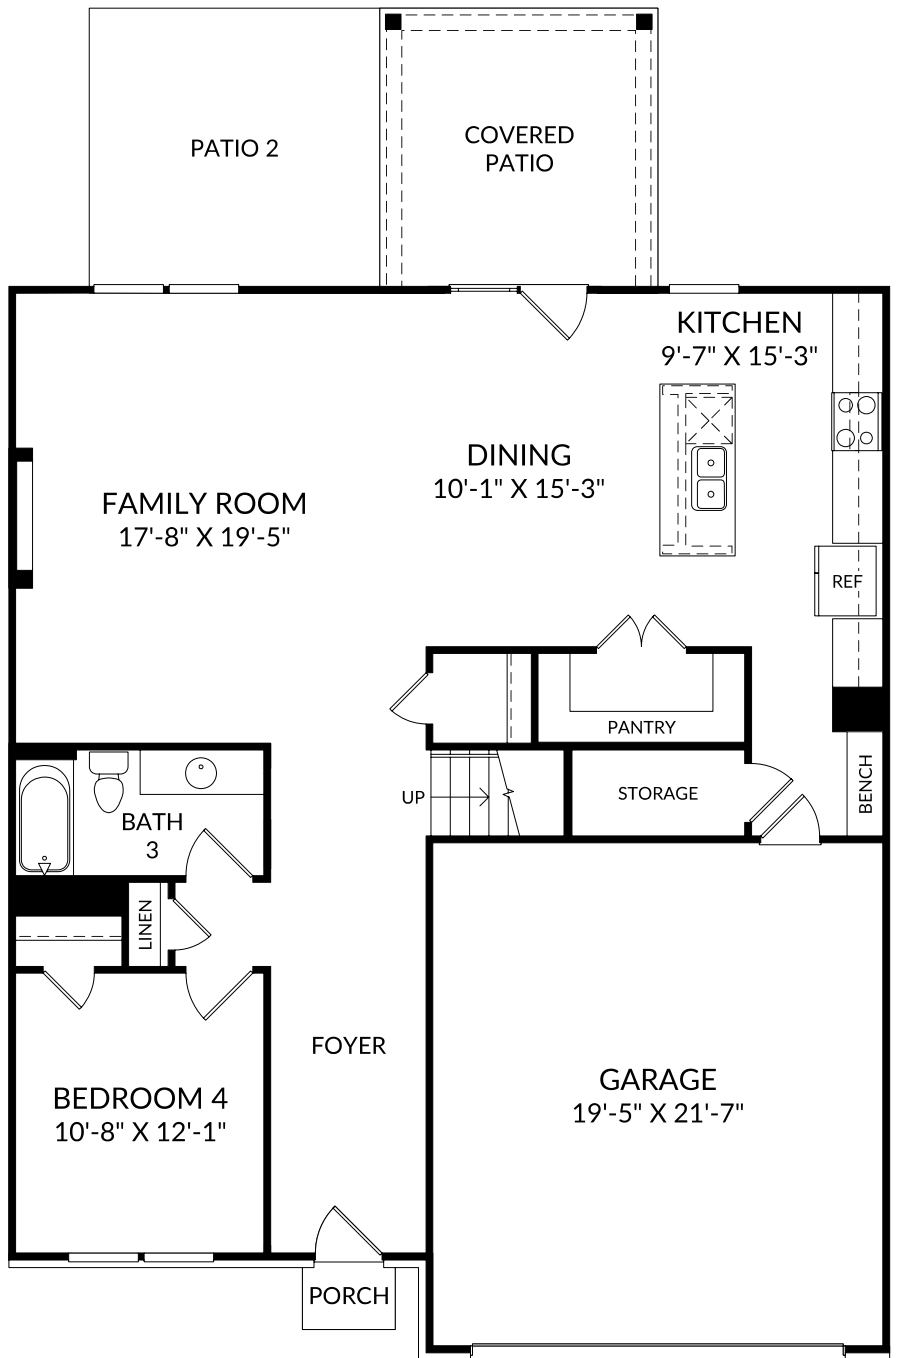

**The Hollins**

Main Level

4 Beds

3 Full Baths

2 Car Garage

2,455 Sq. Ft.

**Selected Options:**

Bedroom 4 with Bath 3

Elevation C

Bench with Cubbies

Covered Patio

Atrium Door

Patio 2

Electric Fireplace

## The Hollins

Upper Level

4 Beds

3 Full Baths

2 Car Garage

2,455 Sq. Ft.

### Selected Options:

Elevation C

Primary Bath Layout with Garden Tub

Raised Tray Ceiling at Primary Bedroom

2nd Sink at Bath 2