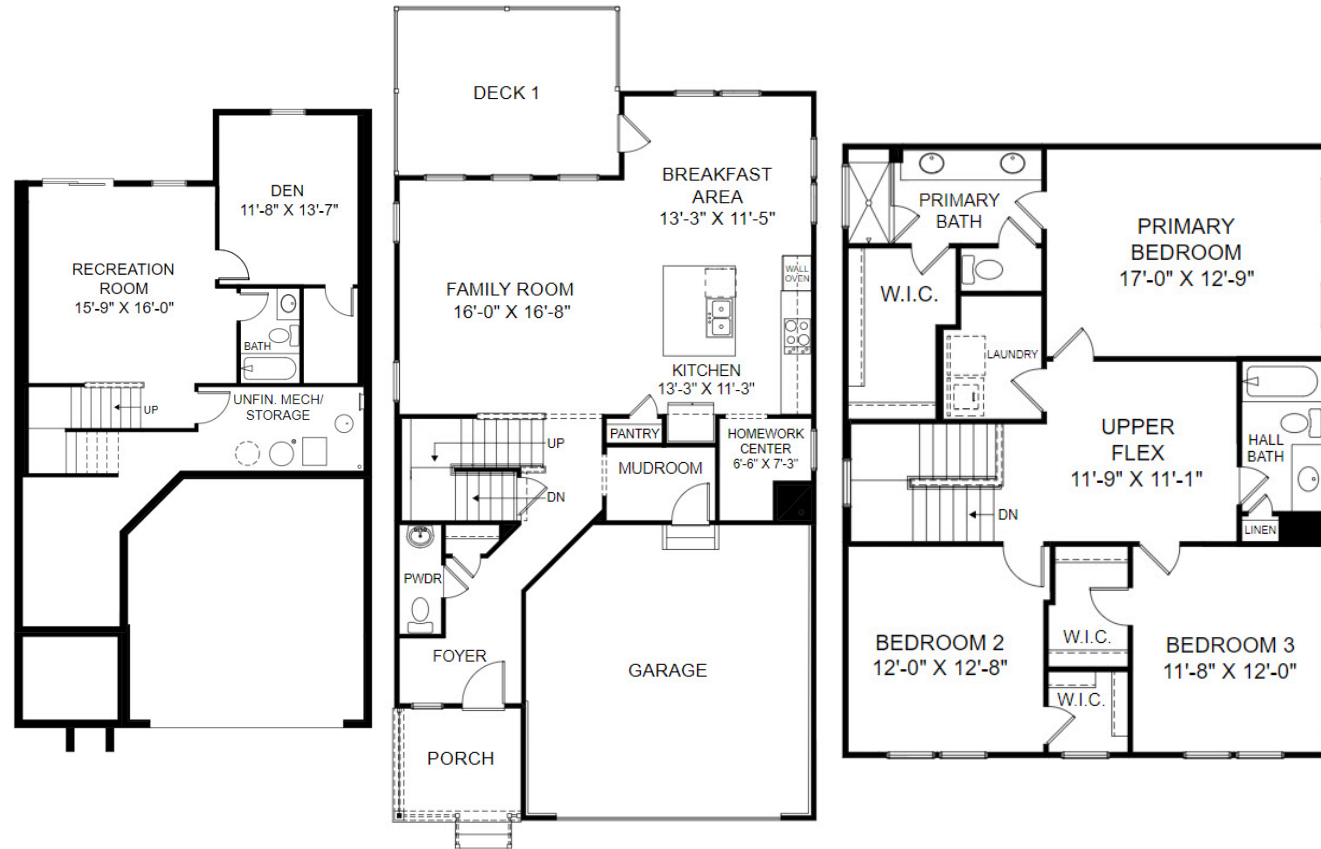

SMart

SELECTED HOMES

Designed with *you* in mind

THE SHEFFIELD

Homesite 76

2909 Rambling Brook Lane

Crozet, VA 22932

- 4 bedrooms, 3.5 baths
- 2,105 square feet
- Deck
- Finished Basement

Lower Level Floor Plan

Main Level Floor Plan

Upper Level Floor Plan

Prices, features and incentives are subject to change without notice. Photos used are for illustrative purposes only. Square footage is an approximation. Square footage is calculated to the outside of the framed walls or to the face of the brick on brick exteriors. It includes all conditioned spaces, except spaces under 5' in height. Site plan and home renderings are artist's concept only and elevation illustrations may include optional features. Actual product and specifications may vary in dimension or detail from these drawings and are subject to change without notice. It is recommended that the architectural blueprints be reviewed for clarification of features. Lot sizes, features and home sites are approximate and subject to change without notice. This brochure is for illustrative purposes only and is not part of a legal contract. Certain restrictions may apply. See a Neighborhood Sales Manager for details. ©Stanley Martin Homes, LLC | 03/2022 | A-9669