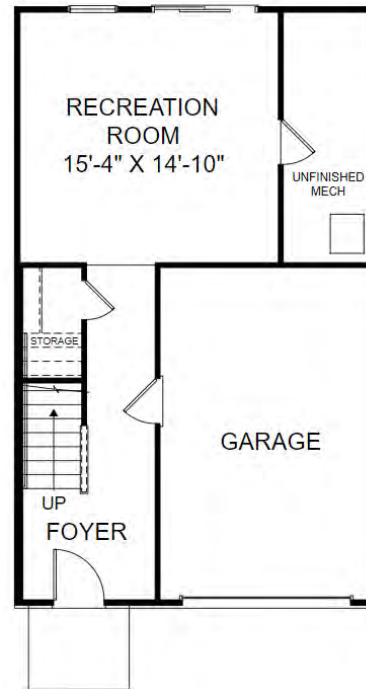

SMart

SELECTED HOMES

Designed with *you* in mind

THE MONROE

Homesite 58

4714 Litchford Road
Crozet, VA 22932

- 3 Bedrooms, 2.5 Baths
- 2,032 Square Feet
- Finished Interior Garage
- End Unit

Entry Level Floor Plan

Main Level Floor Plan

Upper Level Floor Plan

Prices, features and incentives are subject to change without notice. Photos used are for illustrative purposes only. Square footage is an approximation. Square footage is calculated to the outside of the framed walls or to the face of the brick on brick exteriors. It includes all conditioned spaces, except spaces under 5' in height. Site plan and home renderings are artist's concept only and elevation illustrations may include optional features. Actual product and specifications may vary in dimension or detail from these drawings and are subject to change without notice. It is recommended that the architectural blueprints be reviewed for clarification of features. Lot sizes, features and home sites are approximate and subject to change without notice. This brochure is for illustrative purposes only and is not part of a legal contract. Certain restrictions may apply. See a Neighborhood Sales Manager for details. ©Stanley Martin Homes, LLC | 03/2022 | A-9669