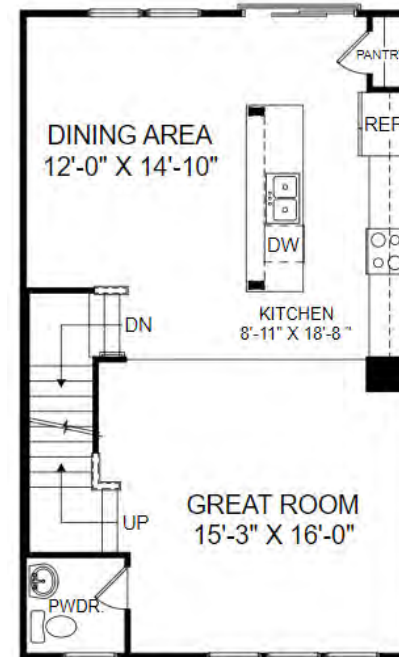

SMart

SELECTED HOMES

Designed with *you* in mind

THE MONROE

Homesite 58

4714 Litchford Road
Crozet, VA 22932

- 3 Bedrooms, 2.5 Baths
- 2,032 Square Feet
- Finished Interior Garage
- End Unit

Entry Level Floor Plan

Main Level Floor Plan

Upper Level Floor Plan

Prices, features and incentives are subject to change without notice. Photos used are for illustrative purposes only. Square footage is an approximation. Square footage is calculated to the outside of the framed walls or to the face of the brick on brick exteriors. It includes all conditioned spaces, except spaces under 5' in height. Site plan and home renderings are artist's concept only and elevation illustrations may include optional features. Actual product and specifications may vary in dimension or detail from these drawings and are subject to change without notice. It is recommended that the architectural blueprints be reviewed for clarification of features. Lot sizes, features and home sites are approximate and subject to change without notice. This brochure is for illustrative purposes only and is not part of a legal contract. Certain restrictions may apply. See a Neighborhood Sales Manager for details. ©Stanley Martin Homes, LLC | 03/2022 | A-9669