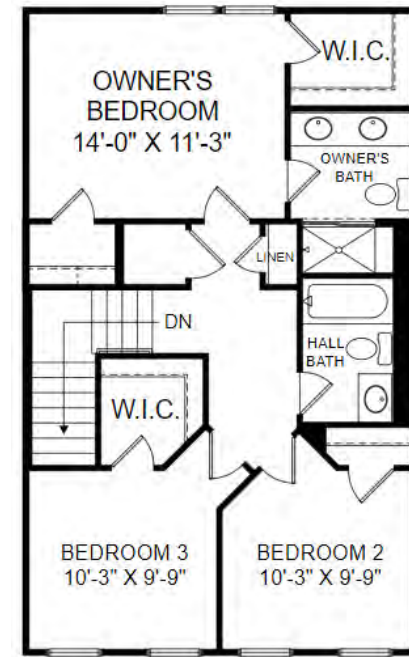

SMart

SELECTED HOMES

Designed with *you* in mind

THE MONROE

Homesite 58

4714 Litchford Road
Crozet, VA 22932

- 3 Bedrooms, 2.5 Baths
- 2,032 Square Feet
- Finished Interior Garage
- End Unit

Entry Level Floor Plan

Main Level Floor Plan

Upper Level Floor Plan

Prices, features and incentives are subject to change without notice. Photos used are for illustrative purposes only. Square footage is an approximation. Square footage is calculated to the outside of the framed walls or to the face of the brick on brick exteriors. It includes all conditioned spaces, except spaces under 5' in height. Site plan and home renderings are artist's concept only and elevation illustrations may include optional features. Actual product and specifications may vary in dimension or detail from these drawings and are subject to change without notice. It is recommended that the architectural blueprints be reviewed for clarification of features. Lot sizes, features and home sites are approximate and subject to change without notice. This brochure is for illustrative purposes only and is not part of a legal contract. Certain restrictions may apply. See a Neighborhood Sales Manager for details. ©Stanley Martin Homes, LLC | 03/2022 | A-9669