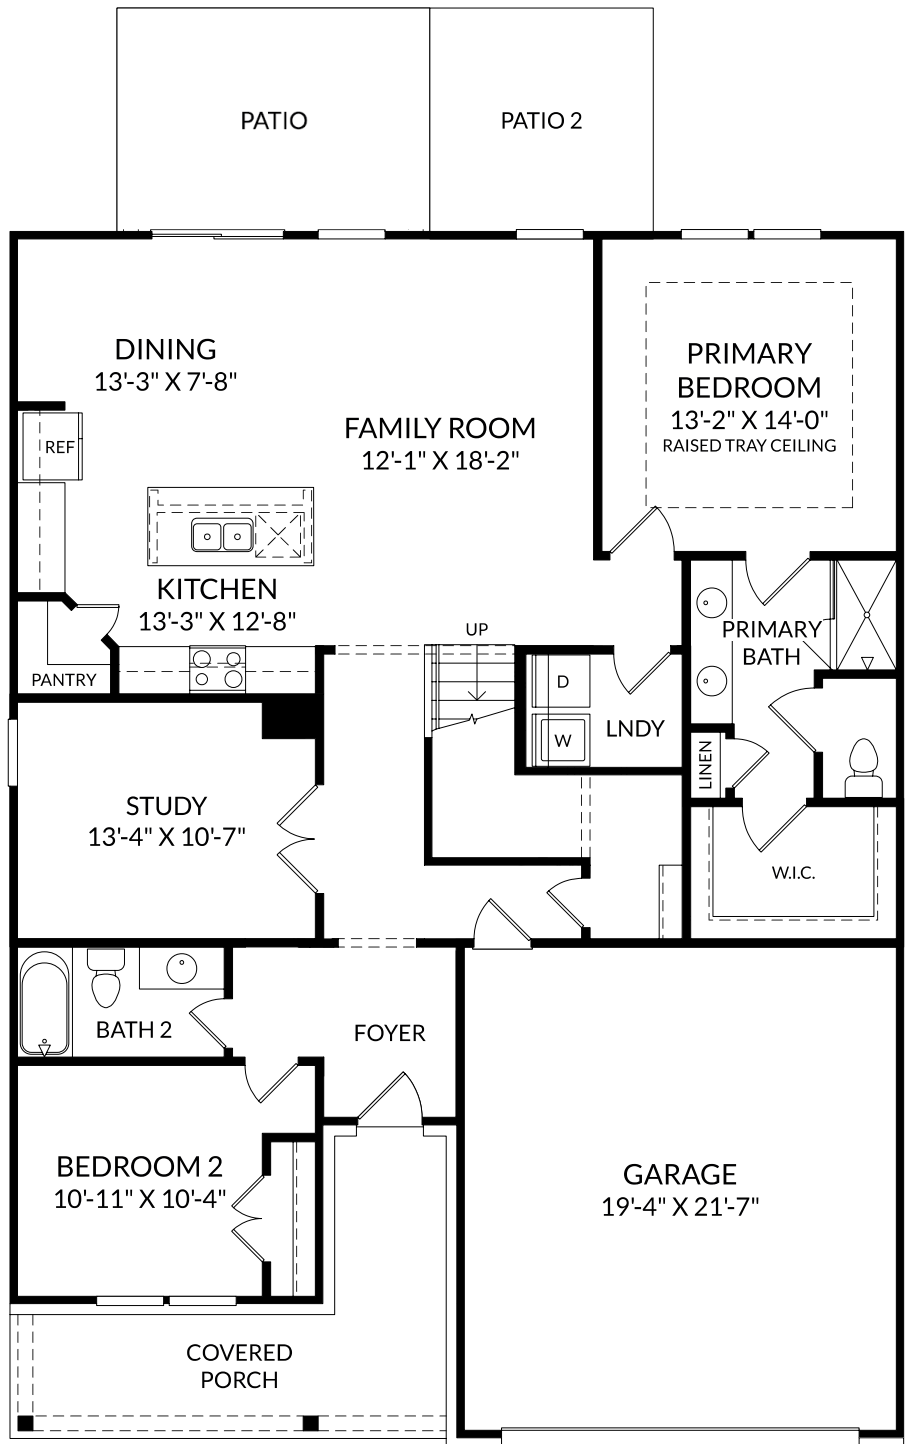

The Bancroft

Main Level
 3 Beds
 3 Full Baths
 2 Car Garage
 1,554 Sq. Ft.

Selected Options:

Raised Tray Ceiling at Primary Suite

Elevation D
 Stairs to Attic Space
 Study
 Patio 2

The Bancroft

Upper Level

3 Beds

3 Full Baths

2 Car Garage

1,554 Sq. Ft.

Selected Options:

Bedroom 4/Bath 3