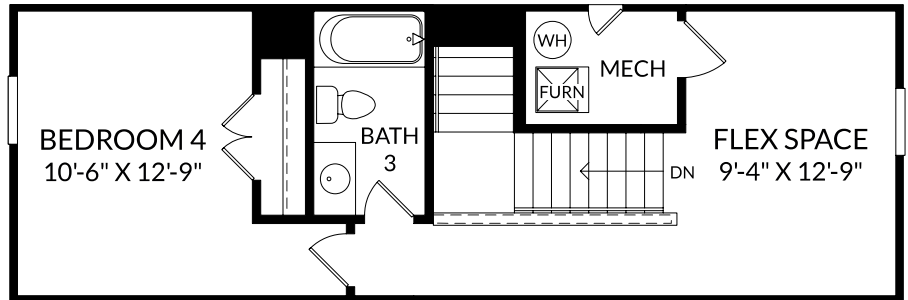

The Bancroft

Main Level
 3 Beds
 3 Full Baths
 2 Car Garage
 1,554 Sq. Ft.

Selected Options:

Raised Tray Ceiling at Primary Suite

Elevation D
 Stairs to Attic Space
 Study
 Patio 2

The Bancroft

Upper Level

3 Beds

3 Full Baths

2 Car Garage

1,554 Sq. Ft.

Selected Options:

Bedroom 4/Bath 3