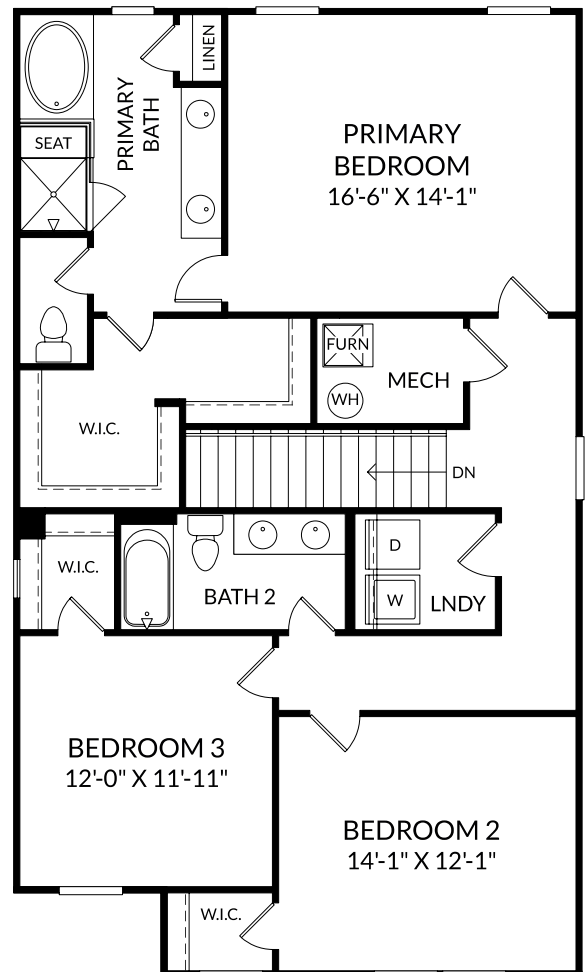

The Hollins

Main Level

4 Beds

3 Full Baths

2 Car Garage

2,455 Sq. Ft.

Selected Options:

Bedroom 4 with Bath 3

Elevation C

Bench with Cubbies

Patio

The Hollins

Upper Level

4 Beds

3 Full Baths

2 Car Garage

2,455 Sq. Ft.

Selected Options:

Elevation C

Primary Bath Layout with Garden Tub

2nd Sink at Bath 2