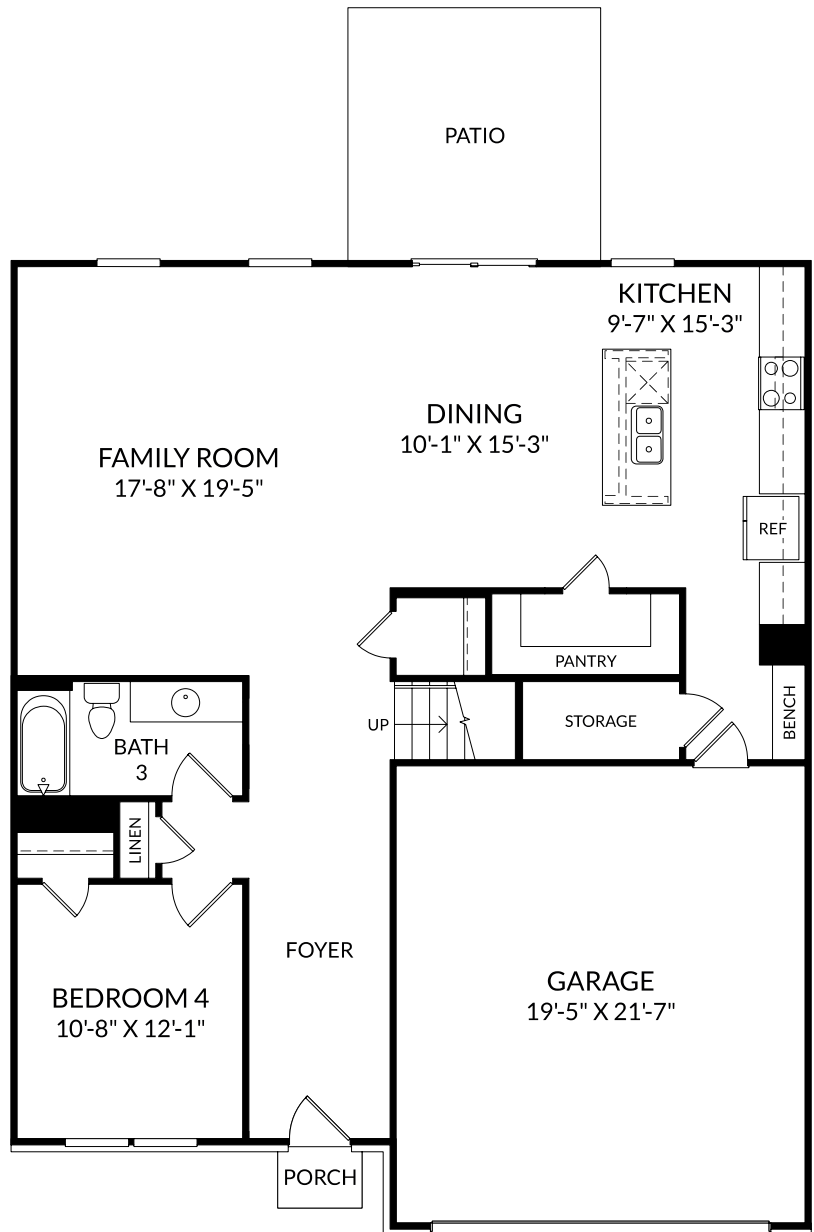

The Hollins

Main Level

4 Beds

3 Full Baths

2 Car Garage

2,455 Sq. Ft.

Selected Options:

Bedroom 4 with Bath 3

Elevation C

Bench with Cubbies

Patio

The Hollins

Upper Level

4 Beds

3 Full Baths

2 Car Garage

2,455 Sq. Ft.

Selected Options:

Elevation C

Primary Bath Layout with Garden Tub

2nd Sink at Bath 2