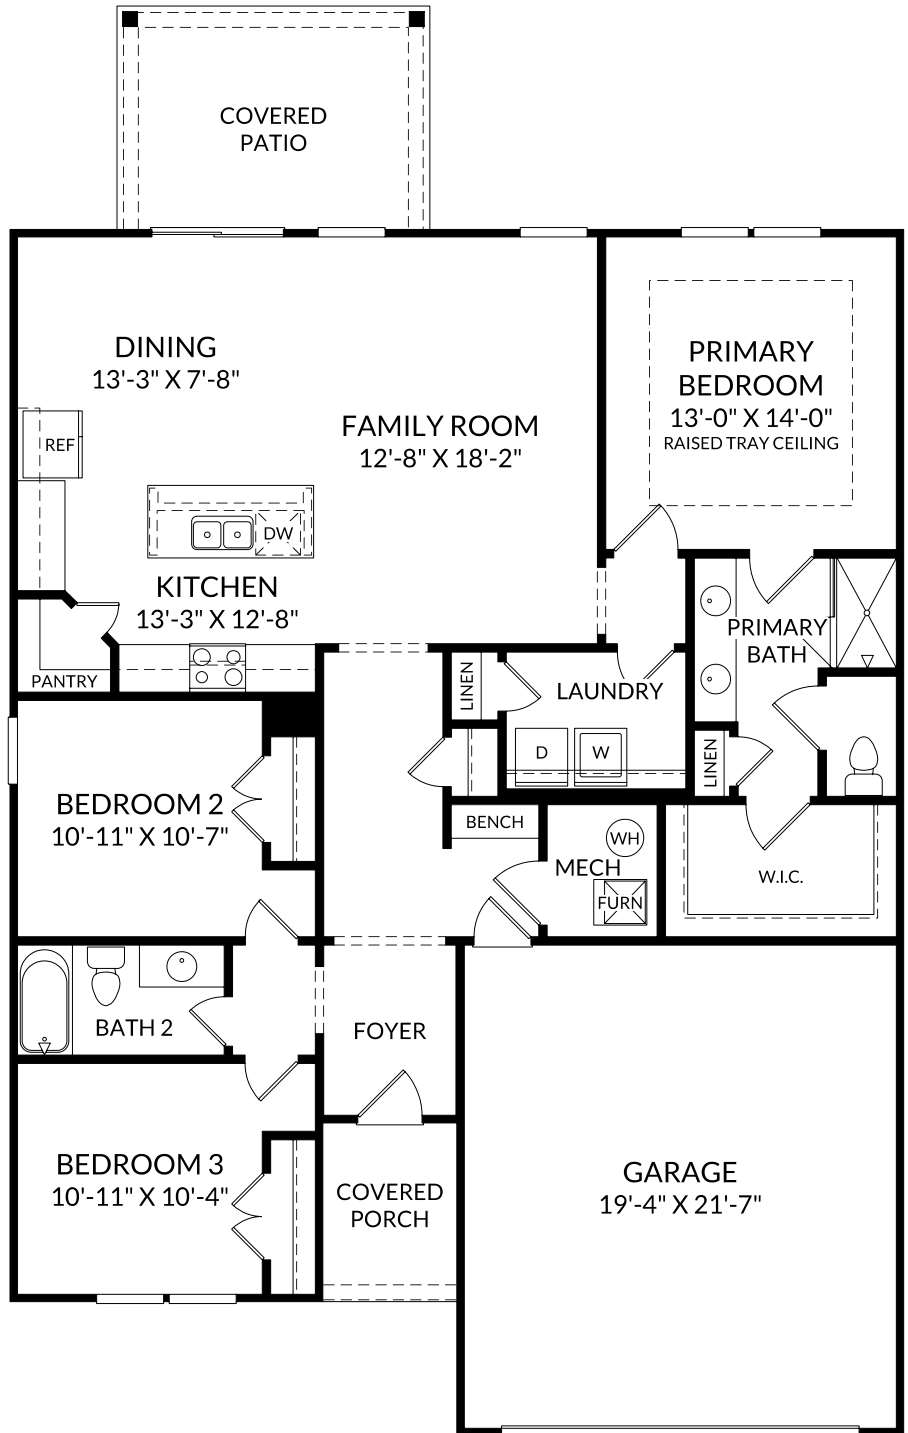

**The Bancroft**

Main Level

3 Beds

2 Full Baths

1,554 Sq. Ft.

**Selected Options:**

Raised Tray Ceiling at Primary Suite

Bench with Cubbies

Covered Patio