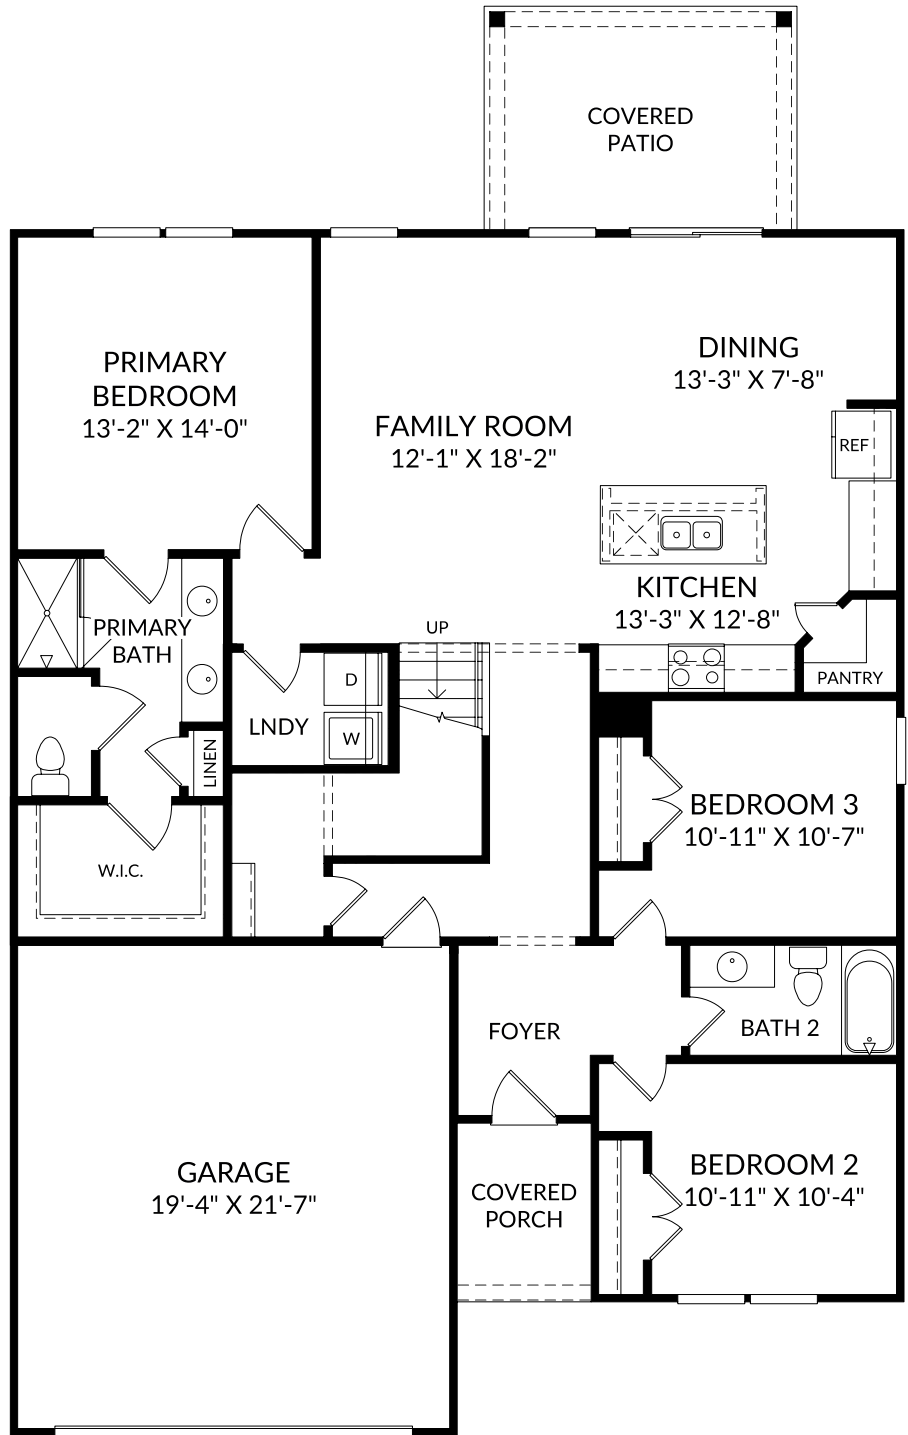

The Bancroft

Main Level

4 Beds

3 Full Baths

2 Car Garage

1,554 Sq. Ft.

Selected Options:

Covered Patio

Stairs to Attic Space

The Bancroft

Upper Level

4 Beds

3 Full Baths

2 Car Garage

1,554 Sq. Ft.

Selected Options:

Bedroom 4/Bath 3