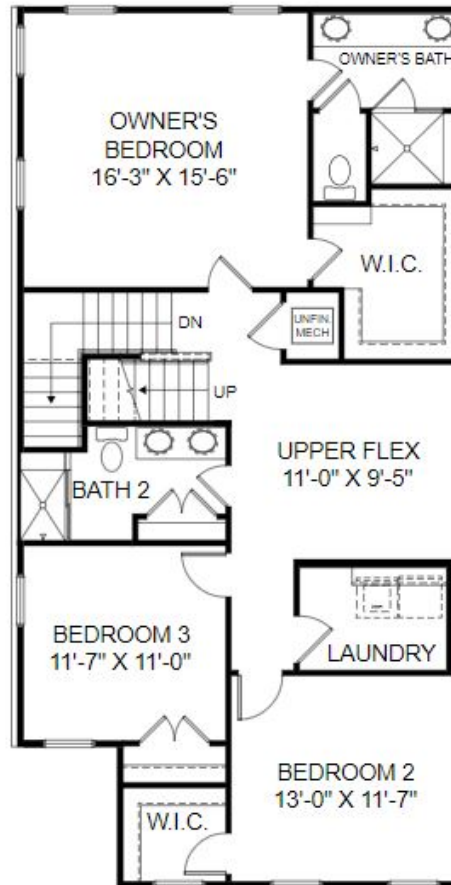

THE CALVIN AT THE ENCLAVE AT WEST VILLAGE

Home Site 321 | 3 Bedrooms | 2.5 Bathrooms | 2,519 Square Feet

Main Level

Upper Level

Loft Level

2132 Mars Hill Lane, Apex, NC 27502

©Stanley Martin Homes | In our continued effort of design enhancement, actual product may vary in dimension or details from these drawings and are subject to change without notice. Please consult the Neighborhood Sales Manager for detailed specifications. This brochure is for illustrative purposes and not part of our legal contract.