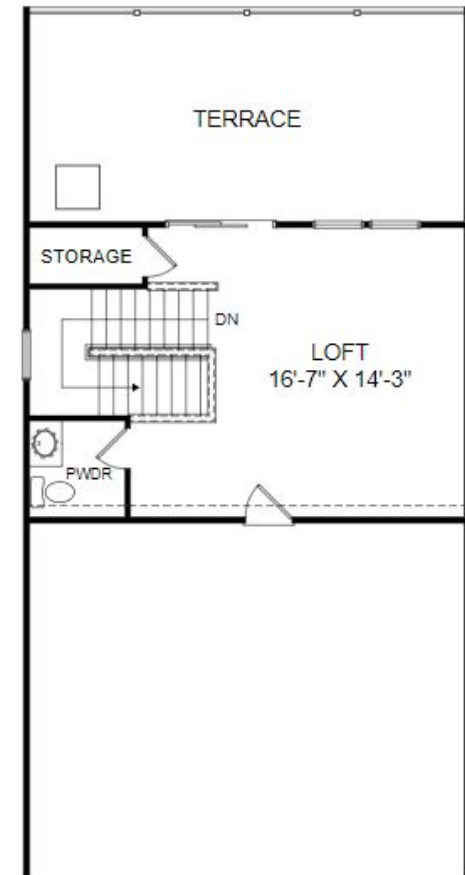

THE CALVIN AT THE ENCLAVE AT WEST VILLAGE

Home Site 321 | 3 Bedrooms | 2.5 Bathrooms | 2,519 Square Feet

Main Level

Upper Level

Loft Level

2132 Mars Hill Lane, Apex, NC 27502

©Stanley Martin Homes | In our continued effort of design enhancement, actual product may vary in dimension or details from these drawings and are subject to change without notice. Please consult the Neighborhood Sales Manager for detailed specifications. This brochure is for illustrative purposes and not part of our legal contract.