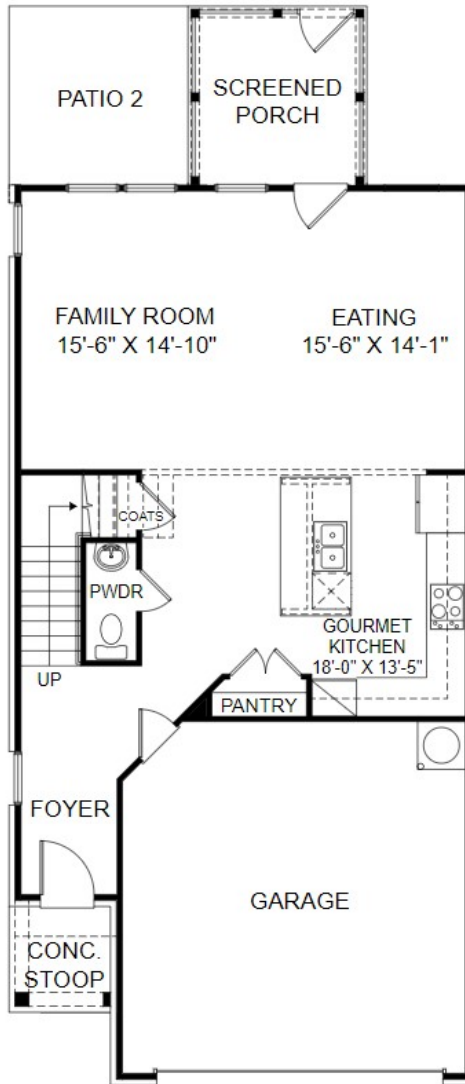

THE CALVIN AT THE ENCLAVE AT WEST VILLAGE

Home Site 321 | 3 Bedrooms | 2.5 Bathrooms | 2,519 Square Feet

Main Level

Upper Level

Loft Level

2132 Mars Hill Lane, Apex, NC 27502

©Stanley Martin Homes | In our continued effort of design enhancement, actual product may vary in dimension or details from these drawings and are subject to change without notice. Please consult the Neighborhood Sales Manager for detailed specifications. This brochure is for illustrative purposes and not part of our legal contract.