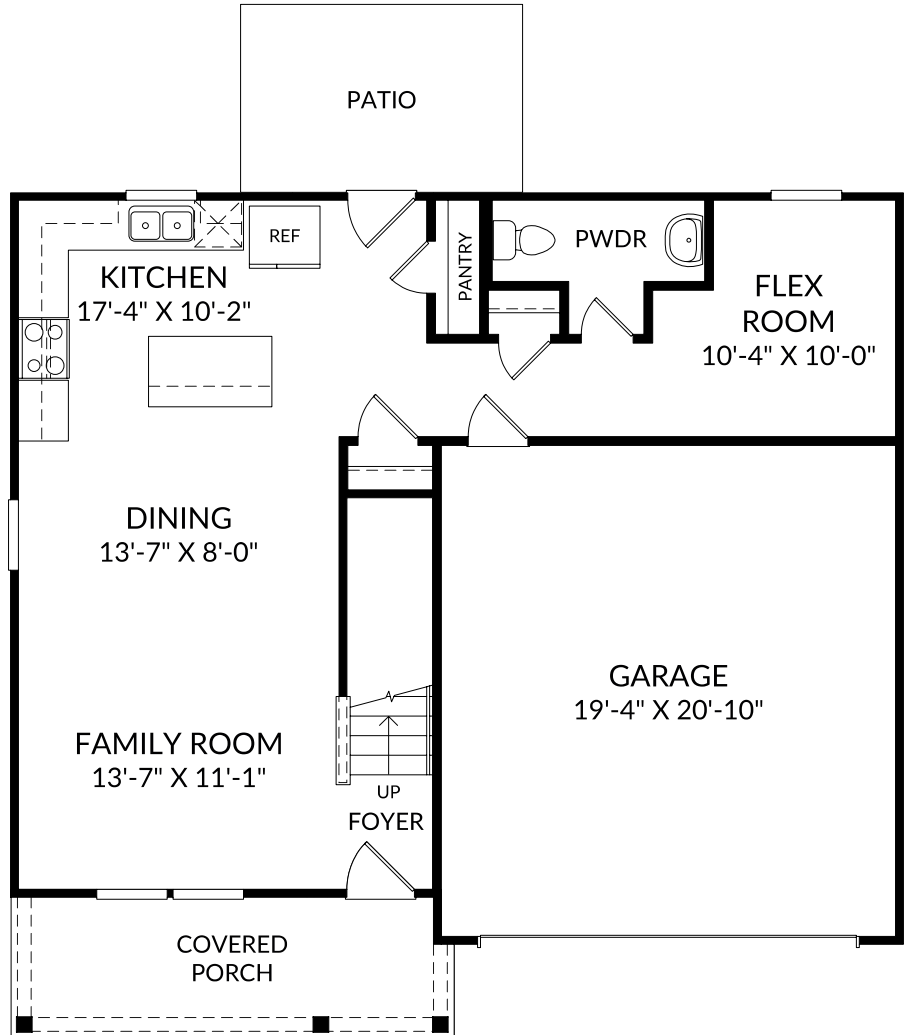

The Teagan

Main Level

3 Beds

2 Full Baths | 1 Half Bath

2 Car Garage

Selected Options:

Elevation E

Patio

Island

The Teagan

Upper Level

3 Beds

2 Full Baths | 1 Half Bath

2 Car Garage

Selected Options:

2nd Sink at Primary Bath