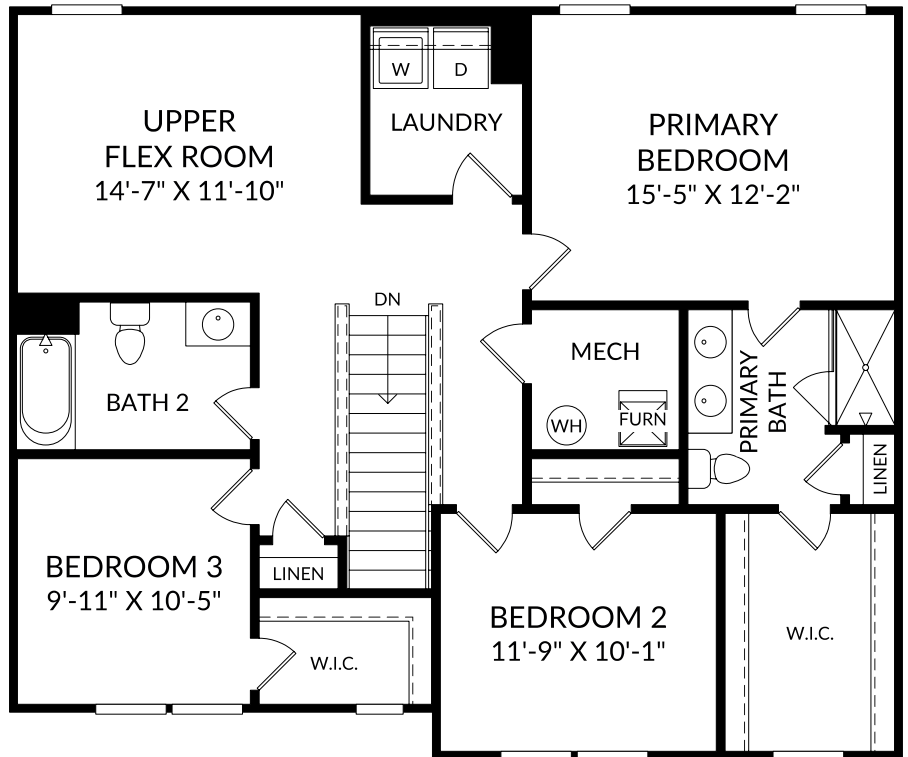

The Teagan

Main Level

3 Beds

2 Full Baths | 1 Half Bath

2 Car Garage

Selected Options:

Elevation E

Patio

Island

The Teagan

Upper Level

3 Beds

2 Full Baths | 1 Half Bath

2 Car Garage

Selected Options:

2nd Sink at Primary Bath