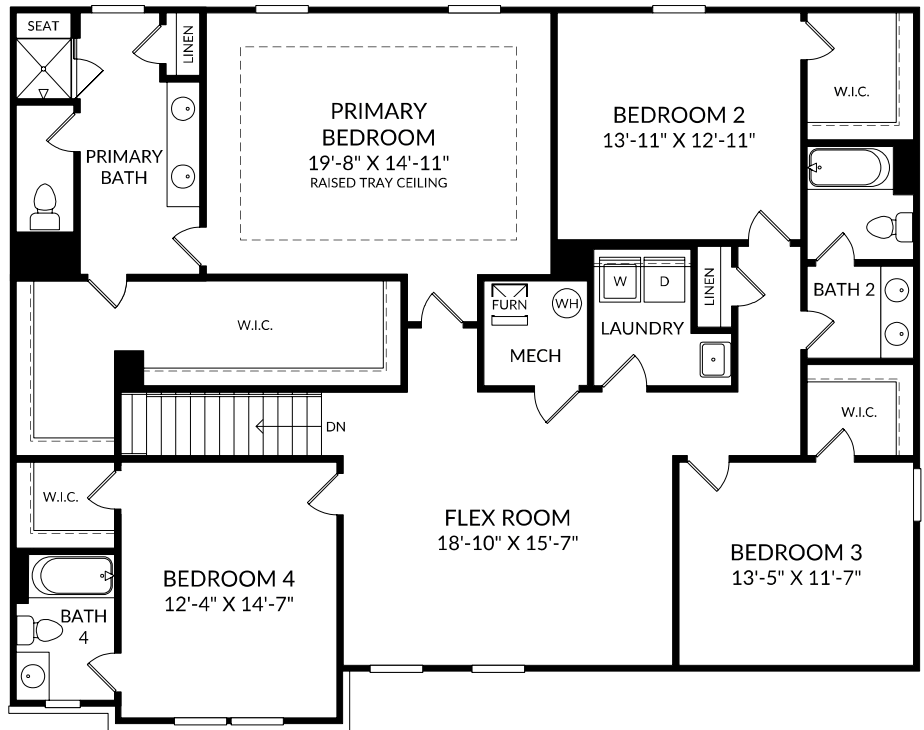

## The Emerson

Main Level

5 Beds

4 Full Baths | 1 Half Bath

2 Car Garage

### Selected Options:

Bedroom 5/Bath 3

Elevation J

Gourmet Kitchen

Bench with Cubbies

Desk at Pocket Office

Fireplace

Screened Patio

## The Emerson

Upper Level

5 Beds

4 Full Baths | 1 Half Bath

2 Car Garage

### Selected Options:

Bath 4

Raised Tray Ceiling at Primary Bedroom

Laundry Tub

2nd Sink at Bath 2

Primary Shower with Seat