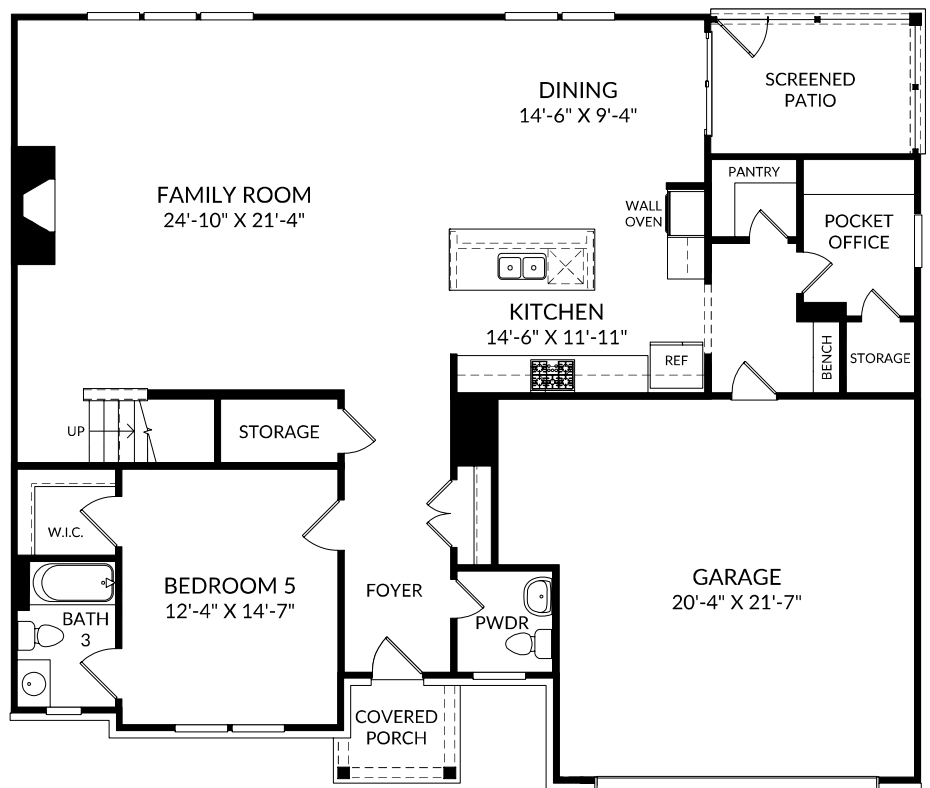

## The Emerson

Main Level

5 Beds

4 Full Baths | 1 Half Bath

2 Car Garage

### Selected Options:

Bedroom 5/Bath 3

Elevation J

Gourmet Kitchen

Bench with Cubbies

Desk at Pocket Office

Fireplace

Screened Patio

## The Emerson

Upper Level

5 Beds

4 Full Baths | 1 Half Bath

2 Car Garage

### Selected Options:

Bath 4

Raised Tray Ceiling at Primary Bedroom

Laundry Tub

2nd Sink at Bath 2

Primary Shower with Seat