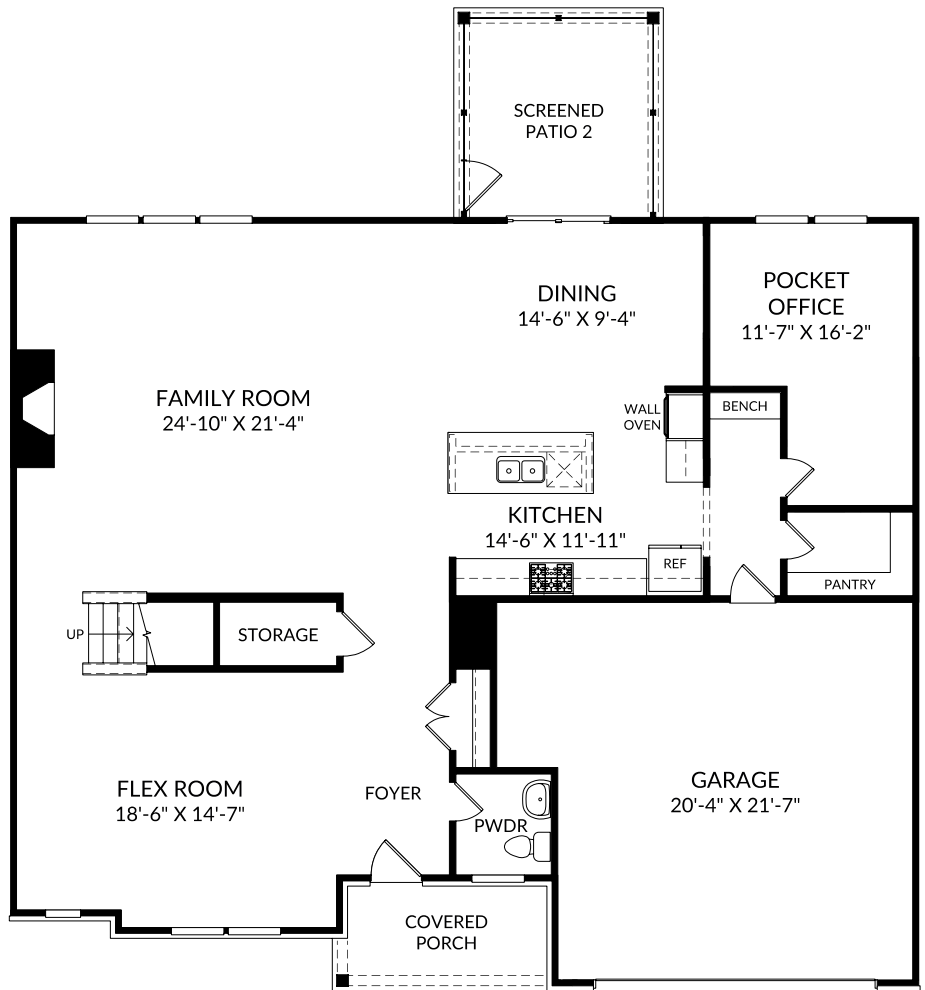

The Emerson

Main Level

5 Beds

3 Full Baths | 1 Half Bath

2 Car Garage

Selected Options:

Elevation H

Gourmet Kitchen

Bench with Cubbies

Large Pocket Office

Fireplace

Screened Patio 2

The Emerson

Upper Level

5 Beds

3 Full Baths | 1 Half Bath

2 Car Garage

Selected Options:

Bedroom 6

Bath 4

Raised Tray Ceiling at Primary Bedroom

Laundry Tub

Window at Bath 2

2nd Sink at Bath 2

Primary Bath Garden Tub