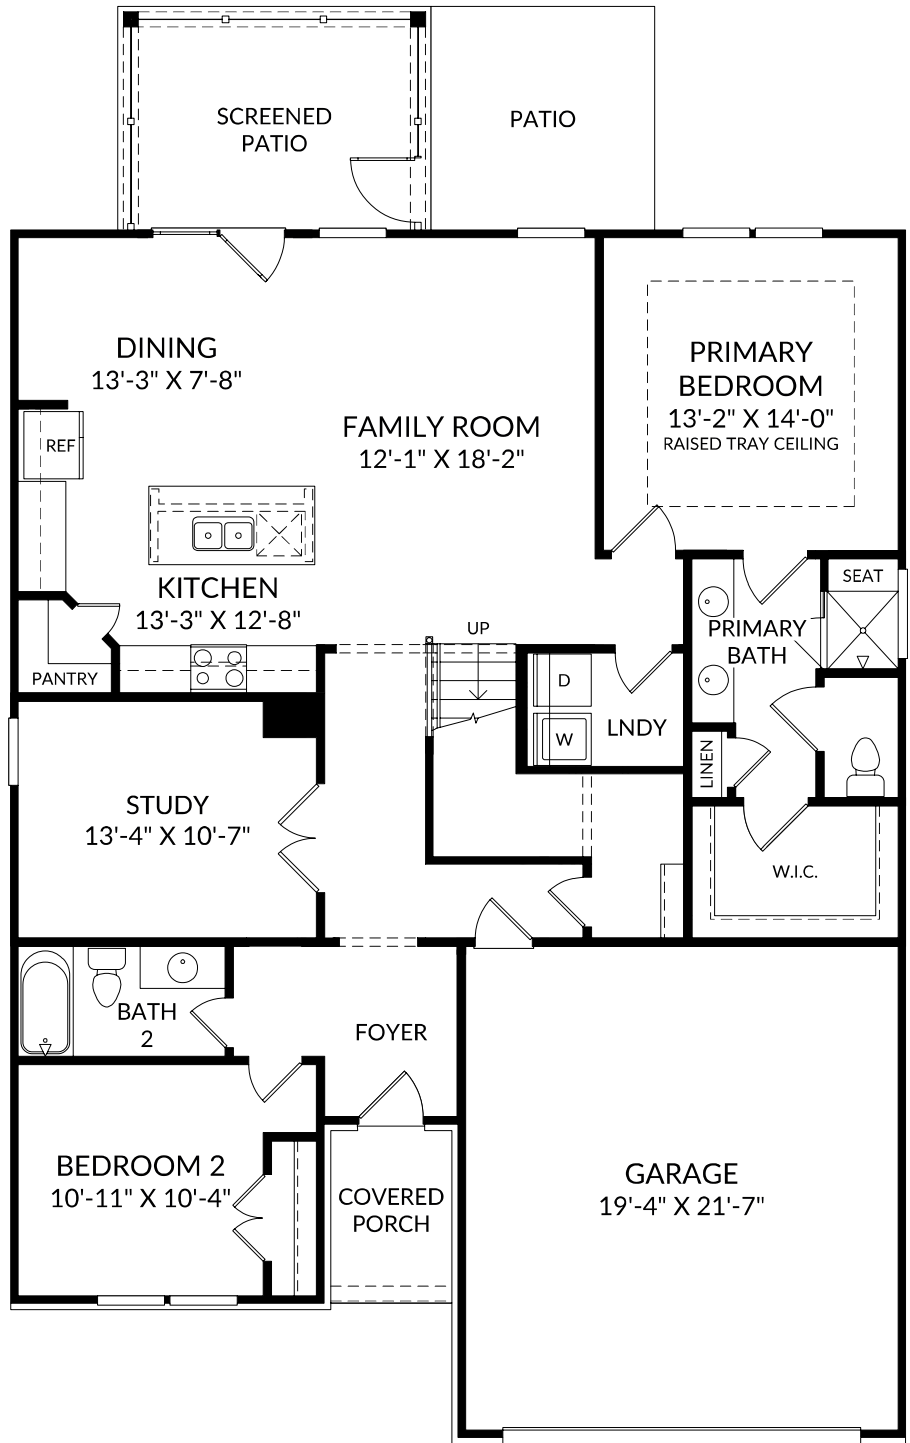

The Bancroft

Main Level
 2 Beds
 2 Full Baths
 2 Car Garage
 1,554 Sq. Ft.

Selected Options:

- Raised Tray Ceiling at Primary Suite
- Primary Bath Shower with Seat
- Atrium Door at Dining
- Stairs to Finished Attic
- Study
- Screened Patio
- Patio 2
- Elevation H
- Open Rail at Main Level

The Bancroft

Upper Level

2 Beds

2 Full Baths

2 Car Garage

1,554 Sq. Ft.

No Options Selected