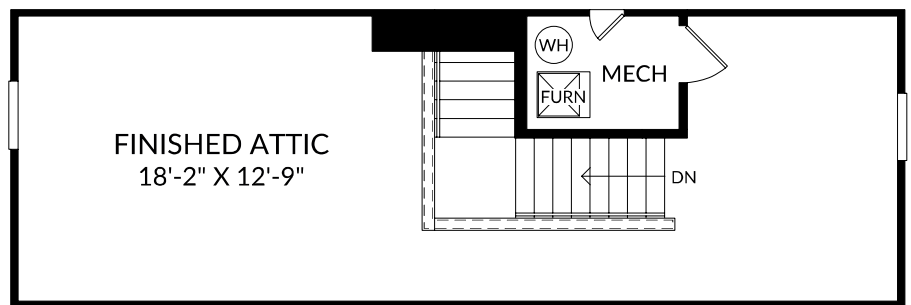

The Bancroft

Main Level
 2 Beds
 2 Full Baths
 2 Car Garage
 1,554 Sq. Ft.

Selected Options:

- Raised Tray Ceiling at Primary Suite
- Primary Bath Shower with Seat
- Atrium Door at Dining
- Stairs to Finished Attic
- Study
- Screened Patio
- Patio 2
- Elevation H
- Open Rail at Main Level

The Bancroft

Upper Level

2 Beds

2 Full Baths

2 Car Garage

1,554 Sq. Ft.

No Options Selected