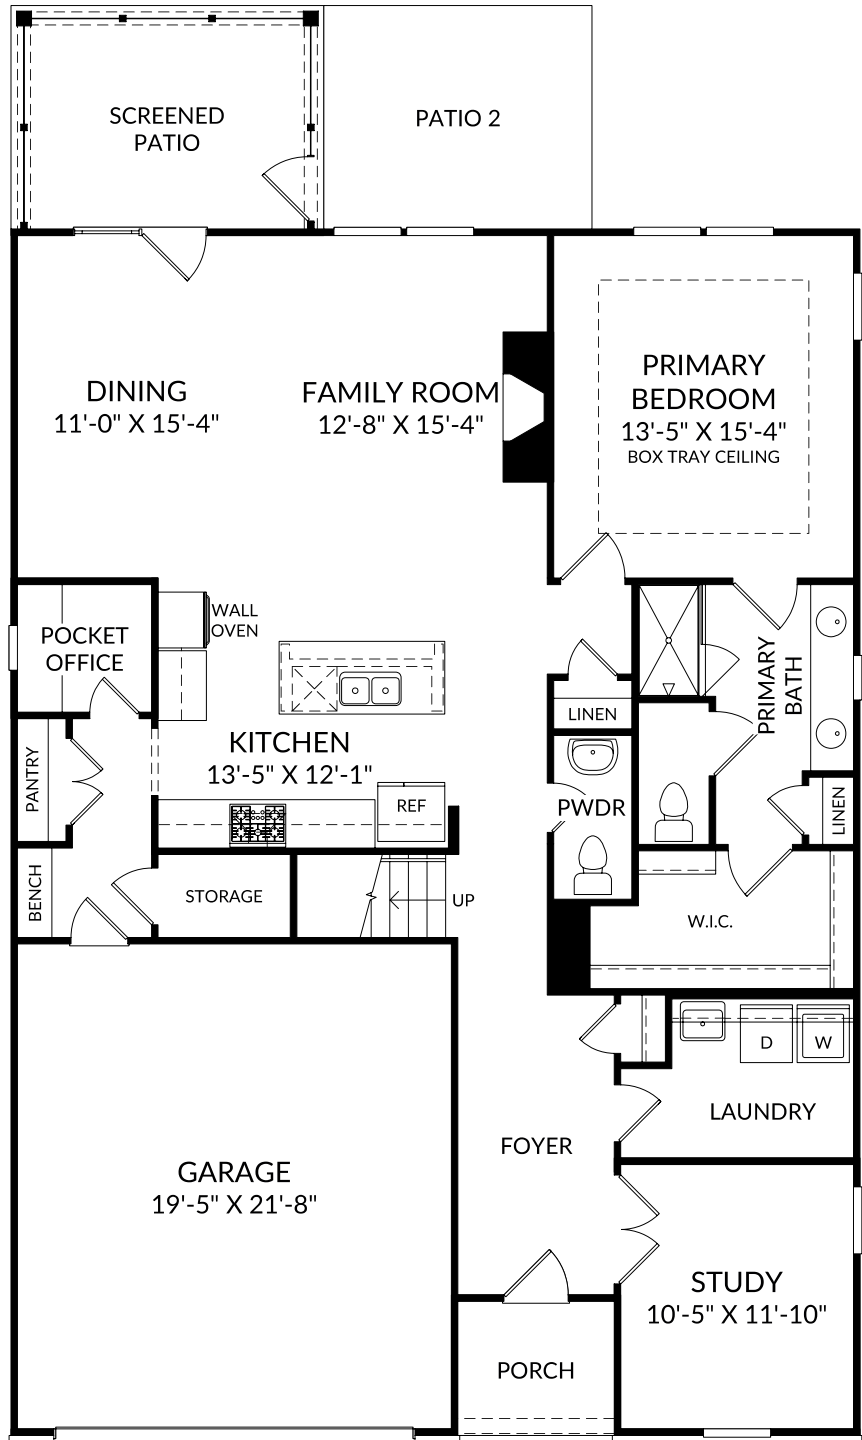

The Garland

Main Level

3 Beds

2 Full Baths | 1 Half Bath

2 Car Garage

2,316 Sq. Ft.

Selected Options:

- Study
- Elevation G
- Bench with Cubbies
- Laundry Tub
- Gourmet Kitchen
- Desk at Pocket Office
- Atrium Door
- Screened Patio
- Raised Tray Ceiling at Primary Bedroom
- Fireplace
- Patio 2

The Garland

Upper level

3 Beds

2 Full Baths | 1 Half Bath

2 Car Garage

2,316 Sq. Ft.

Selected Options:

Bath 3