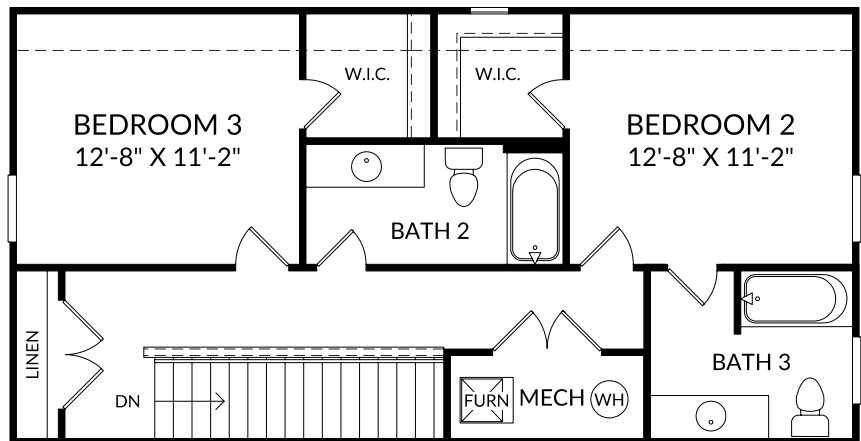

The Garland

Main Level

3 Beds

2 Full Baths | 1 Half Bath

2 Car Garage

2,316 Sq. Ft.

Selected Options:

- Study
- Elevation G
- Bench with Cubbies
- Laundry Tub
- Gourmet Kitchen
- Desk at Pocket Office
- Atrium Door
- Screened Patio
- Raised Tray Ceiling at Primary Bedroom
- Fireplace
- Patio 2

The Garland

Upper level

3 Beds

2 Full Baths | 1 Half Bath

2 Car Garage

2,316 Sq. Ft.

Selected Options:

Bath 3