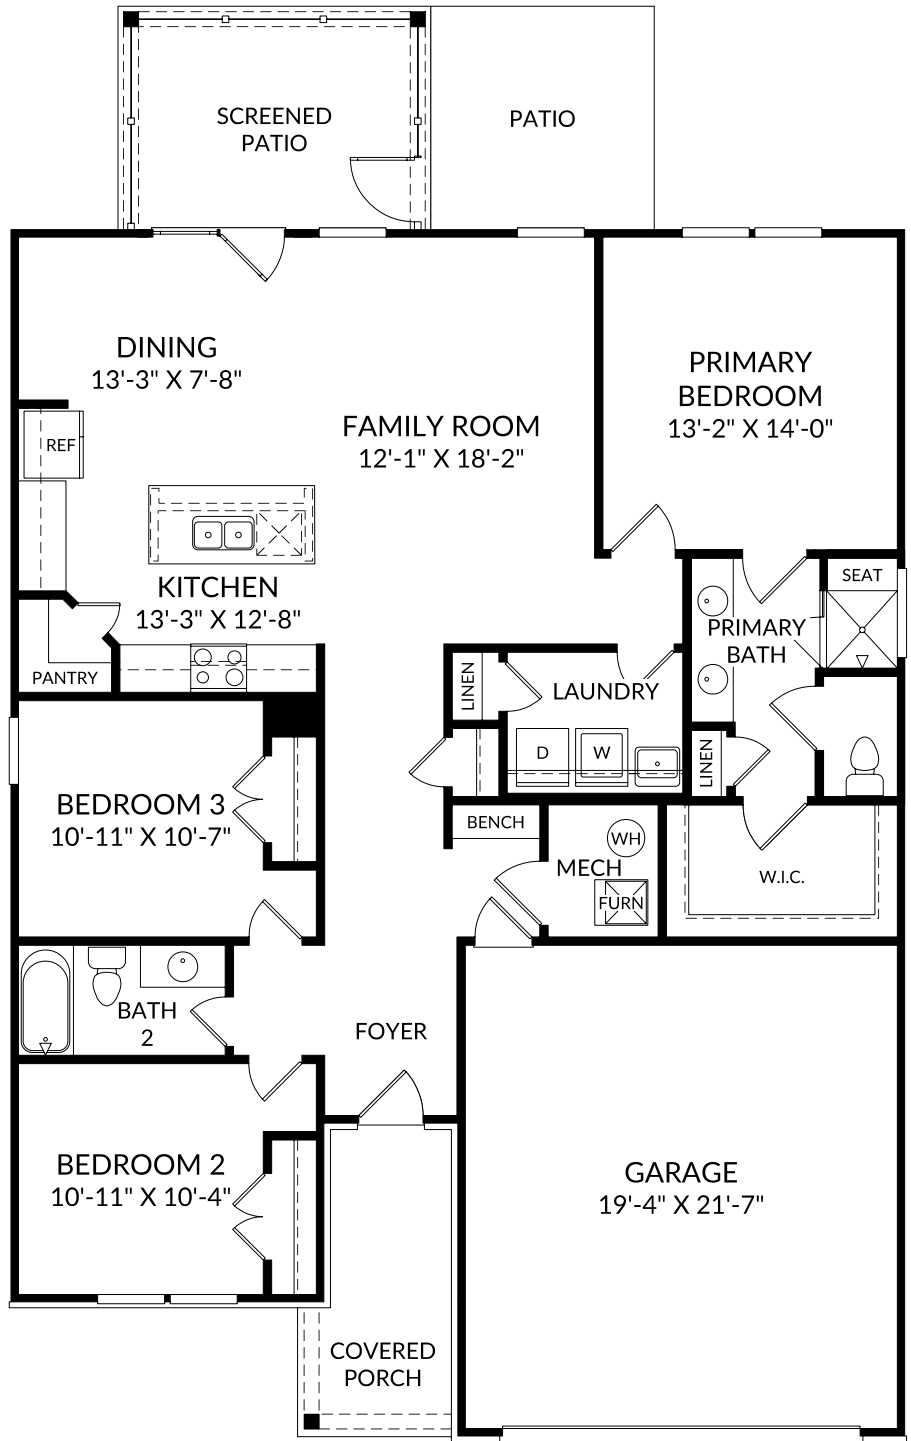

The Bancroft

Main Level
 3 Beds
 2 Full Baths
 2 Car Garage
 1,554 Sq. Ft.

Selected Options:

- Primary Bath Shower with Seat
- Laundry Tub
- Bench with Cubbies
- Atrium Door at Dining
- Screened Patio
- Patio 2
- Elevation G