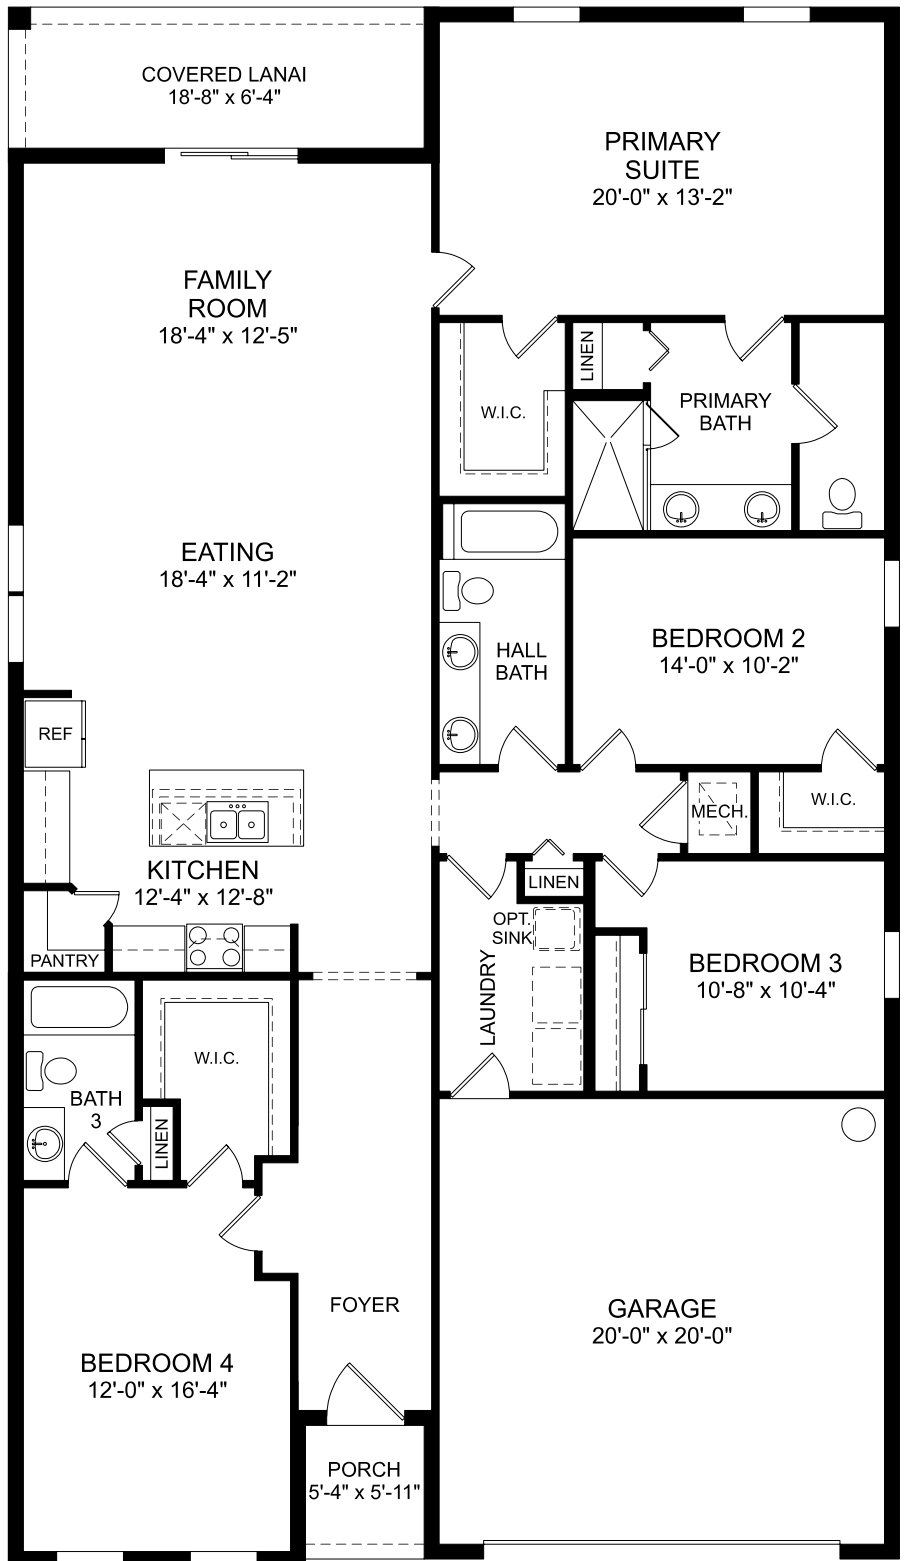

**Webber**

First Floor  
 4 Beds  
 3 Full Baths  
 2,210 Sq. Ft.

**Selected Options:**

- Covered Lanai
- Bedroom 4 Suite

The floor plans shown are for general illustration purposes only. All dimensions are approximate. Actual product and specifications (including windows, doors and room layout) may vary in dimension or detail from the illustration shown, may vary with each different elevation available for a particular floor plan, and are subject to change without notice. Optional features shown may not be available in all communities or for all homesites. Certain optional features must be purchased together or must be purchased for a particular homesite. See the actual architectural plans for clarification of dimensions and optional features for each home, elevation and homesite.