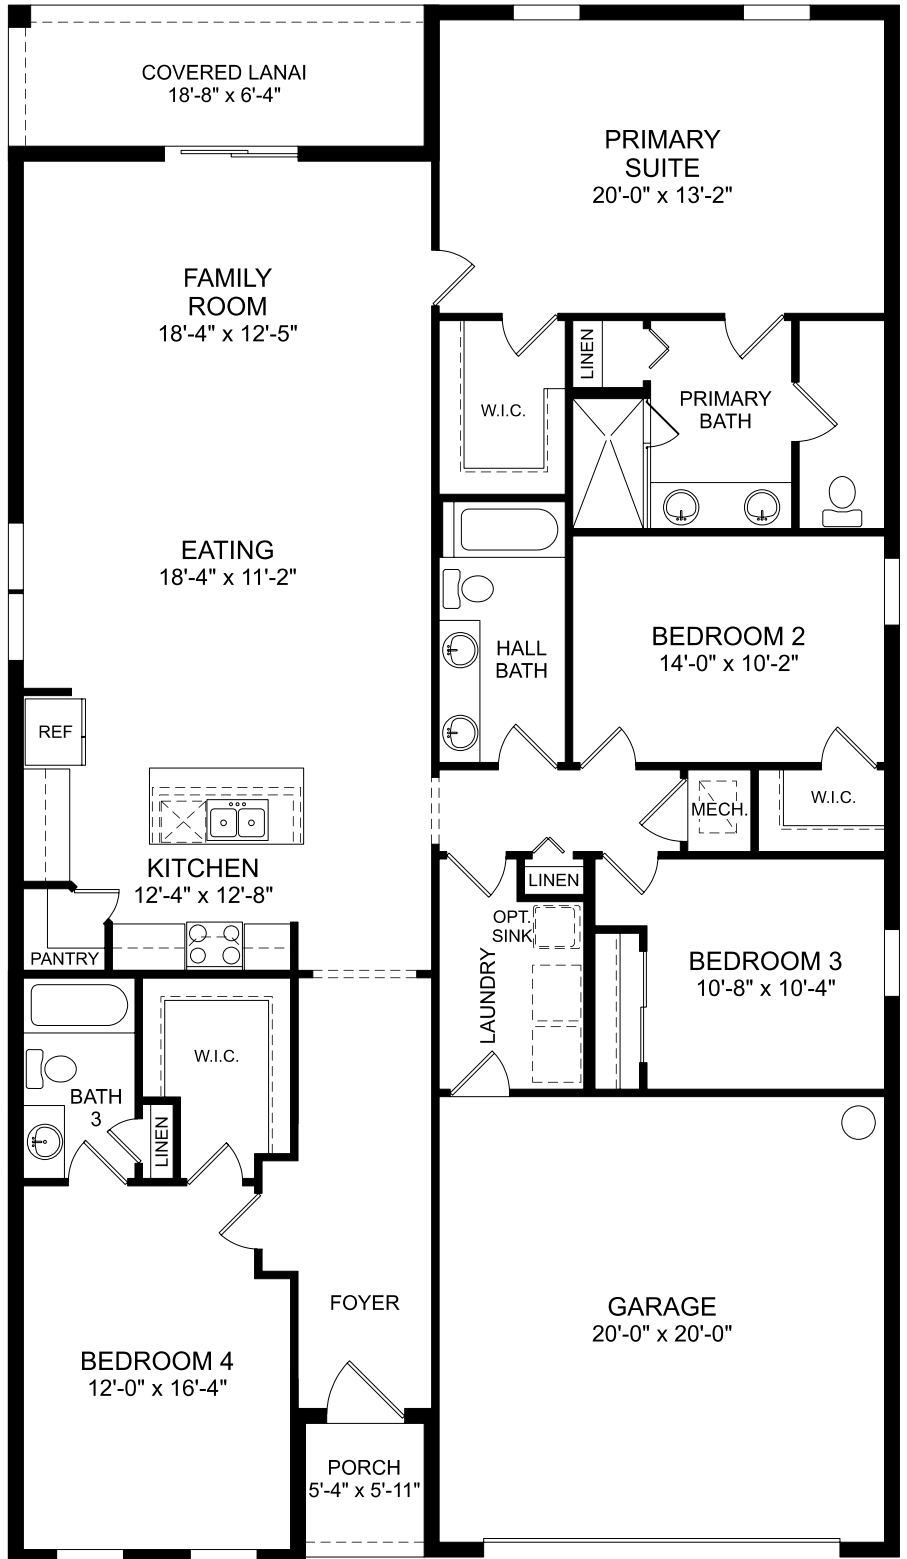

**Webber**

First Floor  
 4 Beds  
 3 Full Baths  
 2 Car Garage  
 2,210 Sq. Ft.

**Selected Options:**

Covered Lanai  
 Bedroom 4 Suite

The floor plans shown are for general illustration purposes only. All dimensions are approximate. Actual product and specifications (including windows, doors and room layout) may vary in dimension or detail from the illustration shown, may vary with each different elevation available for a particular floor plan, and are subject to change without notice. Optional features shown may not be available in all communities or for all homesites. Certain optional features must be purchased together or must be purchased for a particular homesite. See the actual architectural plans for clarification of dimensions and optional features for each home, elevation and homesite.