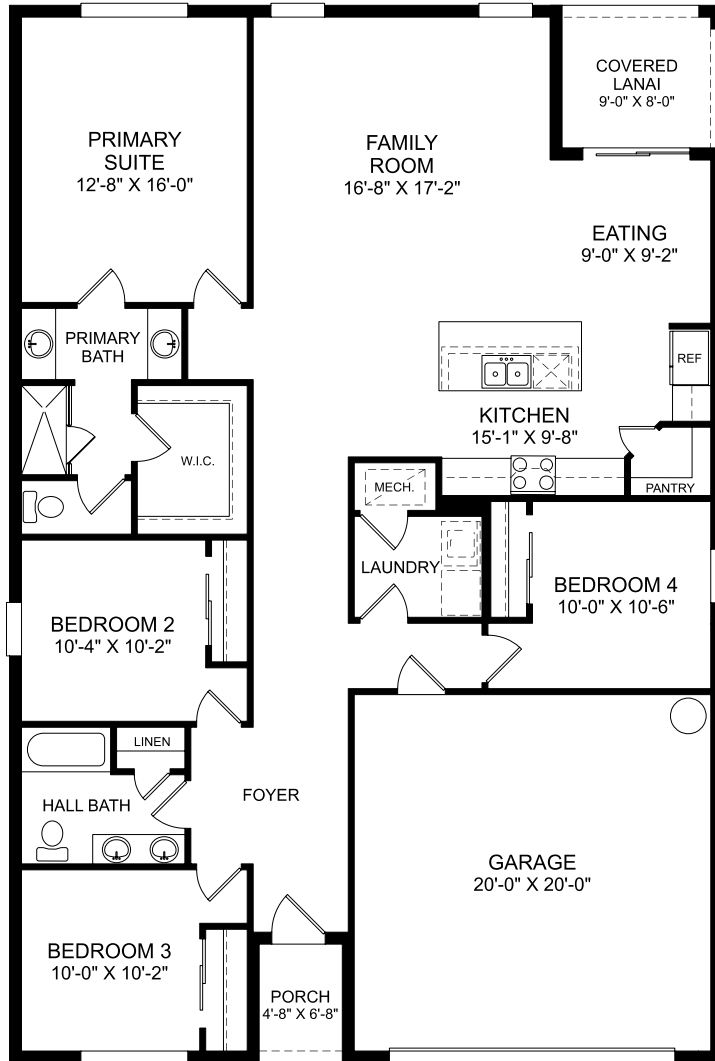

Juniper-Sorrento Pines

First Floor

- 4 Beds
- 2 Full Baths
- 2 Car Garage
- 1,839 Sq. Ft.

Selected Options:

Covered Lanai

The floor plans shown are for general illustration purposes only. All dimensions are approximate. Actual product and specifications (including windows, doors and room layout) may vary in dimension or detail from the illustration shown, may vary with each different elevation available for a particular floor plan, and are subject to change without notice. Optional features shown may not be available in all communities or for all homesites. Certain optional features must be purchased together or must be purchased for a particular homesite. See the actual architectural plans for clarification of dimensions and optional features for each home, elevation and homesite.