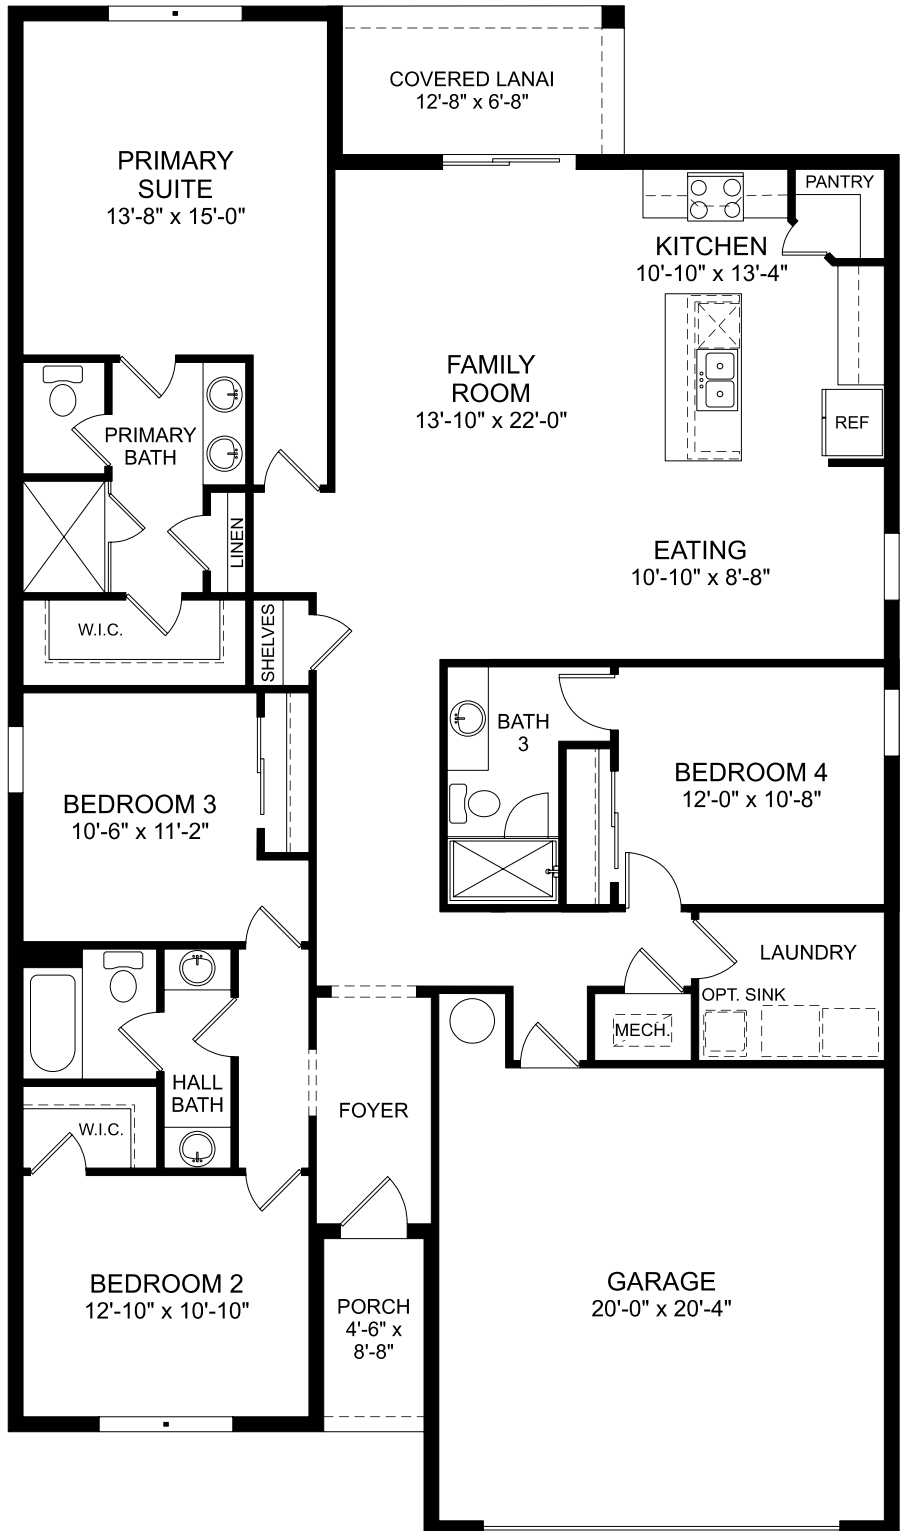

Seaton

First Floor
 5 Beds
 2 Full Baths
 2,001 Sq. Ft.

Selected Options:

Covered Lanai
 Bedroom 4/Bath 3

The floor plans shown are for general illustration purposes only. All dimensions are approximate. Actual product and specifications (including windows, doors and room layout) may vary in dimension or detail from the illustration shown, may vary with each different elevation available for a particular floor plan, and are subject to change without notice. Optional features shown may not be available in all communities or for all homesites. Certain optional features must be purchased together or must be purchased for a particular homesite. See the actual architectural plans for clarification of dimensions and optional features for each home, elevation and homesite.