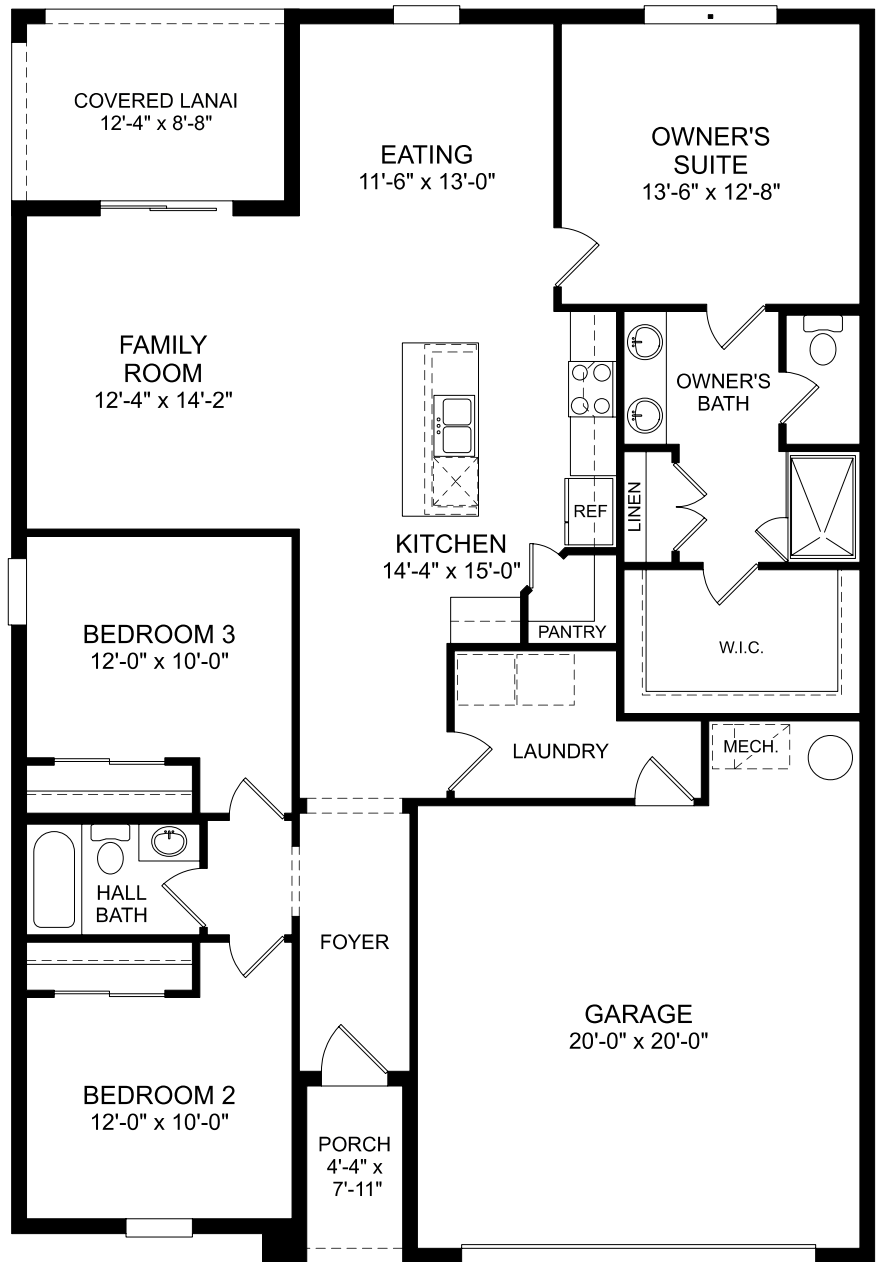

Portland-Sorrento Pines

First Floor
 3 Beds
 2 Full Baths
 1,589 Sq. Ft.

Selected Options:

Covered Lanai

The floor plans shown are for general illustration purposes only. All dimensions are approximate. Actual product and specifications (including windows, doors and room layout) may vary in dimension or detail from the illustration shown, may vary with each different elevation available for a particular floor plan, and are subject to change without notice. Optional features shown may not be available in all communities or for all homesites. Certain optional features must be purchased together or must be purchased for a particular homesite. See the actual architectural plans for clarification of dimensions and optional features for each home, elevation and homesite.