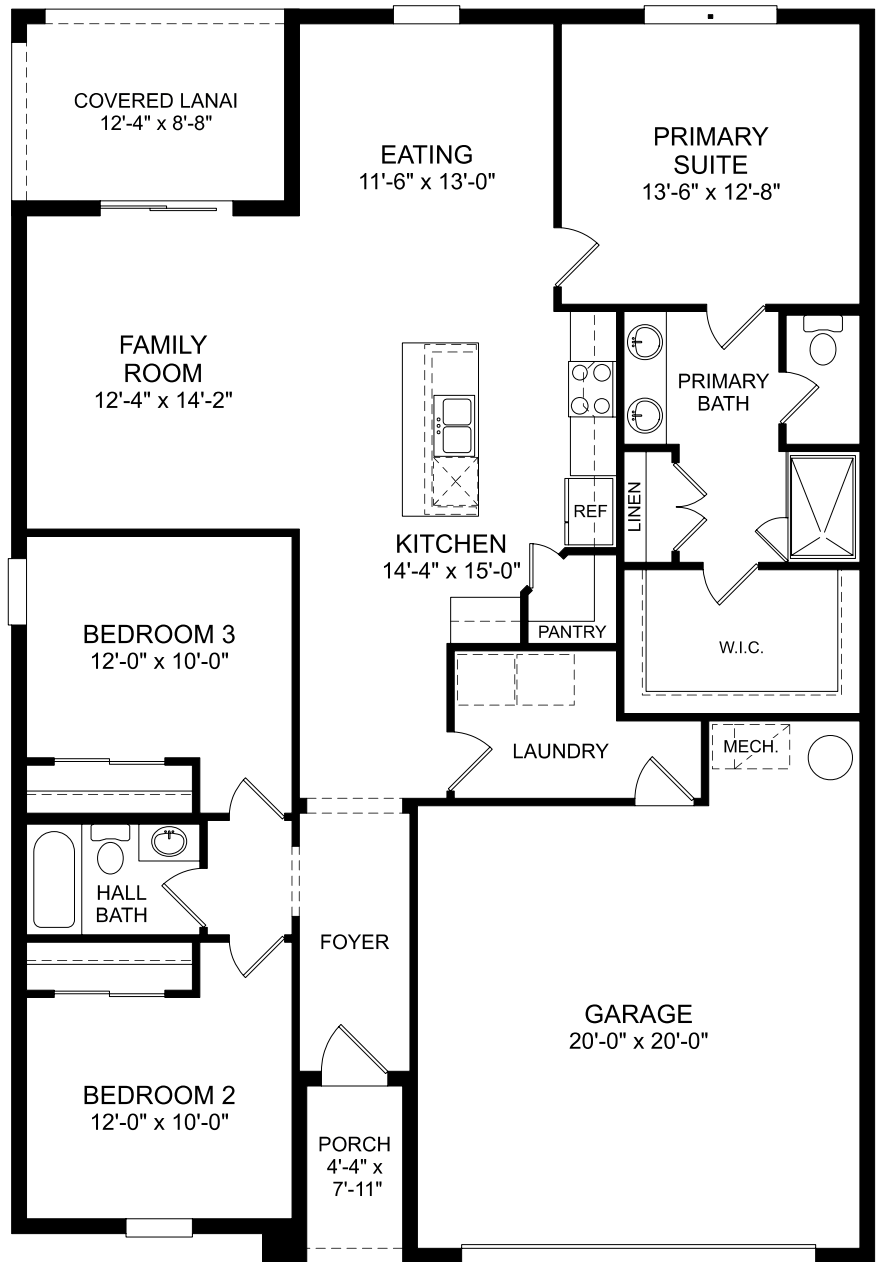

Portland

First Floor
3 Beds
2 Full Baths
2 Car Garage
1,589 Sq. Ft.

Selected Options:

Covered Lanai

The floor plans shown are for general illustration purposes only. All dimensions are approximate. Actual product and specifications (including windows, doors and room layout) may vary in dimension or detail from the illustration shown, may vary with each different elevation available for a particular floor plan, and are subject to change without notice. Optional features shown may not be available in all communities or for all homesites. Certain optional features must be purchased together or must be purchased for a particular homesite. See the actual architectural plans for clarification of dimensions and optional features for each home, elevation and homesite.