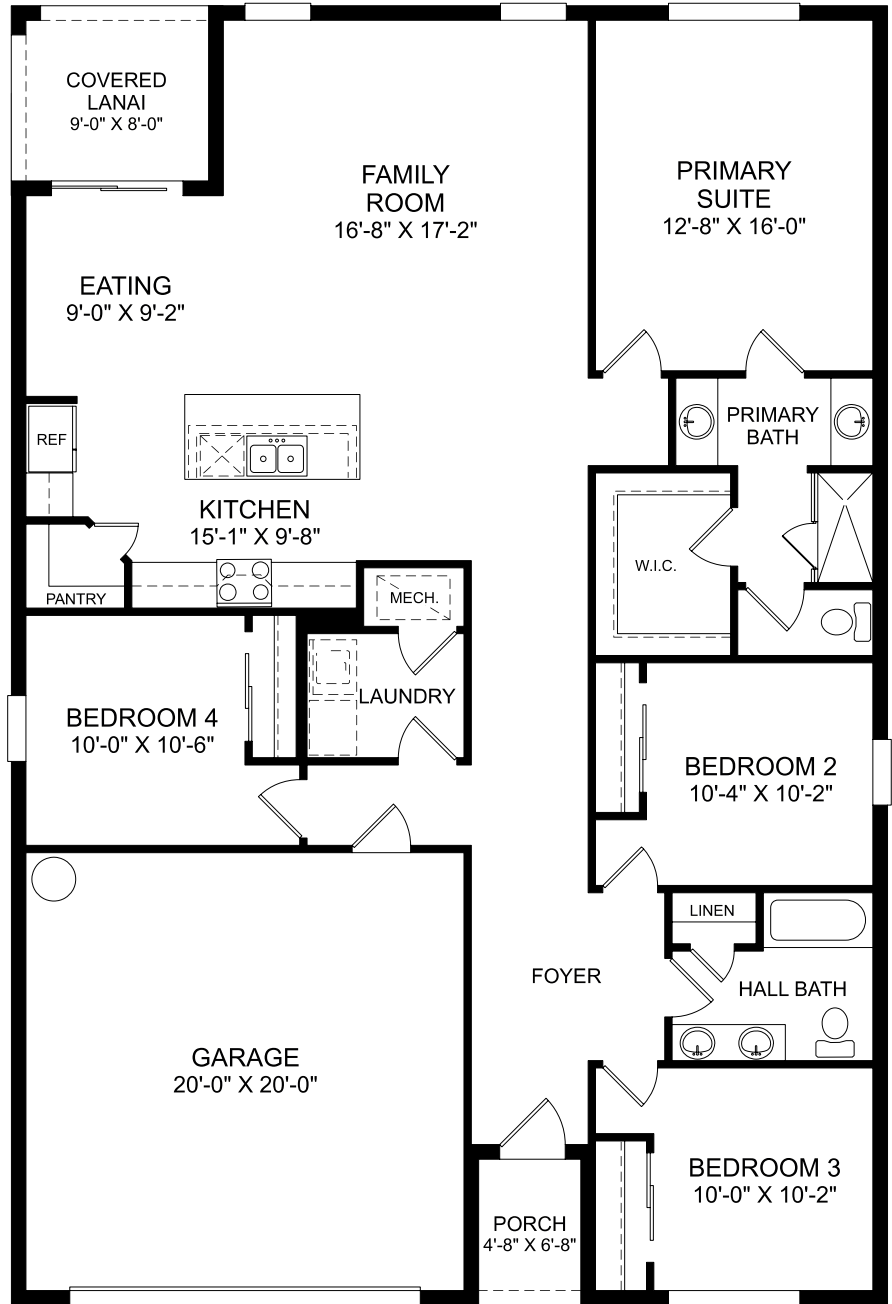

Juniper

First Floor

4 Beds

2 Full Baths

2 Car Garage

1,839 Sq. Ft.

Selected Options:

Covered Lanai