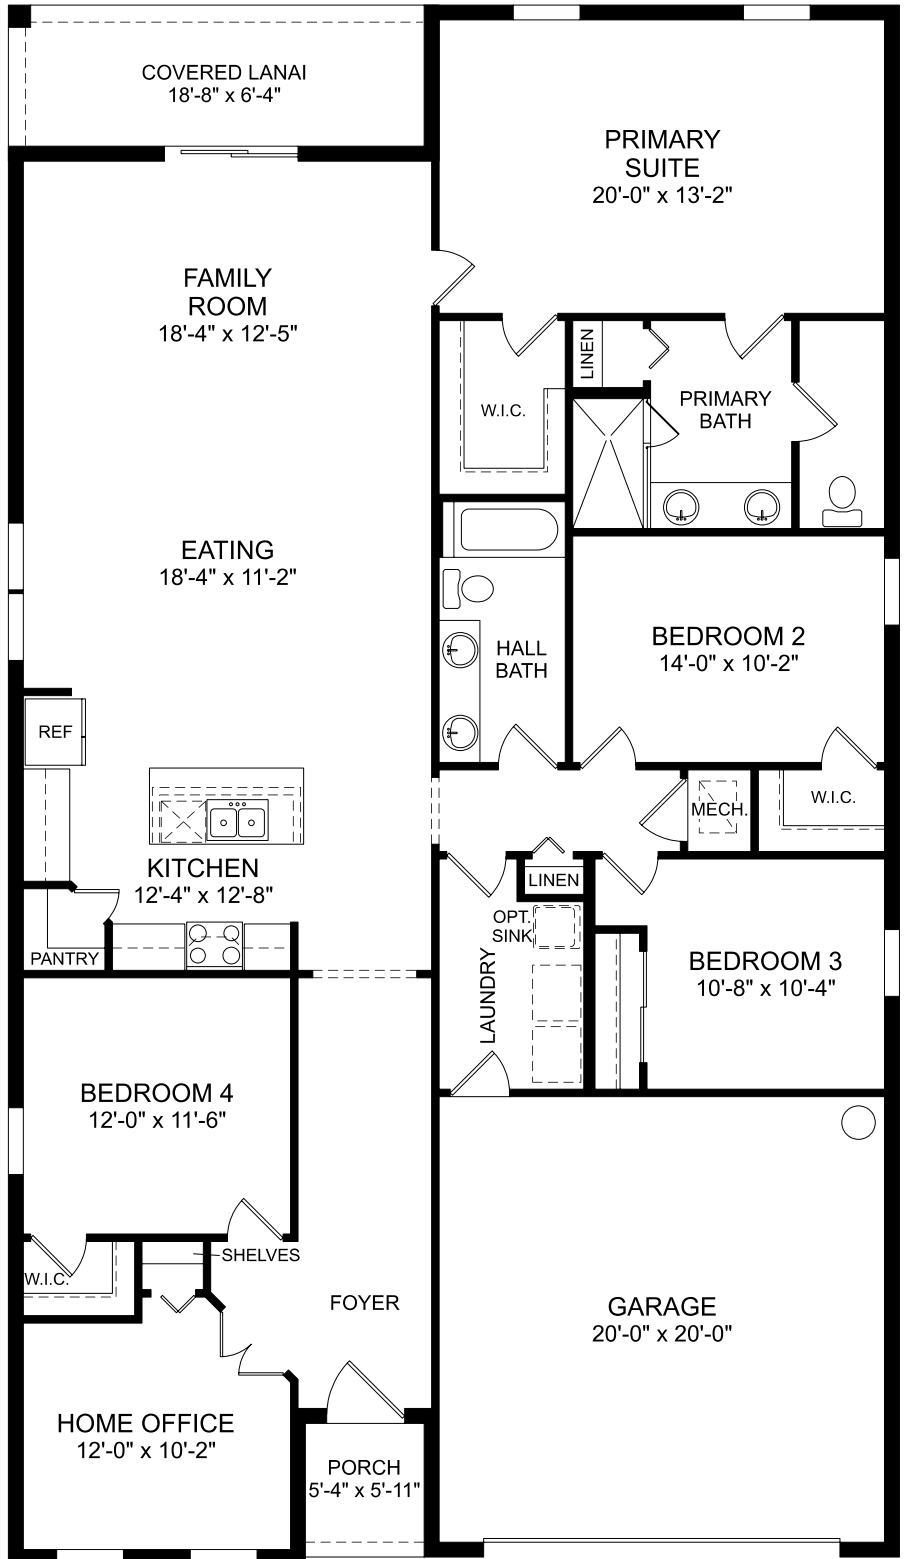

**Webber**

First Floor  
 4 Beds  
 2 Full Baths  
 2 Car Garage  
 2,210 Sq. Ft.

**Selected Options:**

Covered Lanai

The floor plans shown are for general illustration purposes only. All dimensions are approximate. Actual product and specifications (including windows, doors and room layout) may vary in dimension or detail from the illustration shown, may vary with each different elevation available for a particular floor plan, and are subject to change without notice. Optional features shown may not be available in all communities or for all homesites. Certain optional features must be purchased together or must be purchased for a particular homesite. See the actual architectural plans for clarification of dimensions and optional features for each home, elevation and homesite.