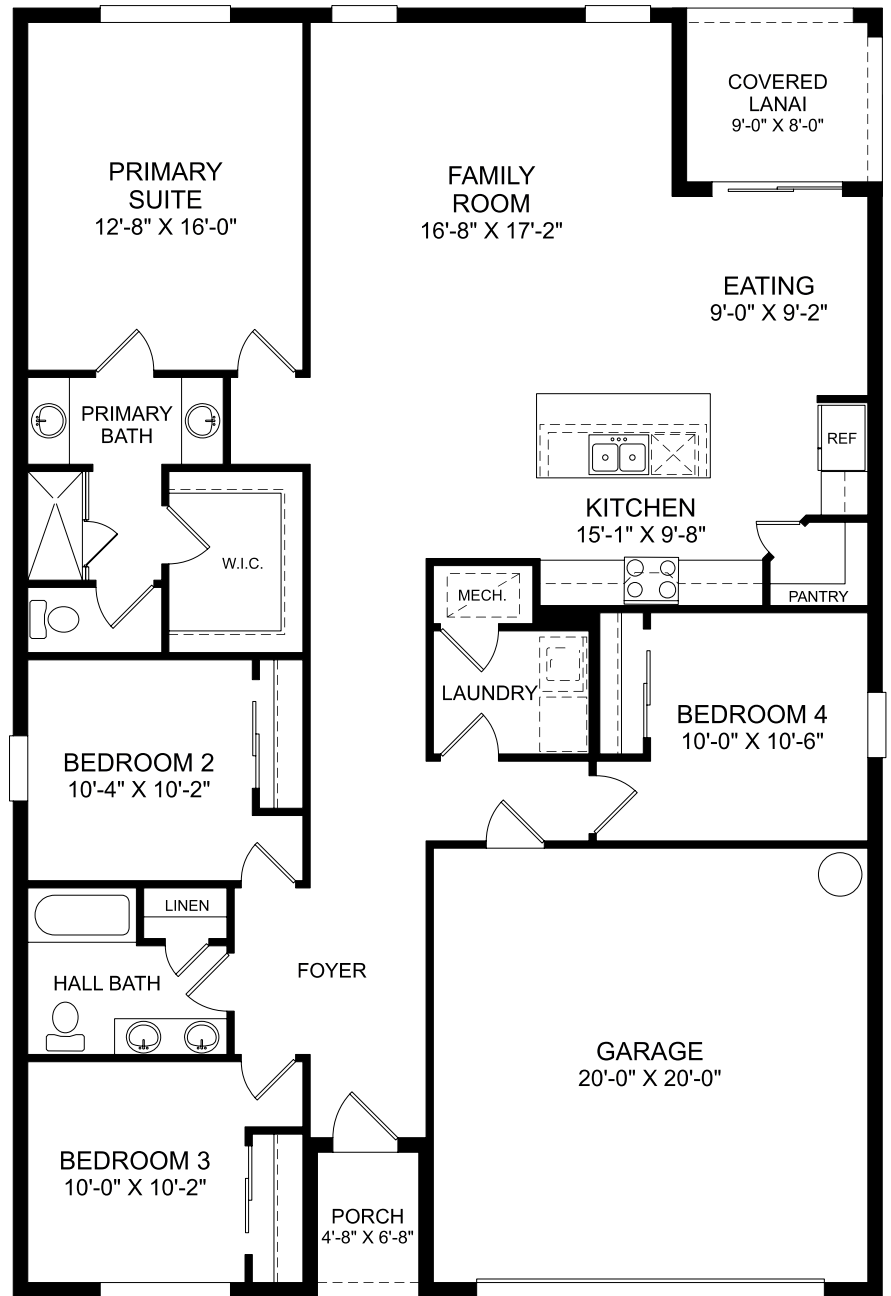

## Juniper

First Floor

4 Beds

2 Full Baths

2 Car Garage

1,839 Sq. Ft.

### Selected Options:

Covered Lanai

The floor plans shown are for general illustration purposes only. All dimensions are approximate. Actual product and specifications (including windows, doors and room layout) may vary in dimension or detail from the illustration shown, may vary with each different elevation available for a particular floor plan, and are subject to change without notice. Optional features shown may not be available in all communities or for all homesites. Certain optional features must be purchased together or must be purchased for a particular homesite. See the actual architectural plans for clarification of dimensions and optional features for each home, elevation and homesite.