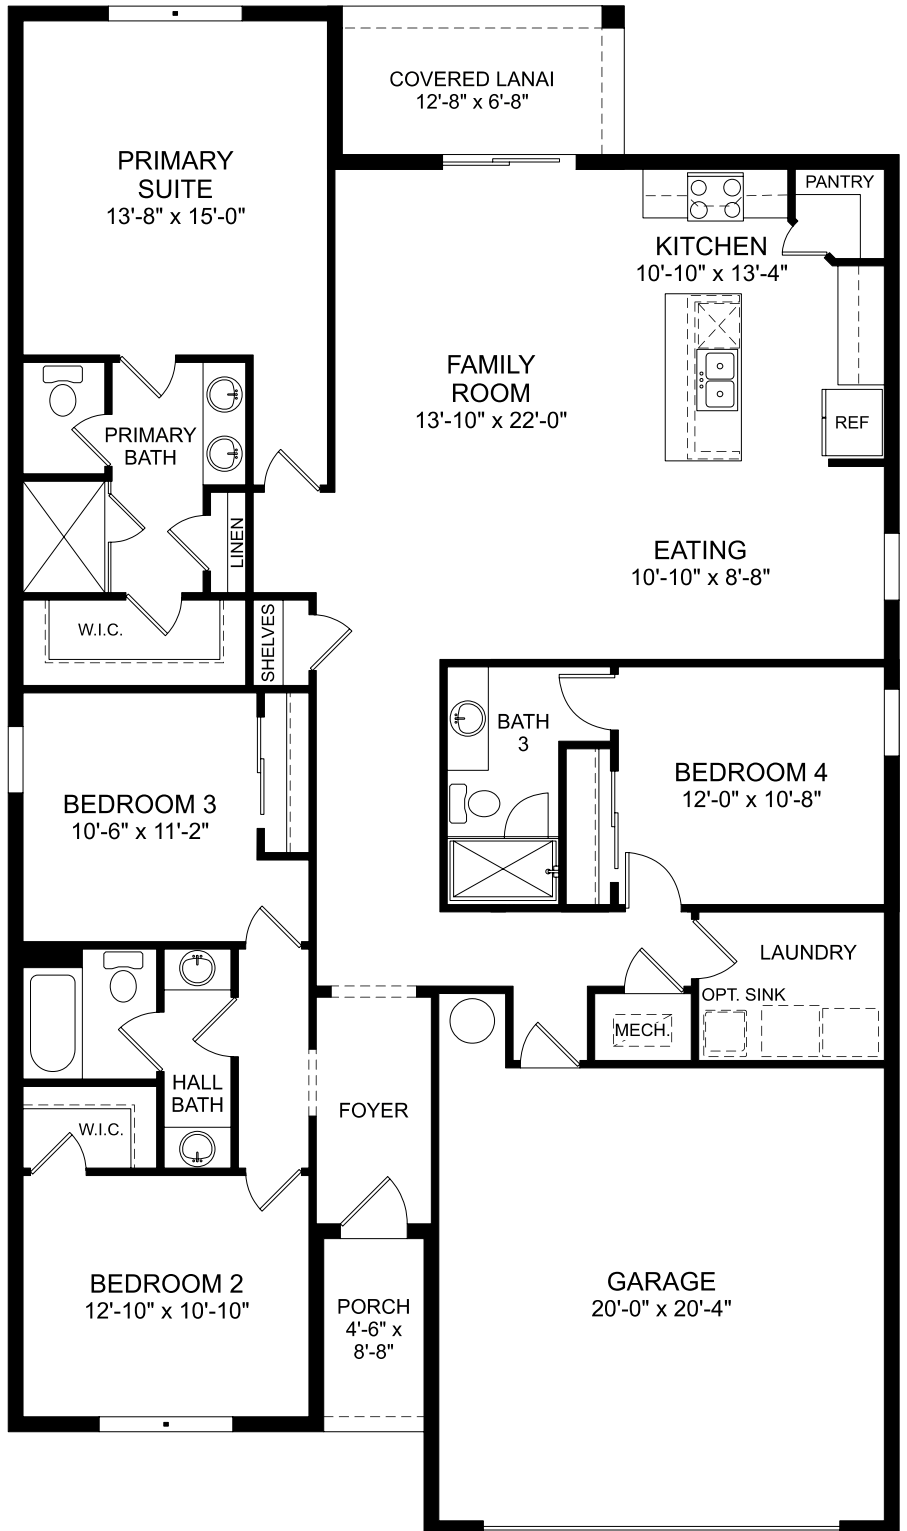

Seaton

First Floor

- 4 Beds
- 3 Full Baths
- 2 Car Garage
- 2,001 Sq. Ft.

Selected Options:

- Covered Lanai
- Bedroom 4/Bath 3

The floor plans shown are for general illustration purposes only. All dimensions are approximate. Actual product and specifications (including windows, doors and room layout) may vary in dimension or detail from the illustration shown, may vary with each different elevation available for a particular floor plan, and are subject to change without notice. Optional features shown may not be available in all communities or for all homesites. Certain optional features must be purchased together or must be purchased for a particular homesite. See the actual architectural plans for clarification of dimensions and optional features for each home, elevation and homesite.