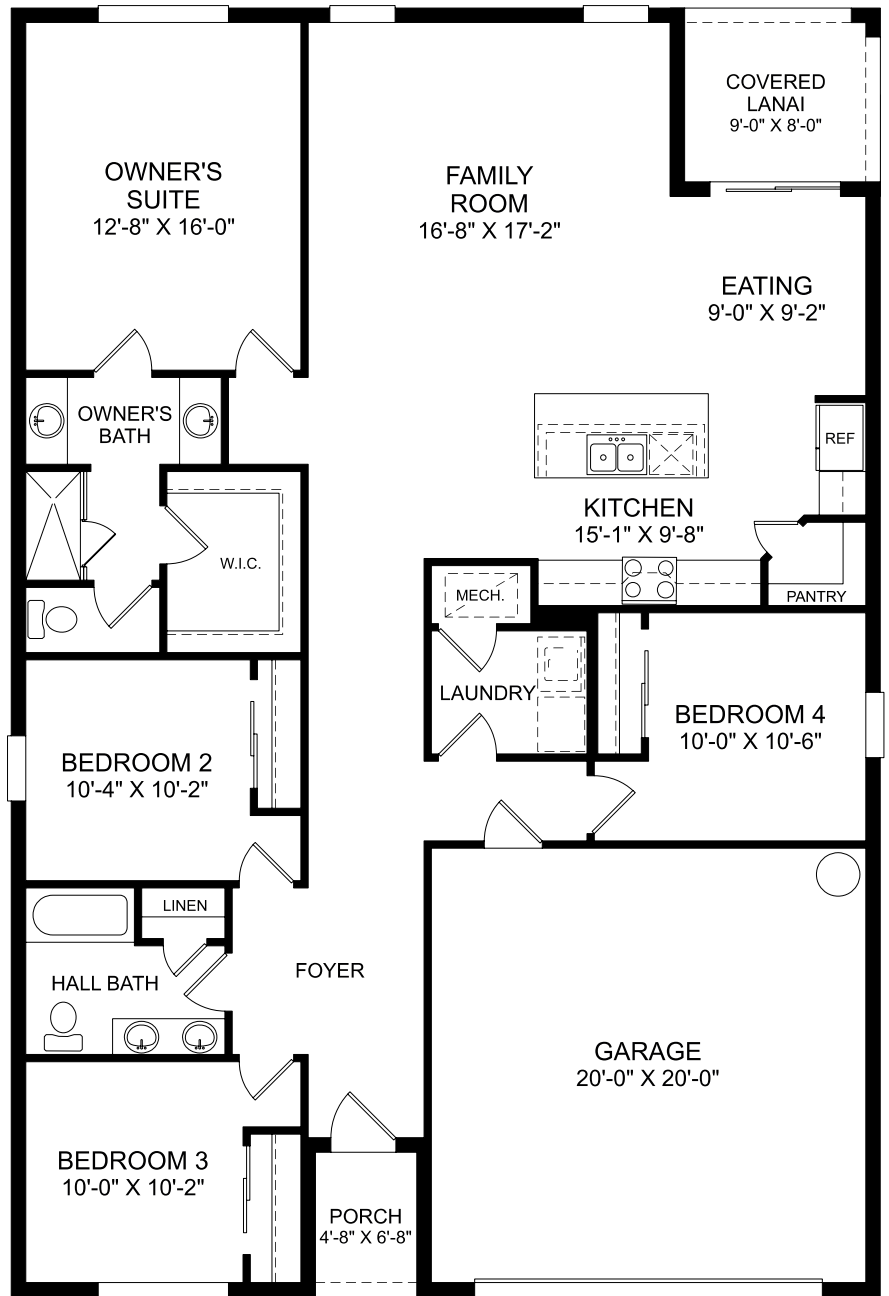

Juniper

First Floor

4 Beds

2 Full Baths

1,839 Sq. Ft.

Selected Options:

Covered Lanai

The floor plans shown are for general illustration purposes only. All dimensions are approximate. Actual product and specifications (including windows, doors and room layout) may vary in dimension or detail from the illustration shown, may vary with each different elevation available for a particular floor plan, and are subject to change without notice. Optional features shown may not be available in all communities or for all homesites. Certain optional features must be purchased together or must be purchased for a particular homesite. See the actual architectural plans for clarification of dimensions and optional features for each home, elevation and homesite.