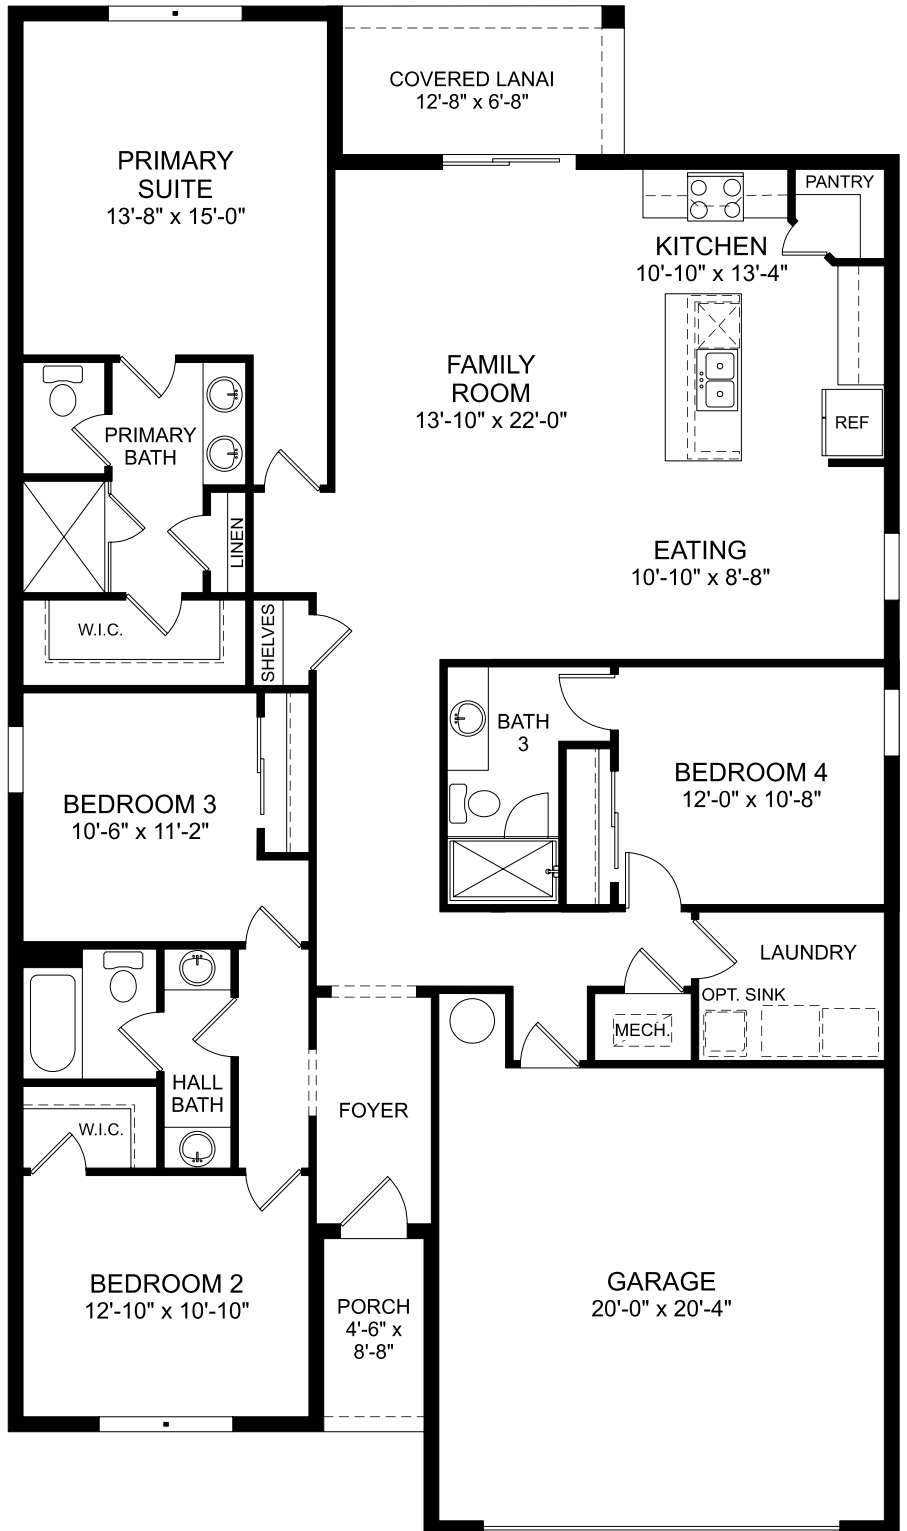

Seaton

First Floor
 4 Beds
 3 Full Baths
 2 Car Garage
 2,001 Sq. Ft.

Selected Options:

Covered Lanai
 Bedroom 4/Bath 3

The floor plans shown are for general illustration purposes only. All dimensions are approximate. Actual product and specifications (including windows, doors and room layout) may vary in dimension or detail from the illustration shown, may vary with each different elevation available for a particular floor plan, and are subject to change without notice. Optional features shown may not be available in all communities or for all homesites. Certain optional features must be purchased together or must be purchased for a particular homesite. See the actual architectural plans for clarification of dimensions and optional features for each home, elevation and homesite.