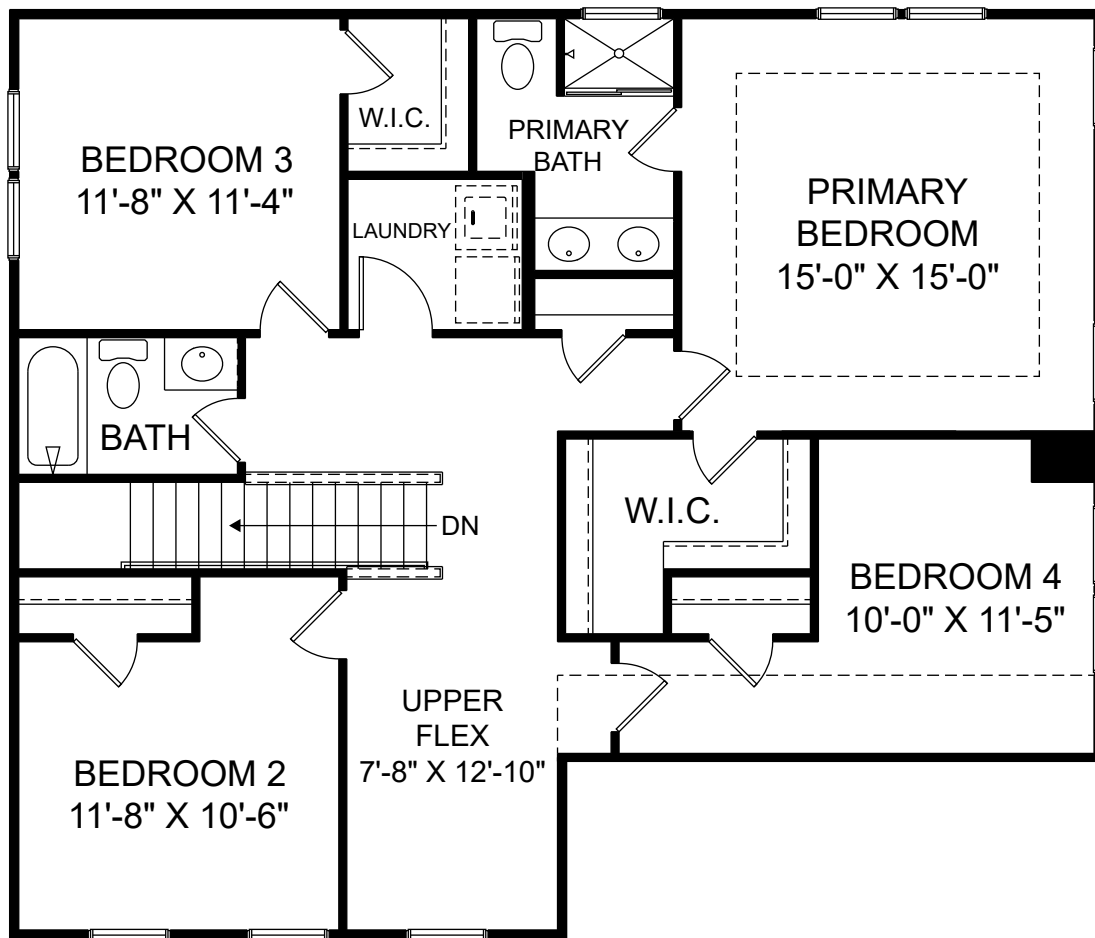

Tavern Hill

Jaymes

Main Level

Renderings are artist's concept only and elevation illustrations may include optional features. It is recommended that the architectural blueprints be reviewed for clarification of features. Window sizes, window locations and room sizes vary per elevation and all dimensions are approximate. In our continued effort of design enhancement, actual product and specifications may vary in dimension or detail from these drawings and are subject to change without notice. Standard features and available options vary by community and some features may not be available on all homesites. Please consult our Sales Manager for more detailed specifications. ©2017 Stanley Martin Homes

Tavern Hill

Jaymes

Renderings are artist's concept only and elevation illustrations may include optional features. It is recommended that the architectural blueprints be reviewed for clarification of features. Window sizes, window locations and room sizes vary per elevation and all dimensions are approximate. In our continued effort of design enhancement, actual product and specifications may vary in dimension or detail from these drawings and are subject to change without notice. Standard features and available options vary by community and some features may not be available on all homesites. Please consult our Sales Manager for more detailed specifications. ©2017 Stanley Martin Homes