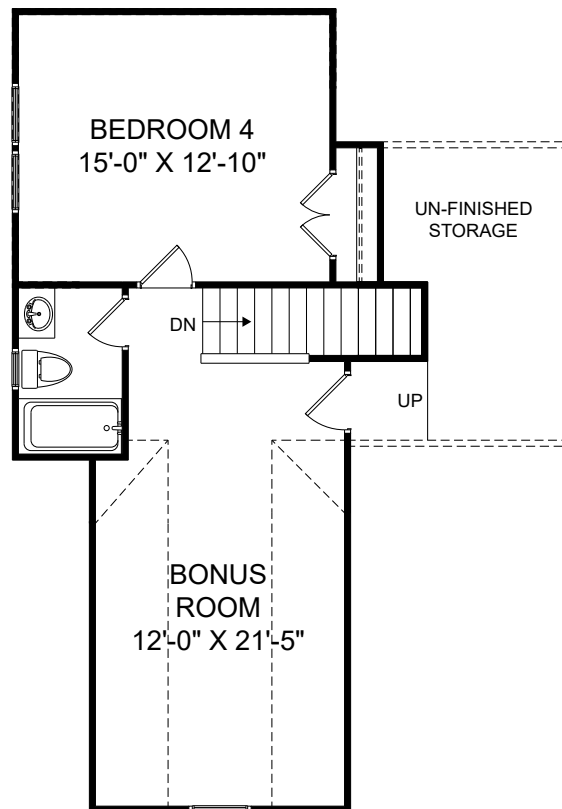

# Heritage

Radford

STANLEY MARTIN

Optional Loft

[www.StanleyMartin.com](http://www.StanleyMartin.com)

Renderings are artist's concept only and elevation illustrations may include optional features. It is recommended that the architectural blueprints be reviewed for clarification of features. Window sizes, window locations and room sizes vary per elevation and all dimensions are approximate. In our continued effort of design enhancement, actual product and specifications may vary in dimension or detail from these drawings and are subject to change without notice. Standard features and available options vary by community and some features may not be available on all homesites. Please consult our Sales Manager for more detailed specifications. ©2017 Stanley Martin Homes