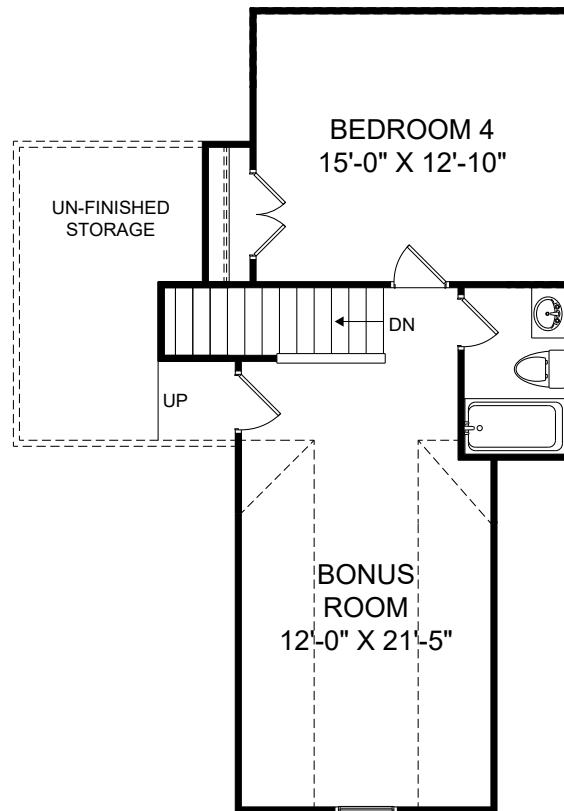

Heritage

Radford

STANLEY  MARTIN

Optional Loft

www.StanleyMartin.com

Renderings are artist's concept only and elevation illustrations may include optional features. It is recommended that the architectural blueprints be reviewed for clarification of features. Window sizes, window locations and room sizes vary per elevation and all dimensions are approximate. In our continued effort of design enhancement, actual product and specifications may vary in dimension or detail from these drawings and are subject to change without notice. Standard features and available options vary by community and some features may not be available on all homesites. Please consult our Sales Manager for more detailed specifications. ©2017 Stanley Martin Homes