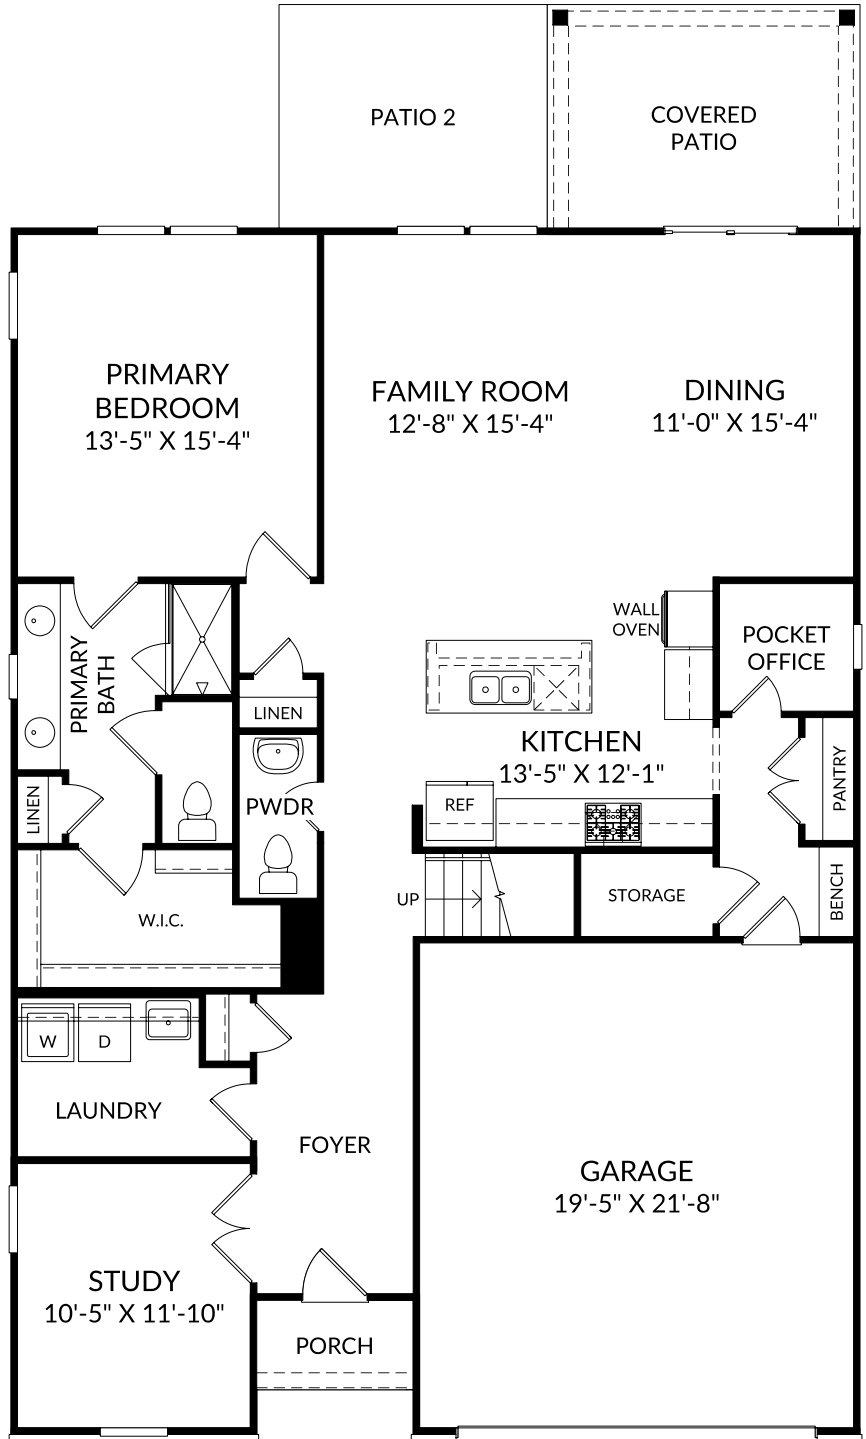

The Garland

Main Level

3 Beds

2 Full Baths | 1 Half Bath

2 Car Garage

2,316 Sq. Ft.

Selected Options:

- Study
- Bench with Cubbies
- Laundry Tub
- Gourmet Kitchen
- Covered Patio
- Patio 2

The Garland

Upper level

3 Beds

2 Full Baths | 1 Half Bath

2 Car Garage

2,316 Sq. Ft.

No Options Selected