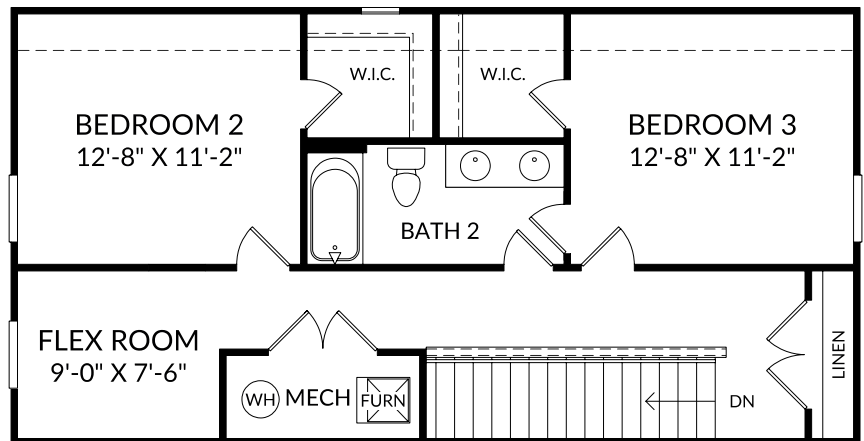

The Garland

Main Level

3 Beds

2 Full Baths | 1 Half Bath

2 Car Garage

2,316 Sq. Ft.

Selected Options:

- Study
- Bench with Cubbies
- Laundry Tub
- Gourmet Kitchen
- Covered Patio
- Patio 2

The Garland

Upper level

3 Beds

2 Full Baths | 1 Half Bath

2 Car Garage

2,316 Sq. Ft.

No Options Selected