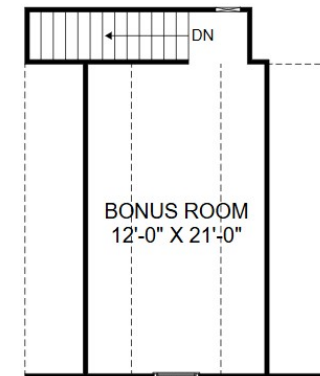

## THE EVEREST Homesite 9 | Elevation F

4167 Balboa Ave, Leland, NC, 28451

- 3 Bedrooms, 2 Bathrooms
- 1,833 Sq. Ft.
- Main Level Living
- Upper Level Bonus Room
- Screened Patio plus Extended Patio

Main Level

Upper Level