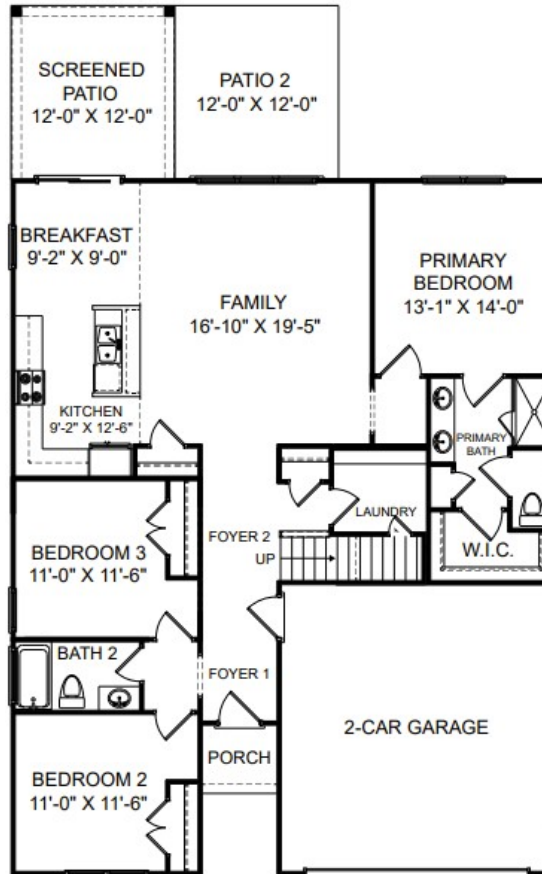

## THE EVEREST Homesite 9 | Elevation F

4167 Balboa Ave, Leland, NC, 28451

- 3 Bedrooms, 2 Bathrooms
- 1,833 Sq. Ft.
- Main Level Living
- Upper Level Bonus Room
- Screened Patio plus Extended Patio

Main Level

Upper Level