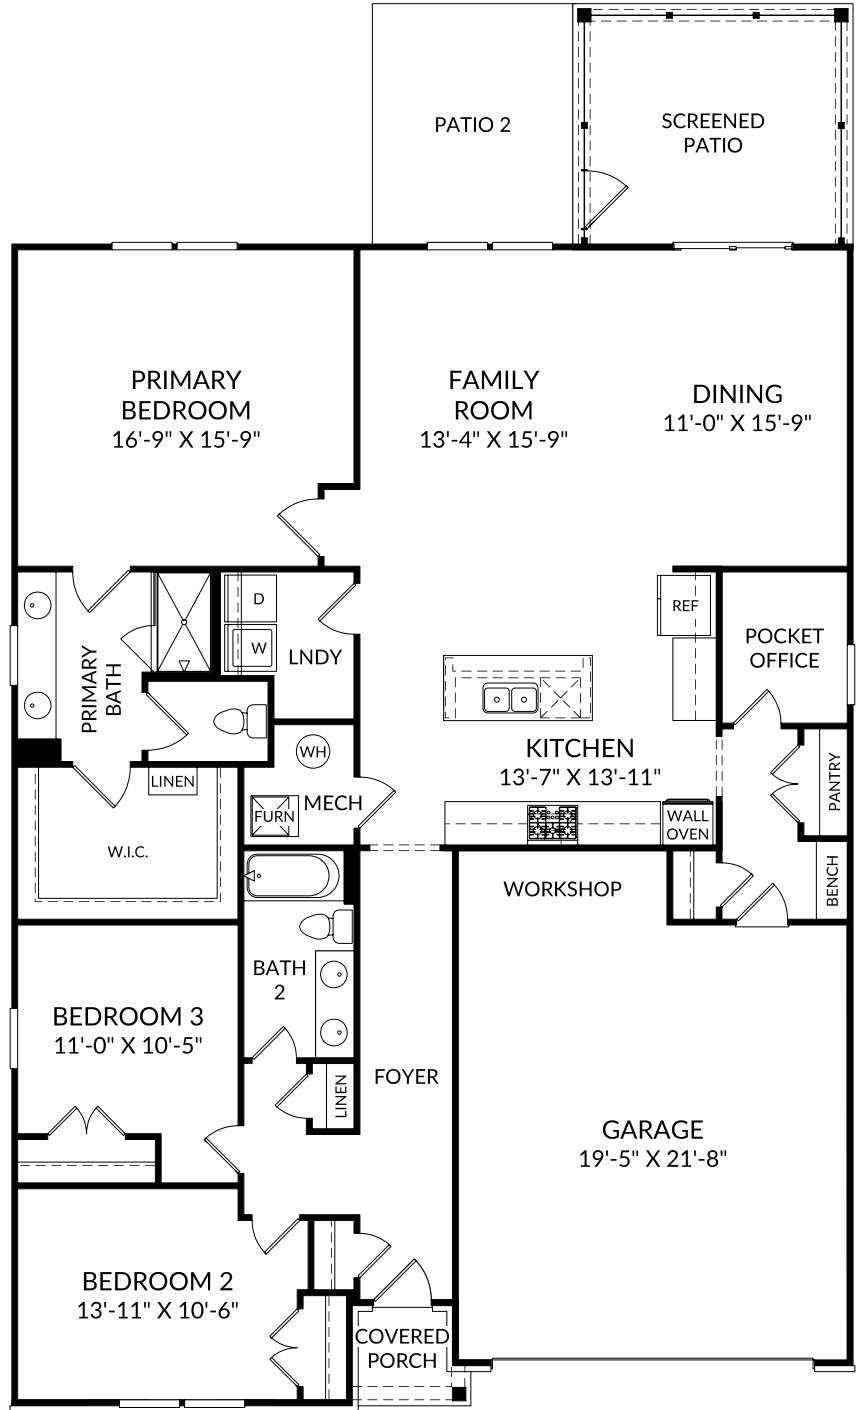

The Easton

Main Level

3 Beds

2 Full Baths

2 Car Garage

Selected Options:

Elevation C

Bench with Cubbies

Gourmet Kitchen

Patio 2

Screened Patio

2 Car Front Load Garage