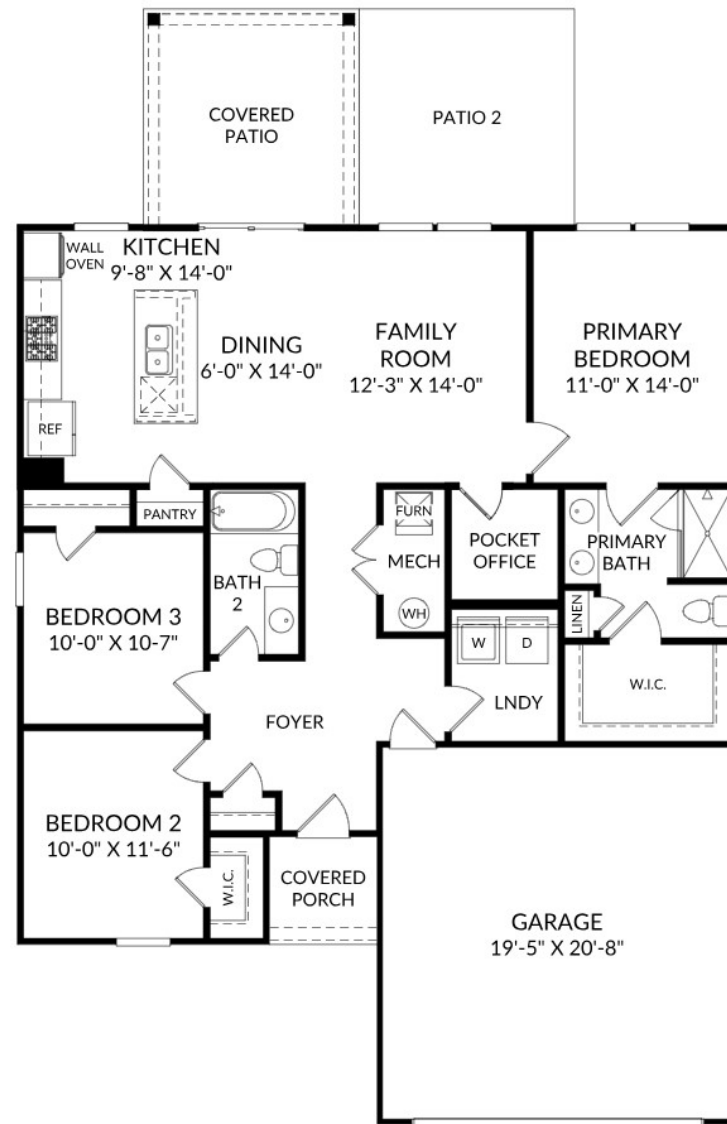

THE ATKINSON Homesite 18 | Elevation G

4123 Balboa Ave, Leland, NC, 28451

- 3 Bedrooms, 2 Bathrooms
- 1,346 Sq Ft
- Gourmet Kitchen
- Covered Patio plus Extended Patio
- Cubbies with Bench in Mudroom

Main Level