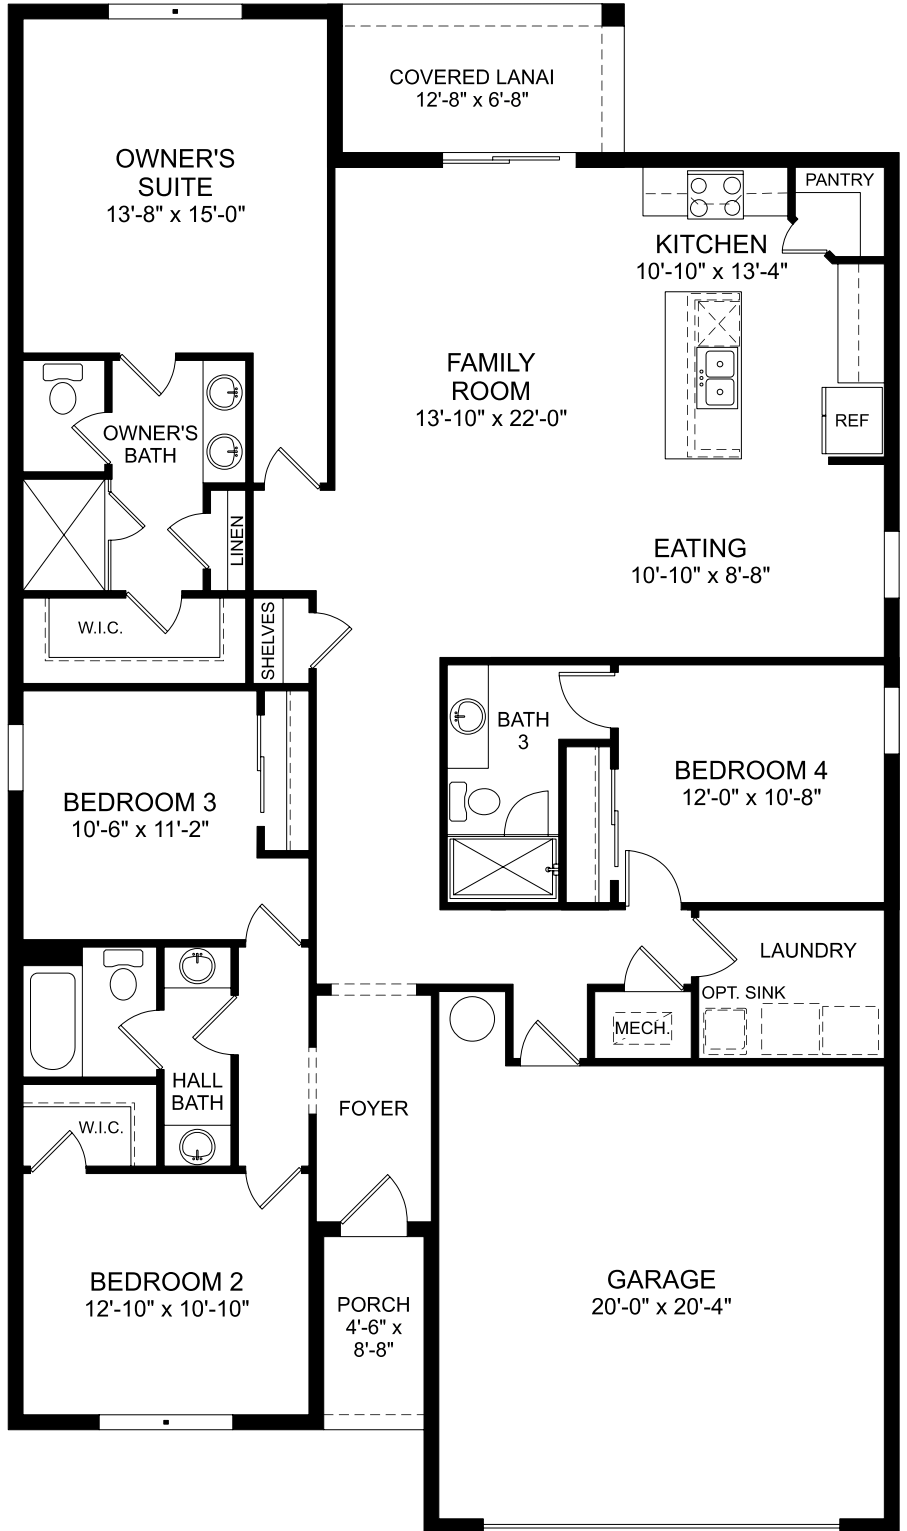

**Seaton**

First Floor  
 4 Beds  
 2 Full Baths  
 2,001 Sq. Ft.

**Selected Options:**

Covered Lanai  
 Bedroom 4/Bath 3

The floor plans shown are for general illustration purposes only. All dimensions are approximate. Actual product and specifications (including windows, doors and room layout) may vary in dimension or detail from the illustration shown, may vary with each different elevation available for a particular floor plan, and are subject to change without notice. Optional features shown may not be available in all communities or for all homesites. Certain optional features must be purchased together or must be purchased for a particular homesite. See the actual architectural plans for clarification of dimensions and optional features for each home, elevation and homesite.