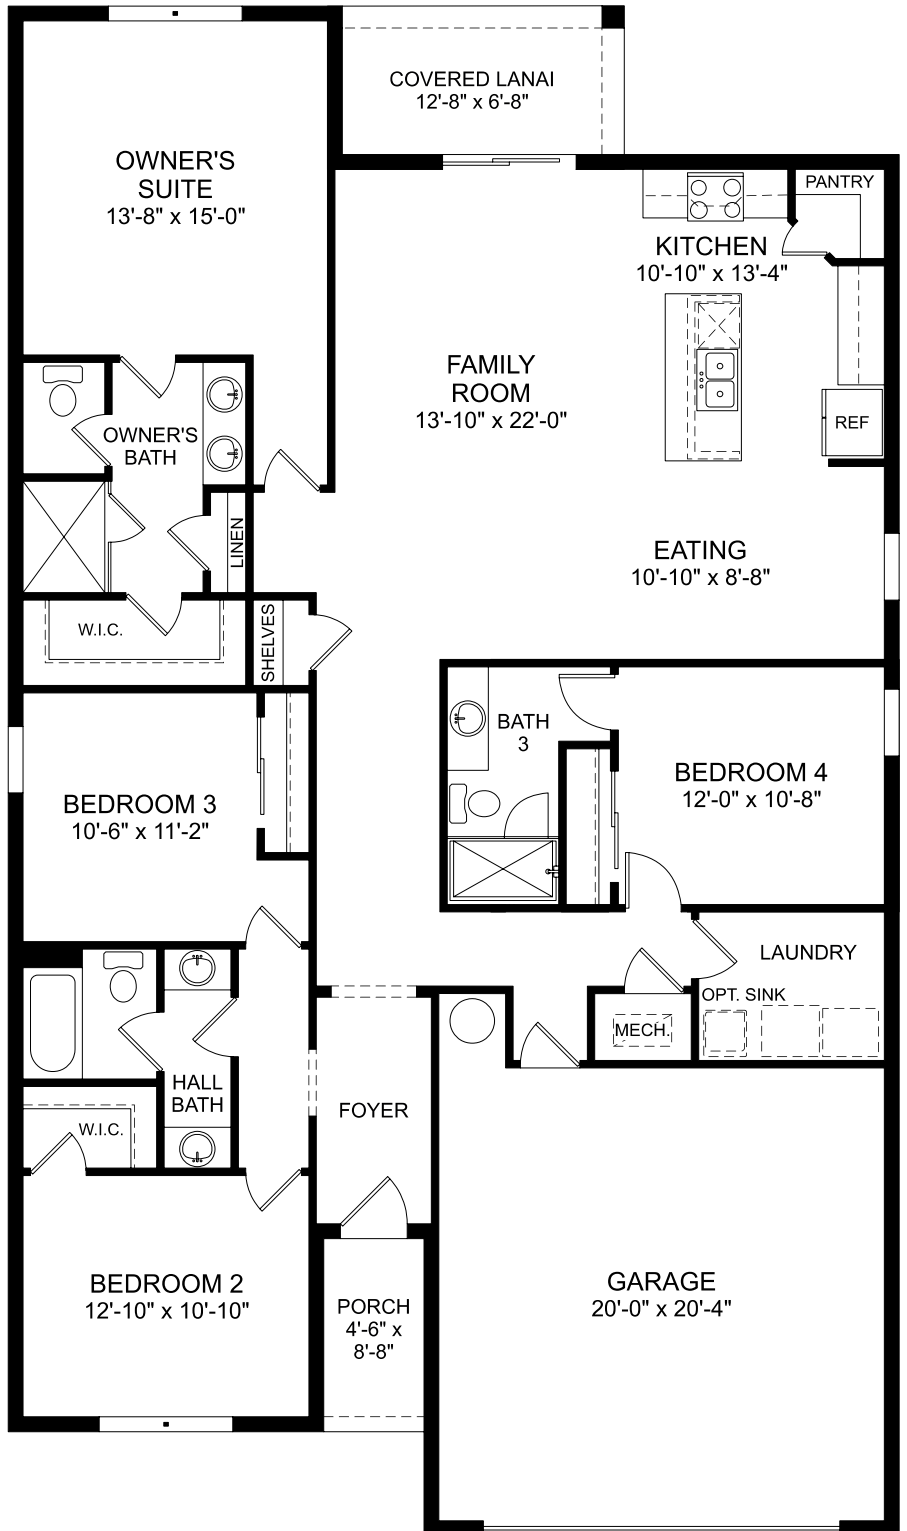

Seaton

First Floor
 4 Beds
 2 Full Baths
 2,001 Sq. Ft.

Selected Options:

Covered Lanai
 Bedroom 4/Bath 3

The floor plans shown are for general illustration purposes only. All dimensions are approximate. Actual product and specifications (including windows, doors and room layout) may vary in dimension or detail from the illustration shown, may vary with each different elevation available for a particular floor plan, and are subject to change without notice. Optional features shown may not be available in all communities or for all homesites. Certain optional features must be purchased together or must be purchased for a particular homesite. See the actual architectural plans for clarification of dimensions and optional features for each home, elevation and homesite.