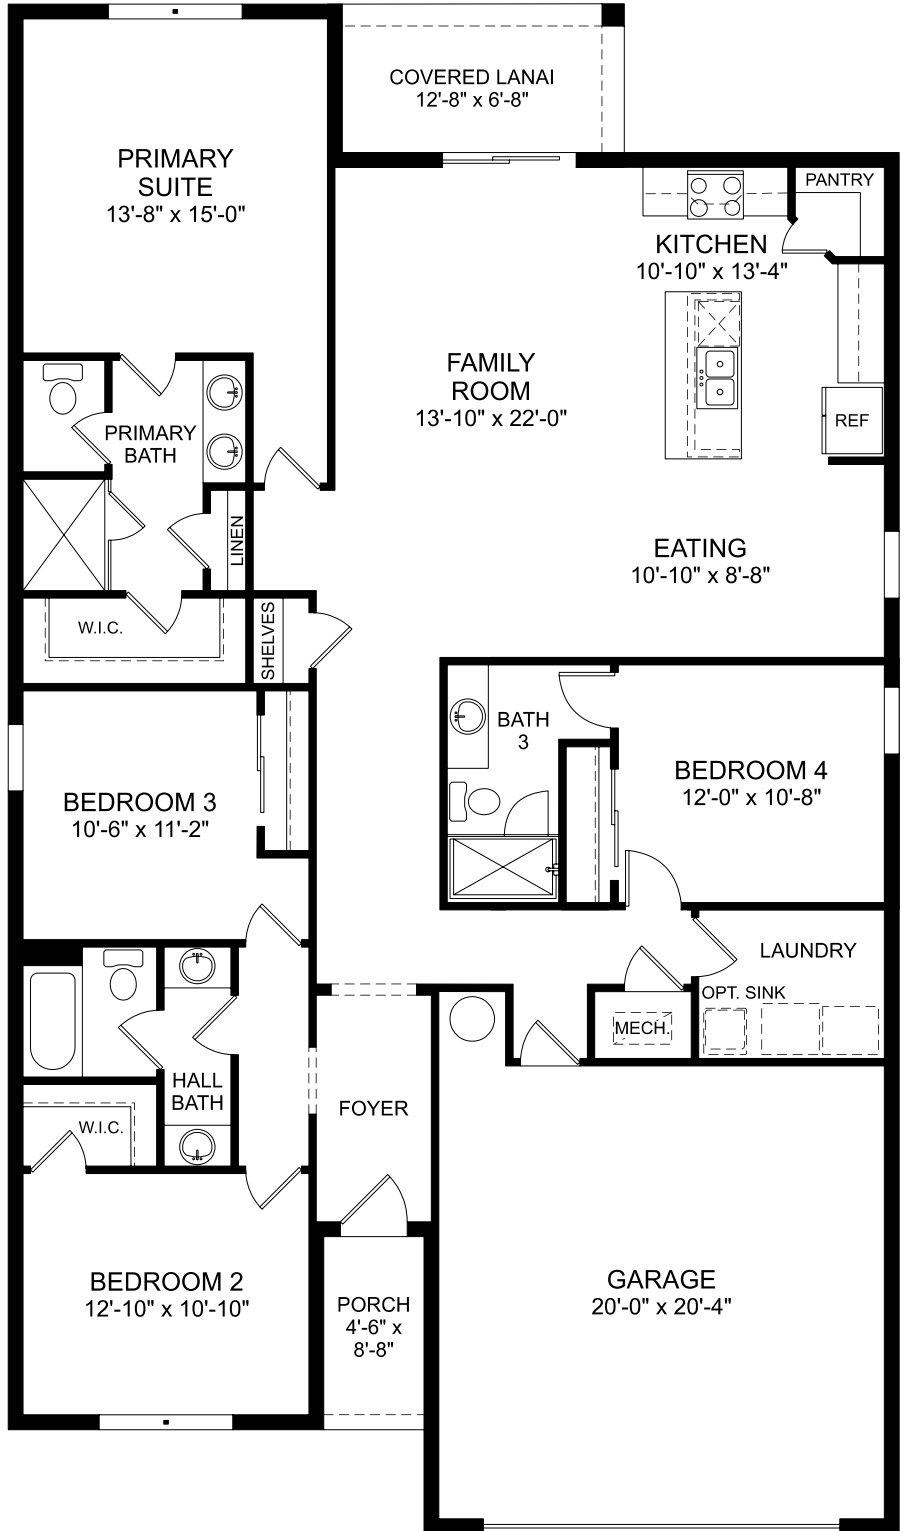

**Seaton**

First Floor

- 4 Beds
- 3 Full Baths
- 2 Car Garage
- 2,001 Sq. Ft.

**Selected Options:**

- Covered Lanai
- Bedroom 4/Bath 3

The floor plans shown are for general illustration purposes only. All dimensions are approximate. Actual product and specifications (including windows, doors and room layout) may vary in dimension or detail from the illustration shown, may vary with each different elevation available for a particular floor plan, and are subject to change without notice. Optional features shown may not be available in all communities or for all homesites. Certain optional features must be purchased together or must be purchased for a particular homesite. See the actual architectural plans for clarification of dimensions and optional features for each home, elevation and homesite.